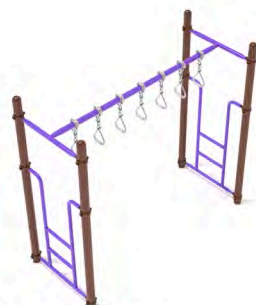

Hand Ring
SKU: TC009
Safety Zone: 19' 7" x 16' 2"
Age Range: 5 - 12 years