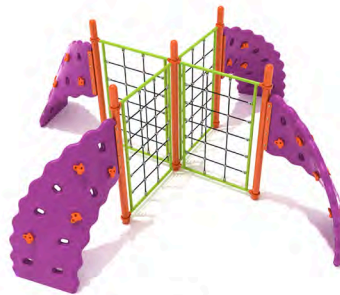

Four Panel Rope Challenger

SKU: CH005
Height: 7'
Safety Zone: 31' 5" x 31' 5"
Age Range: 5 - 12 years

Quick Ship