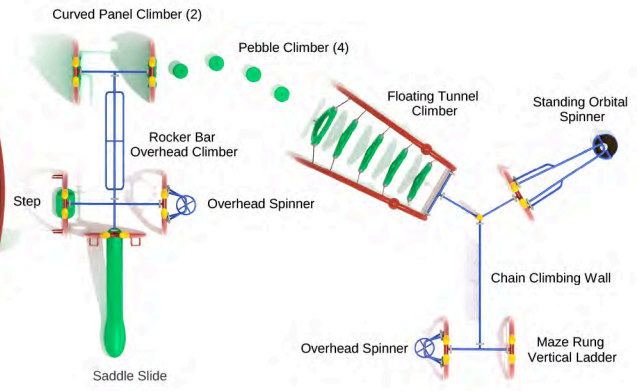

### Power Play

SKU: GP008

Safety Zone: 41' 2" x 44' 5"

Age Range: 5 - 12 years

Post Size: 4.5 inches

Child Capacity: 30 - 40

Fall Height: 96 inches

**Athlete In the Making**