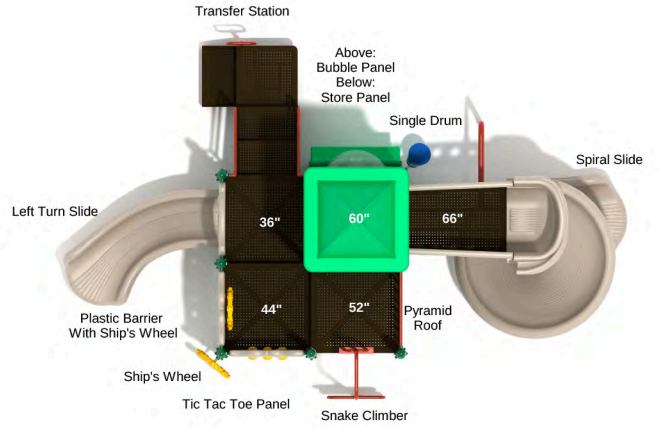

Discovery Trail

SKU: KP014

Safety Zone: 24' 3" x 30' 10"

Age Range: 2 - 12 years

Post Size: 3.5 inches

Child Capacity: 25 - 35

Fall Height: 60 inches