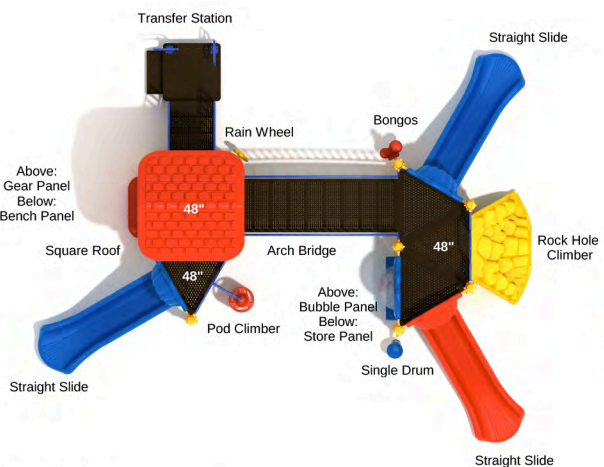

Sunset Village

SKU: MF113
Safety Zone: 28' 10" x 36' 8"
Age Range: 2 - 12 years

Post Size: 4.5 inches
Child Capacity: 23 - 33
Fall Height: 48 inches