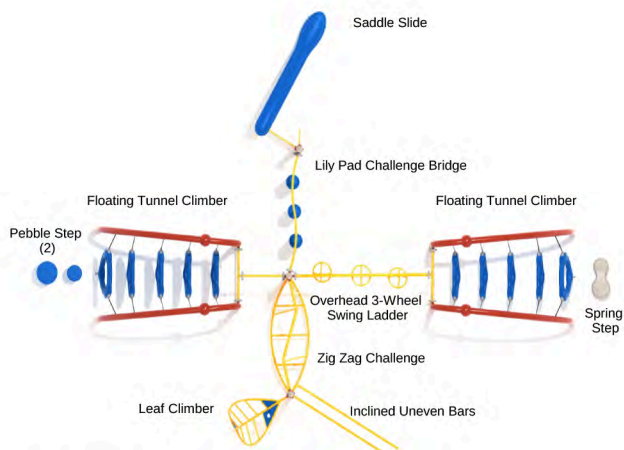

### Head Start Fitness System

SKU: GP001

Safety Zone: 20' 1" x 38' 4"

Age Range: 5 - 12 years

Post Size: 4.5 inches

Child Capacity: 11 - 20

Fall Height: 96 inches

### Game Changer Play System

SKU: GP003

Safety Zone: 40' x 51' 5"

Age Range: 5 - 12 years

Post Size: 4.5 inches

Child Capacity: 24 - 32

Fall Height: 96 inches