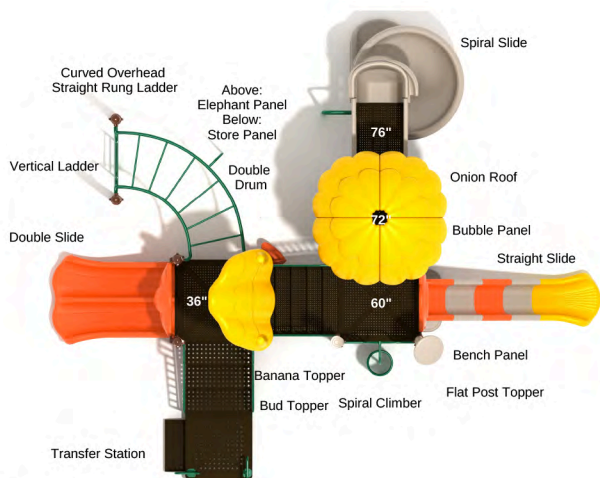

Walnut Creek

SKU: NT002

Safety Zone: 34' 9" x 39' 0"

Age Range: 5 - 12 years

Post Size: 5 inches

Child Capacity: 31 - 41

Fall Height: 76 inches

Adventures In Sherwood

SKU: TH005

Safety Zone: 25' 4" x 44' 6"

Age Range: 2 - 12 years

Post Size: 5 inches

Child Capacity: 29 - 39

Fall Height: 60 inches

Ivan Iguana Forest Hollow

SKU: TH001

Safety Zone: 39' 2" x 41' 1"

Age Range: 2 - 12 years

Post Size: 5 inches

Child Capacity: 37 - 47

Fall Height: 76 inches