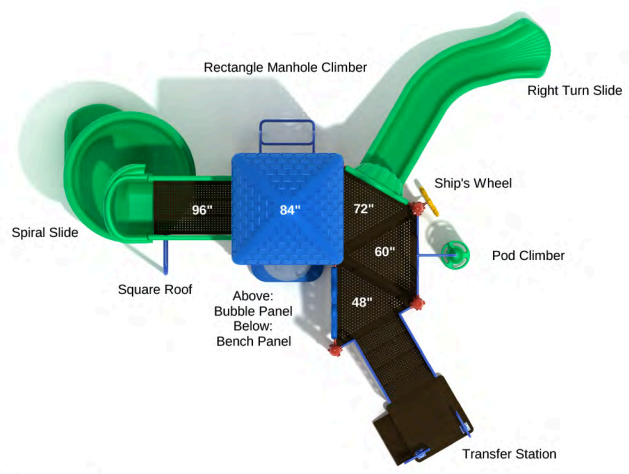

Tubes Ahoy

SKU: MF114
Safety Zone: 29' 9" x 35' 4"
Age Range: 2 - 12 years

Post Size: 4.5 inches
Child Capacity: 26 - 36
Fall Height: 48 inches