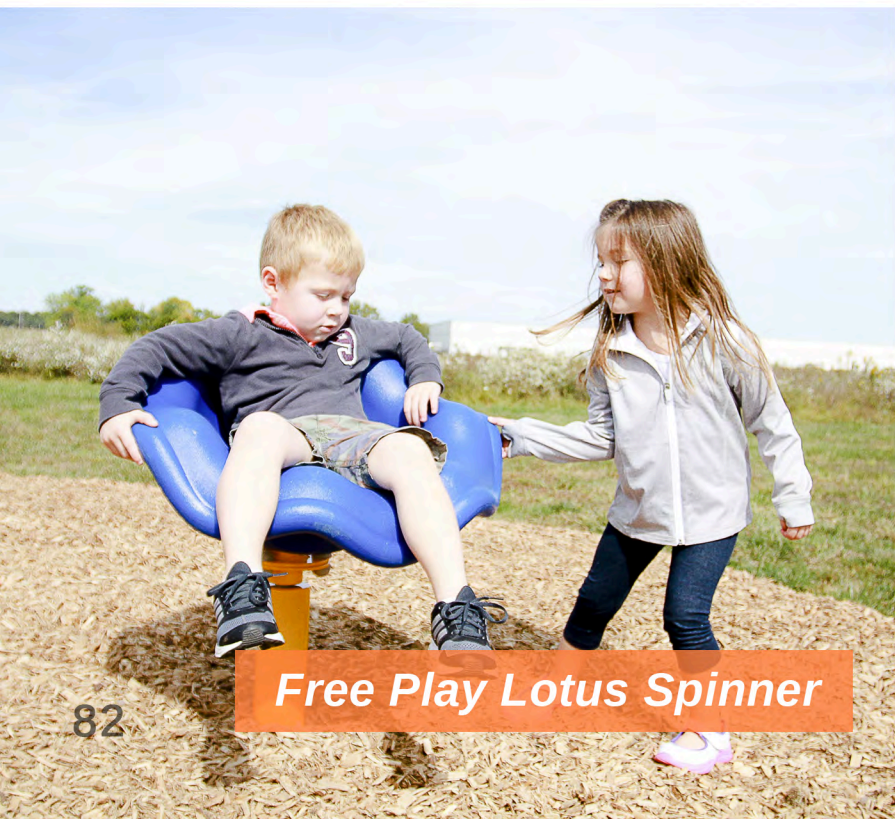

# INDEPENDENT PLAY

Freestanding Accessories | Complete Your Playground

*Free Play Lotus Spinner*

*Cyclone Challenger*

 Quick Ship

**Poseidons Hideout**

SKU: FS013P  
 Safety Zone: 19' 5" x 21' 6"  
 Age Range: 2 - 12 years