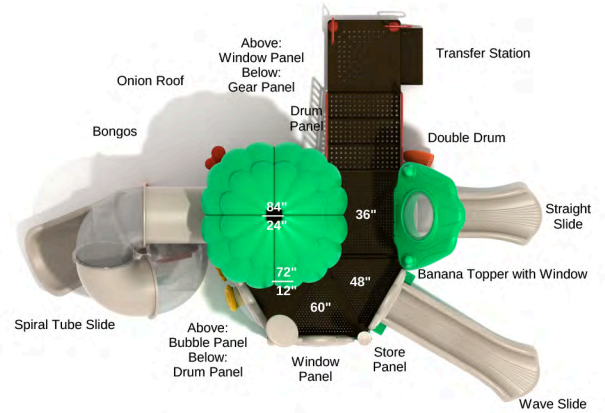

Pumpkin Patch

SKU: NT001

Safety Zone: 29' 2" x 37' 5"

Age Range: 5 - 12 years

Post Size: 5 inches

Child Capacity: 36 - 42

Fall Height: 84 inches