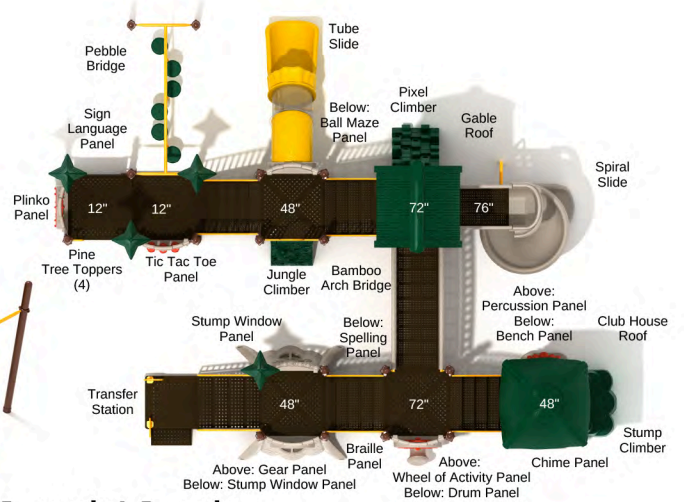

Jammin' Jungle

SKU: TH009
Safety Zone: 38' 1" x 47' 5"
Age Range: 5 - 12 years

Post Size: 5 inches
Child Capacity: 42 - 52
Fall Height: 76 inches