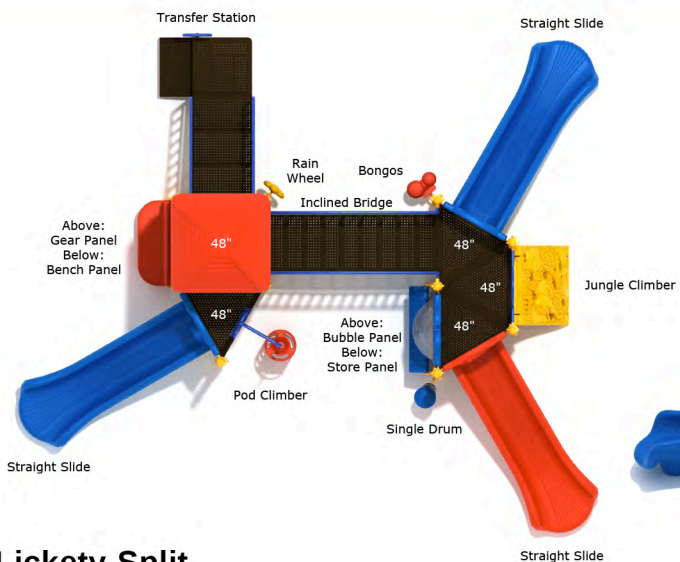

Lickety-Split

SKU: KP128

Safety Zone: 30' 5" x 32' 11"

Age Range: 2 - 5 years

Post Size: 3.5 inches

Child Capacity: 35 - 45

Fall Height: 48 inches

Lil' Sprout

SKU: KP101

Safety Zone: 24' 10" x 20' 6"

Age Range: 2 - 5 years

Post Size: 3.5 inches

Child Capacity: 10 - 16

Fall Height: 36 inches

Sunshine Special

SKU: KP025

Safety Zone: 21' 9" x 34' 5"

Age Range: 2 - 12 years

Post Size: 3.5 inches

Child Capacity: 24 - 34

Fall Height: 48 inches