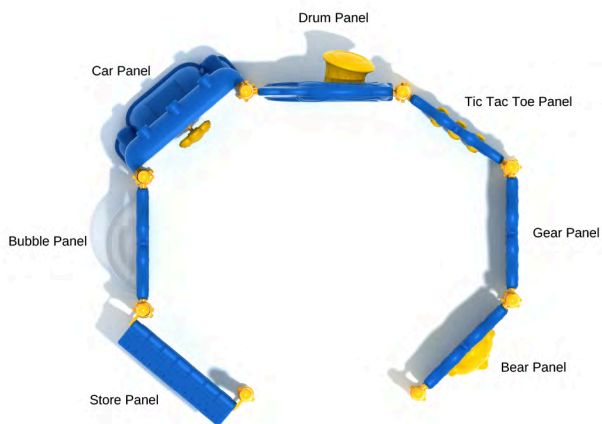

Tot Go Round

SKU: KP176

Safety Zone: 15' 6" x 15' 11"

Age Range: 2 - 5 years

Post Size: 3.5 inches

Child Capacity: 8 - 16

Fall Height: 0

Blue Chip

SKU: KP114

Safety Zone: 9' 9" x 16' 10"

Age Range: 2 - 5 years

Post Size: 3.5 inches

Child Capacity: 8 - 15

Fall Height: 12 inches

Tot's Nook

SKU: KP137

Safety Zone: 11' 3" x 15' 7"

Age Range: 2 - 5 years

Post Size: 3.5 inches

Child Capacity: 6 - 12

Fall Height: 0