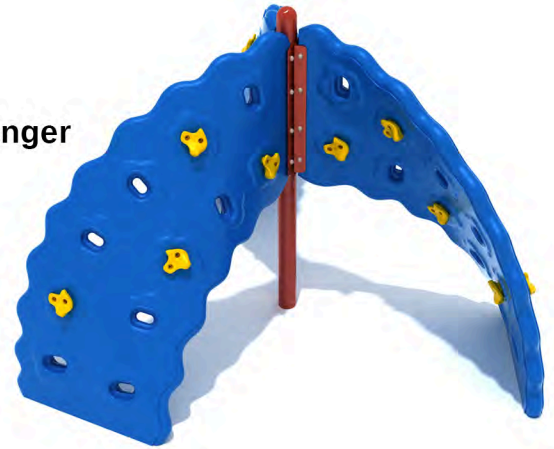

**One Panel Rope Challenger**

SKU: CH002  
 Height: 7'  
 Safety Zone: 15' 5" x 21' 9"  
 Age Range: 5 - 12 years

**Two Panel Rope Challenger**

SKU: CH003  
 Height: 7'  
 Safety Zone: 18' 3" x 31' 5"  
 Age Range: 2 - 12 years