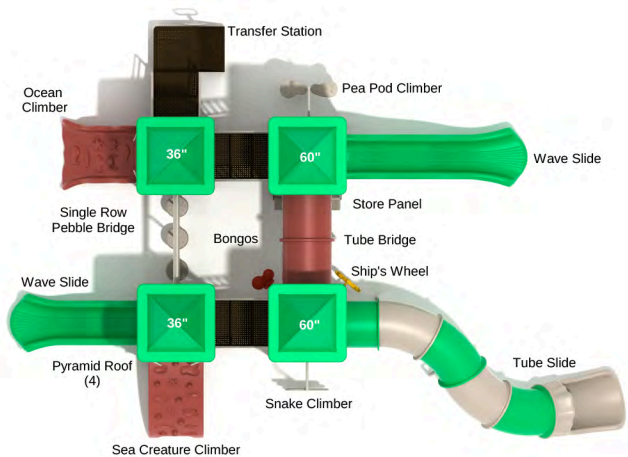

Jumpin' Jack

SKU: KP100
Safety Zone: 43' 6" x 39' 2"
Age Range: 5 - 12 years

Post Size: 3.5 inches
Child Capacity: 53 - 63
Fall Height: 84 inches