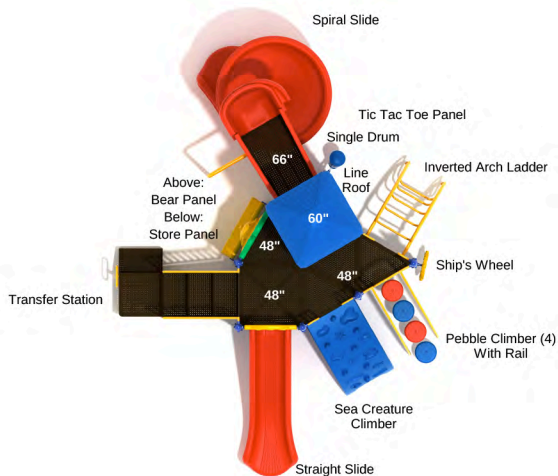

Darby's Dazzler

SKU: KP120

Safety Zone: 30' 2" x 28' 5"

Age Range: 2 - 12 years

Post Size: 3.5 inches

Child Capacity: 31 - 41

Fall Height: 66 inches

Azure to Have Fun

SKU: KP121

Safety Zone: 26' 7" x 32' 4"

Age Range: 2 - 12 years

Post Size: 3.5 inches

Child Capacity: 31 - 41

Fall Height: 72 inches

Scout's Stronghold

SKU: KP198

Safety Zone: 34' x 47' 5"

Age Range: 2 - 12 years

Post Size: 3.5 inches

Child Capacity: 53 - 65

Fall Height: 60 inches