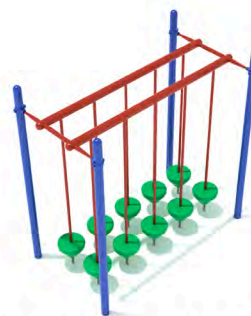

**90 Degree Trapezoid**  
 SKU: TC008  
 Safety Zone: 19' 10" x 19' 11"  
 Age Range: 5 - 12 years

**Straight Snake Climber**  
 SKU: TC005  
 Safety Zone: 19' 8" x 16' 3"  
 Age Range: 5 - 12 years

**Rung Standard Ladder**  
 SKU: TC004  
 Safety Zone: 21' 8" x 21' 8"  
 Age Range: 5 - 12 years