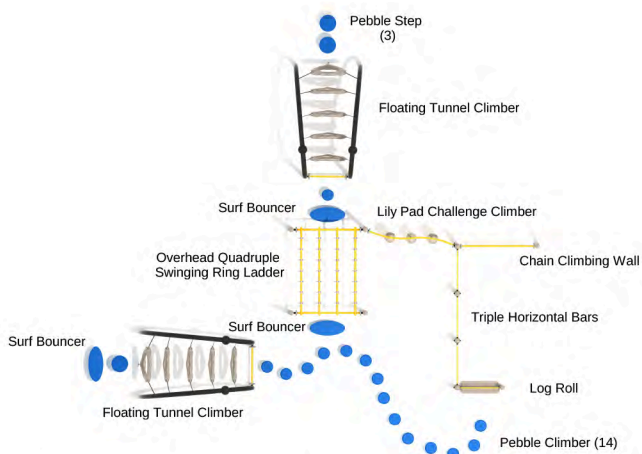

### Game Changer Play System

SKU: GP003

Safety Zone: 40' x 51' 5"

Age Range: 5 - 12 years

Post Size: 4.5 inches

Child Capacity: 24 - 32

Fall Height: 96 inches