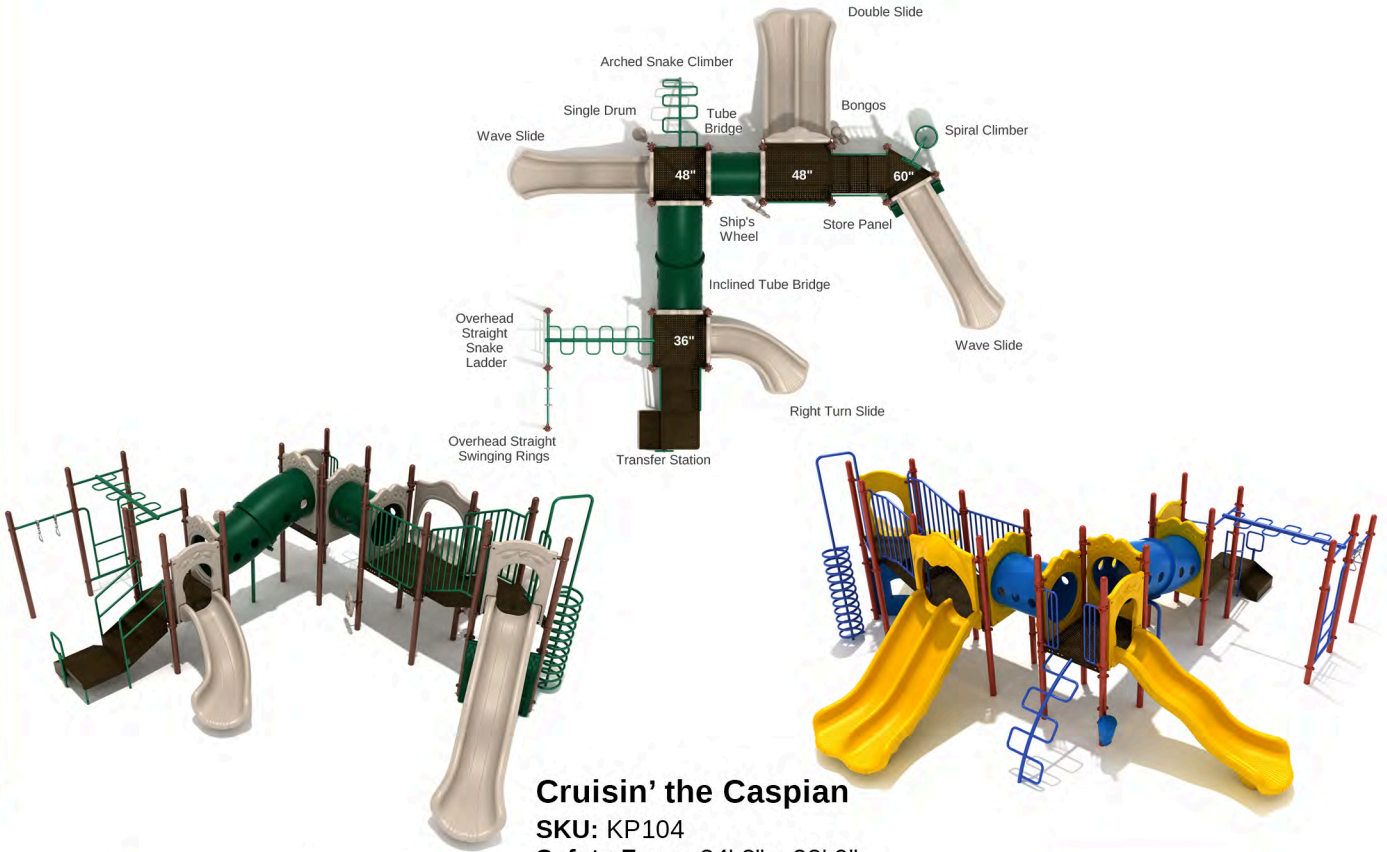

Primary

Neutral

**Clash of the Trident**

SKU: KP012  
 Safety Zone: 35' 2" x 31'  
 Age Range: 2 - 12 years  
 Post Size: 3.5 inches  
 Child Capacity: 28 - 32  
 Fall Height: 60 inches

**Bramble Grove**

SKU: KP045  
 Safety Zone: 24' 4" x 31' 3"  
 Age Range: 2 - 12 years  
 Post Size: 3.5 inches  
 Child Capacity: 28 - 32  
 Fall Height: 66 inches

Primary

Neutral

**Cruisin' the Caspian**

SKU: KP104  
**Safety Zone:** 34' 3" x 38' 9"  
**Age Range:** 5 - 12 years  
**Post Size:** 3.5 inches  
**Child Capacity:** 38 - 45  
**Fall Height:** 84 inches