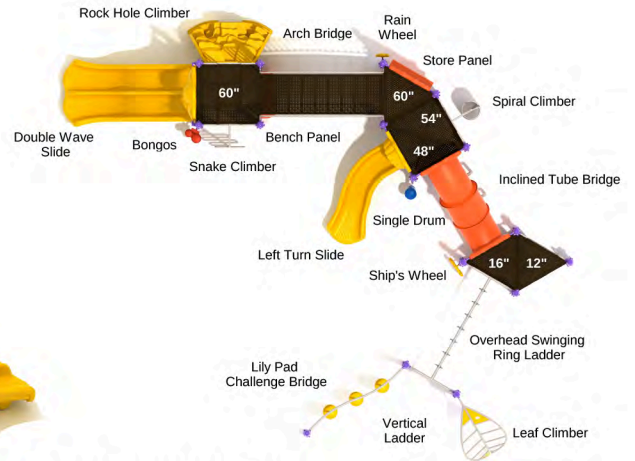

Candlestick Point

SKU: MF016
Safety Zone: 40' x 44' 6"
Age Range: 5 - 12 years

Post Size: 4.5 inches
Child Capacity: 38 - 48
Fall Height: 84 inches