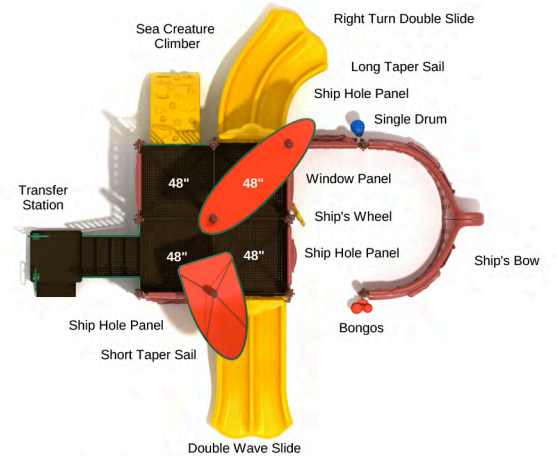

Lightning Sailing Ship

SKU: PS002
Safety Zone: 31' 8" x 34' 4"
Age Range: 2 - 12 years

Post Size: 4.5 inches
Child Capacity: 30 - 40
Fall Height: 48 inches