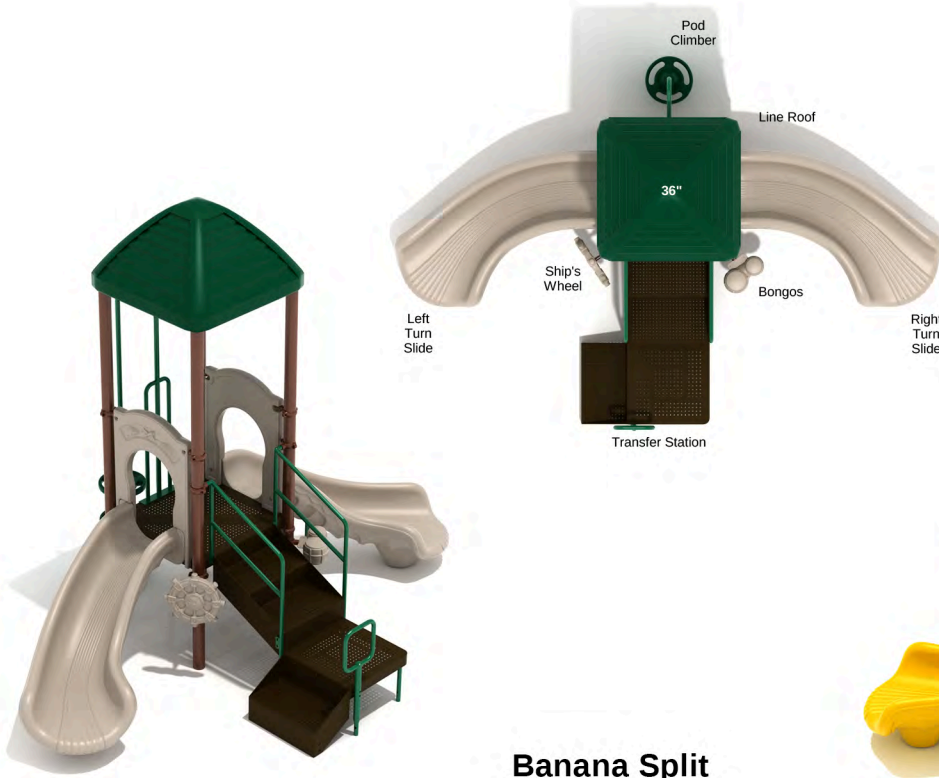

Primary

Primary

**Seaside Manor**

SKU: KP134  
 Safety Zone: 27' 4" x 27' 1"  
 Age Range: 2 - 12 years  
 Post Size: 3.5 inches  
 Child Capacity: 18 - 21  
 Fall Height: 48 inches

Neutral

Primary

**Skyline Club**

SKU: KP048  
 Safety Zone: 20' 11" x 25' 10"  
 Age Range: 2 - 12 years  
 Post Size: 3.5 inches  
 Child Capacity: 10 - 16  
 Fall Height: 48 inches

Neutral

**Banana Split**

SKU: KP001

Safety Zone: 25' 7" x 21' 9"

Age Range: 2 - 12 years

Post Size: 3.5 inches

Child Capacity: 13 - 15

Fall Height: 36 inches

**Buck Gully**

SKU: KP201

Safety Zone: 27' 1" x 33' 4"

Age Range: 2 - 12 years