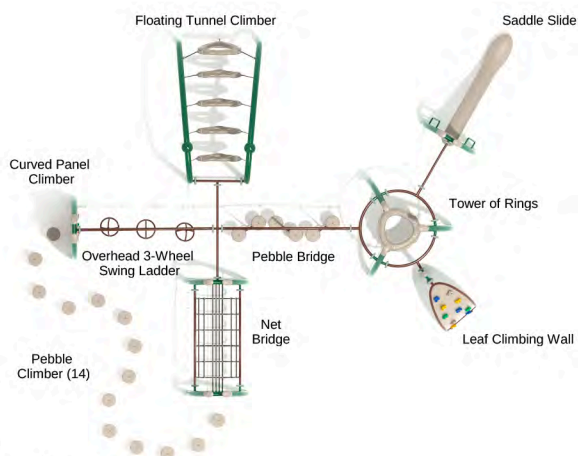

### Craggy Course

SKU: GP009

Safety Zone: 38' 9" x 48' 8"

Age Range: 5 - 12 years

Post Size: 4.5 inches

Child Capacity: 21 - 31

Fall Height: 96 inches

### Power Play

SKU: GP008

Safety Zone: 41' 2" x 44' 5"

Age Range: 5 - 12 years

Post Size: 4.5 inches

Child Capacity: 30 - 40

Fall Height: 96 inches

**Athlete In the Making**