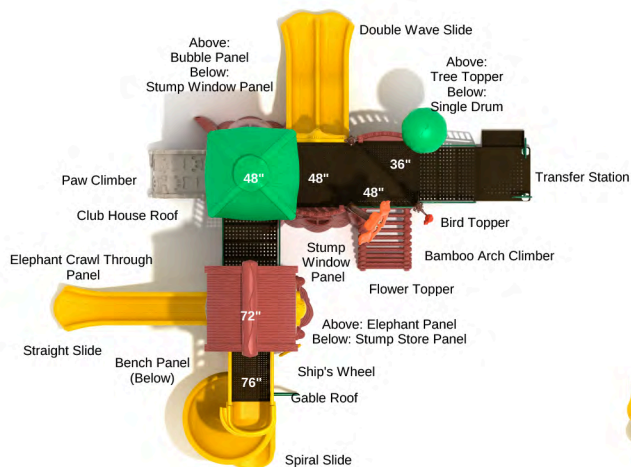

Adventures In Sherwood

SKU: TH005

Safety Zone: 25' 4" x 44' 6"

Age Range: 2 - 12 years

Post Size: 5 inches

Child Capacity: 29 - 39

Fall Height: 60 inches