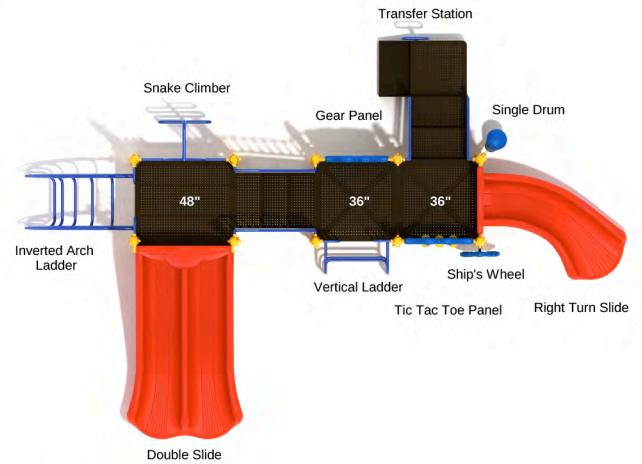

Fall Height: 48 inches

**Gary Gecko's Greenhouse**

SKU: KP127

Safety Zone: 26' 4" x 38'

Age Range: 2 - 12 years

Post Size: 3.5 inches

Child Capacity: 28 - 38

Fall Height: 48 inches