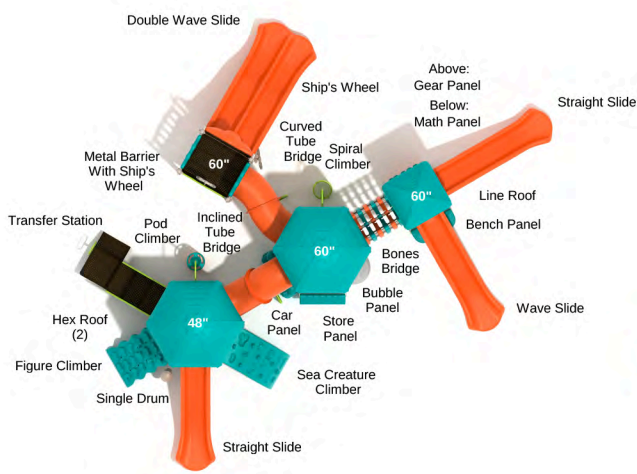

Electric Cosmos

SKU: KP186

Safety Zone: 43' x 44' 5"

Age Range: 2 - 12 years

Post Size: 3.5 inches

Child Capacity: 51 - 61

Fall Height: 60 inches