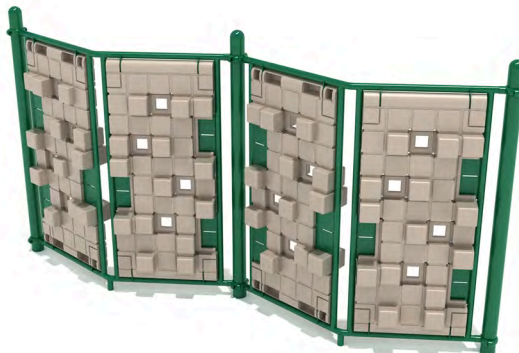

Pixel Zigzag
SKU: PX007
Safety Zone: 12' 9" x 25' 8"
Age Range: 5 - 12 years