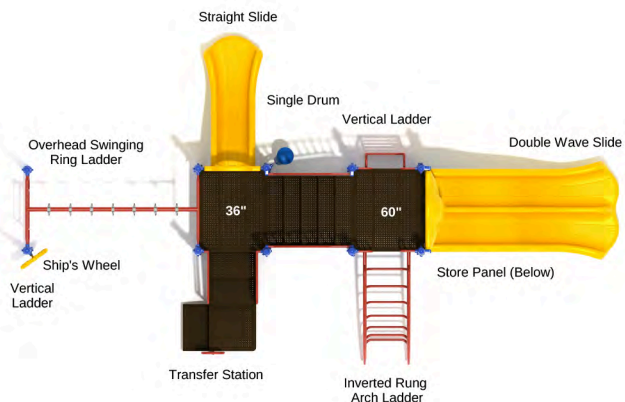

Beeswax Blossom

SKU: KP124

Safety Zone: 27' x 39' 7"

Age Range: 5 - 12 years

Post Size: 3.5 inches

Child Capacity: 26 - 36

Fall Height: 84 inches

Orbital Odyssey

SKU: KP184

Safety Zone: 25' 1" x 39' 3"

Age Range: 5 - 12 years

Post Size: 3.5 inches

Child Capacity: 29 - 39

Fall Height: 84 inches

Timberland Trail

SKU: KP193

Safety Zone: 40' 8" x 52' 3"

Age Range: 5 - 12 years

Post Size: 3.5 inches

Child Capacity: 44 - 54

Fall Height: 84 inches