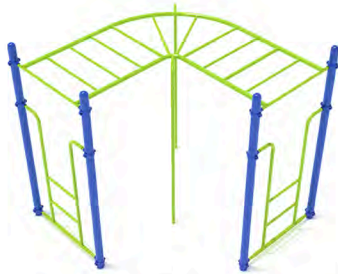

90-Degree Standard Horizontal
SKU: TC002
Safety Zone: 19' 7" x 19' 7"
Age Range: 5 - 12 years