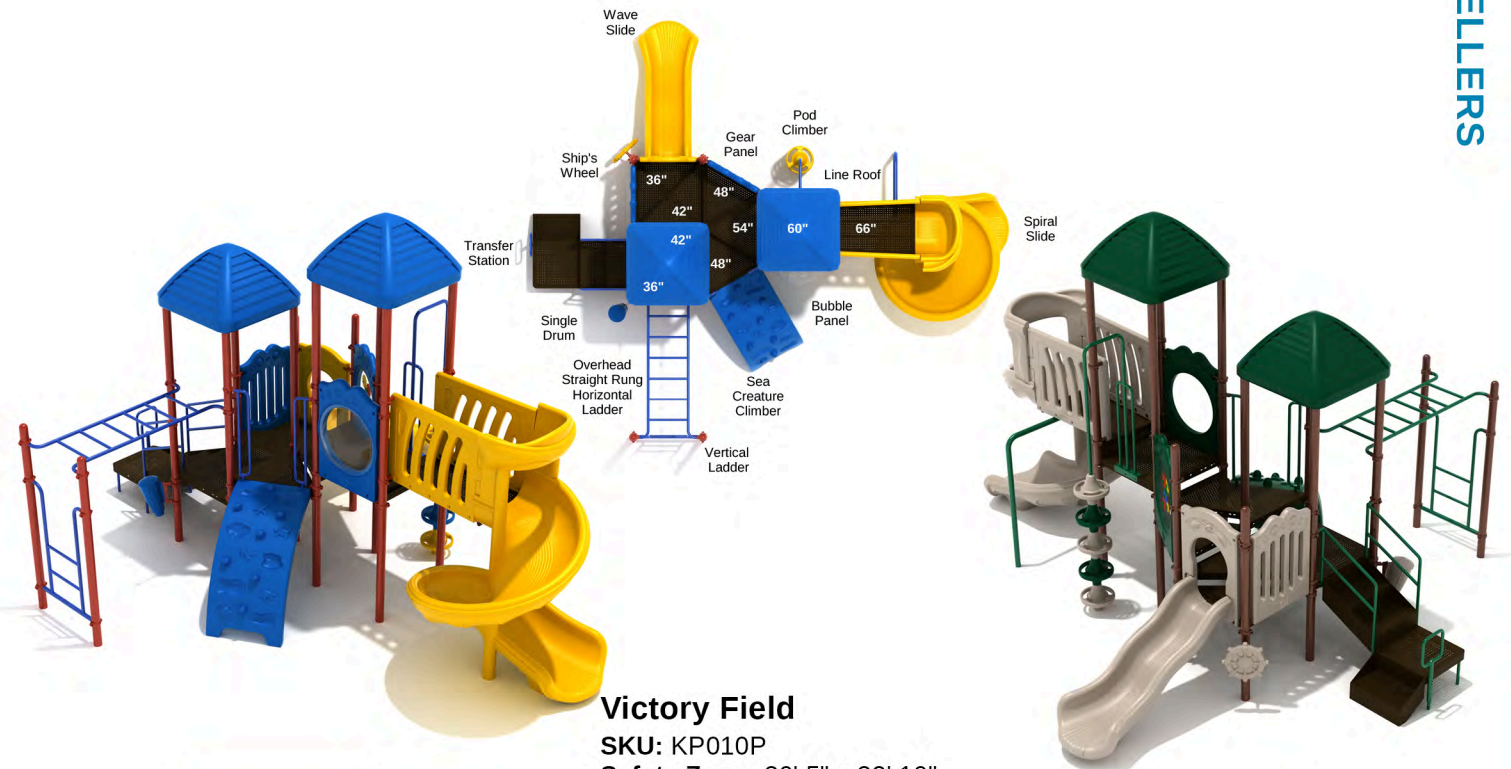

Victory Field

SKU: KP010P
Safety Zone: 30' 5" x 32' 10"
Age Range: 5 - 12 years
Post Size: 3.5 inches
Child Capacity: 35 - 40
Fall Height: 84 inches

Primary

Neutral