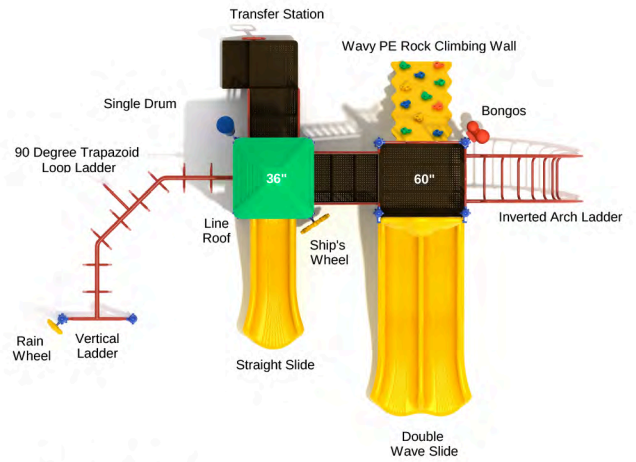

**Jack Be Quick**

SKU: KP113  
 Safety Zone: 28' 11" x 34' 7"  
 Age Range: 5 - 12 years

Post Size: 3.5 inches  
 Child Capacity: 26 - 36  
 Fall Height: 84 inches

**Jumblin' Jamboree**

SKU: KP196  
 Safety Zone: 37' 1" x 44' 3"  
 Age Range: 5 - 12 years