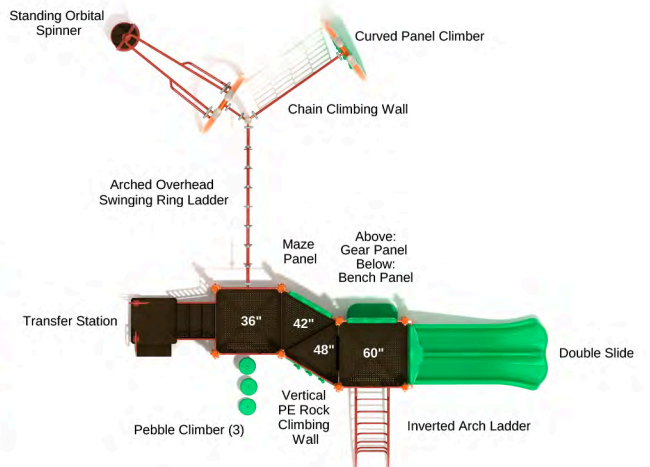

Don't Think Twice

SKU: MF019
Safety Zone: 38' x 38' 7"
Age Range: 5 - 12 years

Post Size: 4.5 inches
Child Capacity: 33 - 43
Fall Height: 84 inches