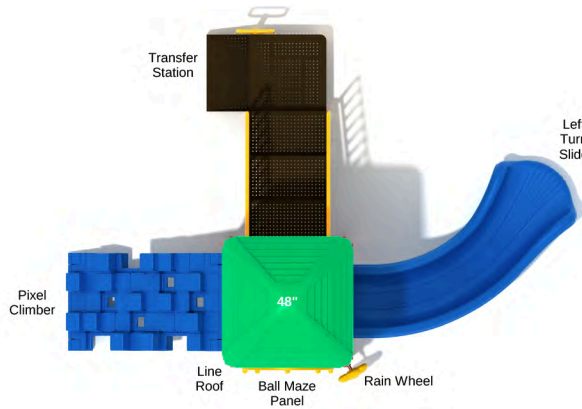

Primary

Seaside Manor

SKU: KP134
Safety Zone: 27' 4" x 27' 1"
Age Range: 2 - 12 years
Post Size: 3.5 inches
Child Capacity: 18 - 21
Fall Height: 48 inches

Neutral

Primary

Skyline Club

SKU: KP048
Safety Zone: 20' 11" x 25' 10"
Age Range: 2 - 12 years
Post Size: 3.5 inches
Child Capacity: 10 - 16
Fall Height: 48 inches

Neutral