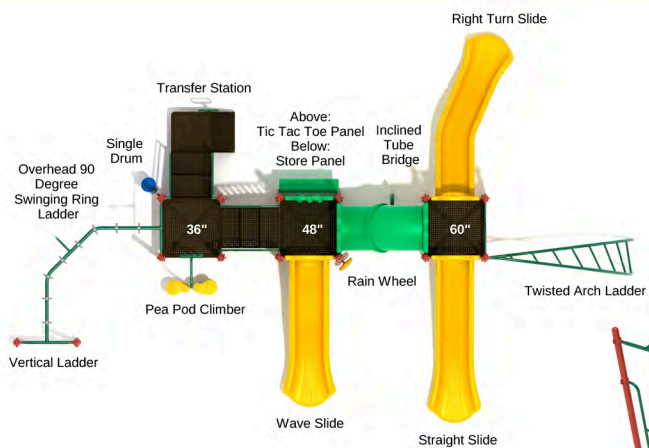

Boa Constructor

SKU: KP028

Safety Zone: 31' 1" x 41' 4"

Age Range: 5 - 12 years

Post Size: 3.5 inches

Child Capacity: 34 - 44

Fall Height: 84 inches

Carrot Crop

SKU: KP136

Safety Zone: 36' 3" x 44' 1"

Age Range: 5 - 12 years

Post Size: 3.5 inches

Child Capacity: 47 - 57

Fall Height: 76 inches

Penny's Pinnacle Point

SKU: KP125

Safety Zone: 30' 3" x 33' 11"

Age Range: 5 - 12 years

Post Size: 3.5 inches

Child Capacity: 21 - 31

Fall Height: 72 inches