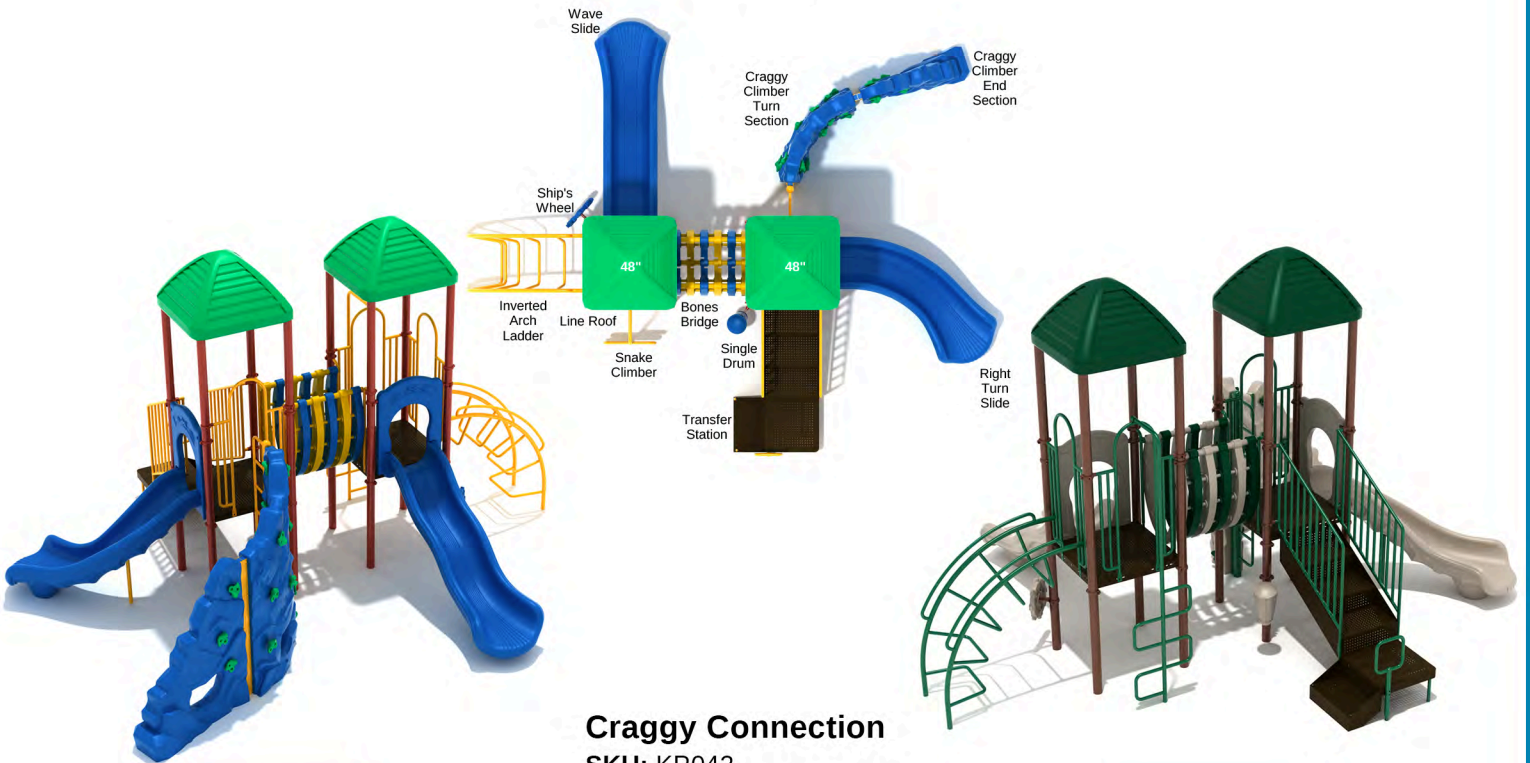

**Craggy Connection**

SKU: KP042

Safety Zone: 31' 11" x 29'

Age Range: 5 - 12 years

Post Size: 3.5 inches

Child Capacity: 28 - 32

Fall Height: 90 inches

Primary

# ORIGIN PLAY SYSTEMS

Fundamentals of Play | Engaging Structures for Various Ages

*Venetian Shores - KP022*

**Venetian Shores**

SKU: KP022

Safety Zone: 44' 11" x 51' 6"

Age Range: 5 - 12 years

Post Size: 3.5 inches