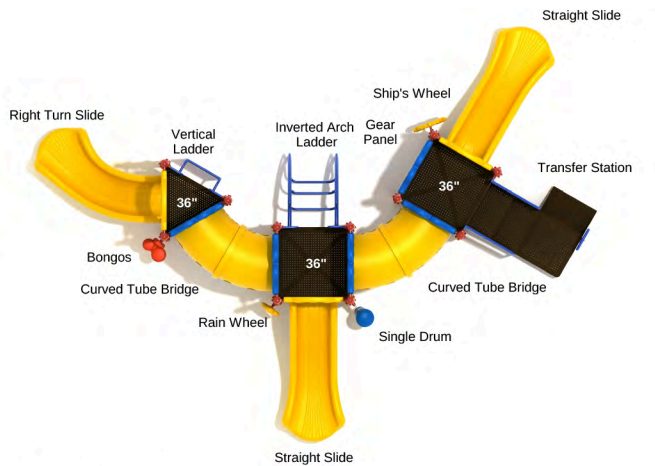

Fort Sunbeam

SKU: KP139
Safety Zone: 30' 10" x 35' 6"
Age Range: 2 - 5 years

Post Size: 3.5 inches
Child Capacity: 25 - 35
Fall Height: 36 inches