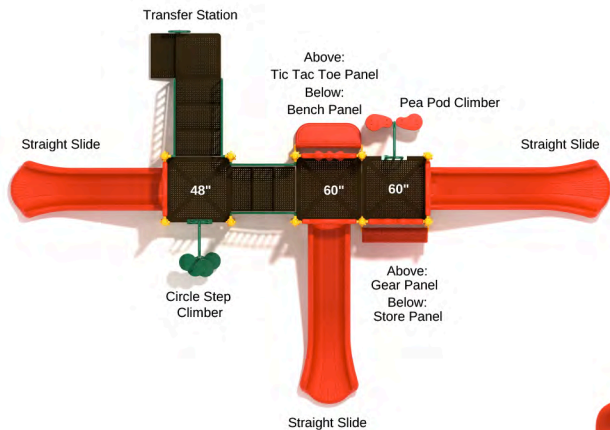

Safety Zone: 28' 2" x 41' 1"

Age Range: 2 - 12 years

Post Size: 3.5 inches

Child Capacity: 33 - 43

Fall Height: 60 inches

**Portobello Road**

SKU: KP135

Safety Zone: 27' 8" x 34' 8"

Age Range: 2 - 12 years

Post Size: 3.5 inches

Child Capacity: 23 - 33

Fall Height: 48 inches

**Rosewood Plantation**

SKU: KP140

Safety Zone: 29' 5" x 40' 1"

Age Range: 2 - 12 years