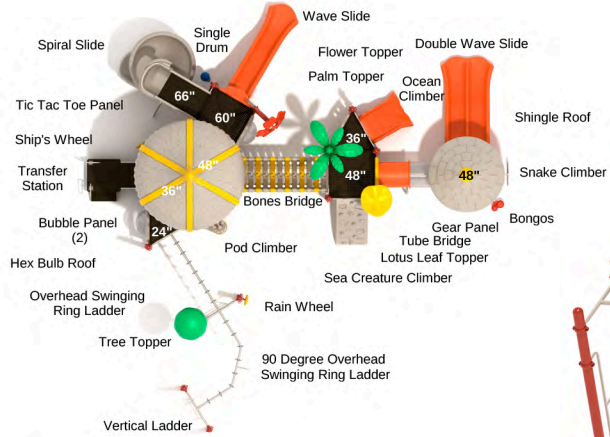

Post Size: 5 inches  
 Child Capacity: 58 - 68  
 Fall Height: 76 inches

**Kapalua Beach**

SKU: CL001

Safety Zone: 27' 10" x 46' 3"

Age Range: 2 - 12 years

Post Size: 4.5 inches

Child Capacity: 48 - 58

Fall Height: 66 inches