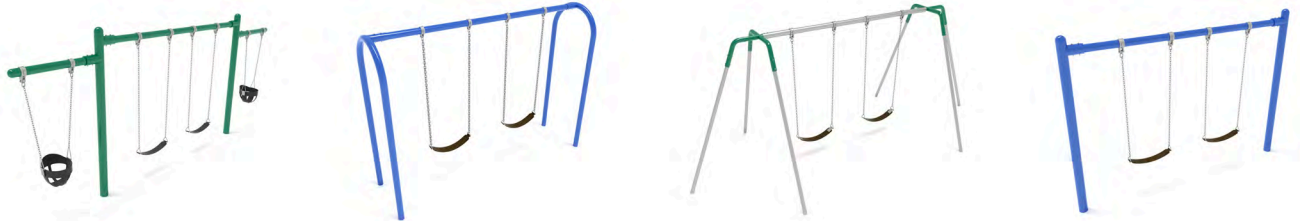

### Single Post T Swing

SKU: SW019

Height: 8'

Age Group: 6 months - 5 yrs.

Use Zone: 20' x 22' 7"

## Step 2: Choose Your Seat Package

Swing seats come in one or two seat packages, either belt or bucket style. Each package includes seat hardware and also comes with steel chains which come in various lengths depending on frame height.