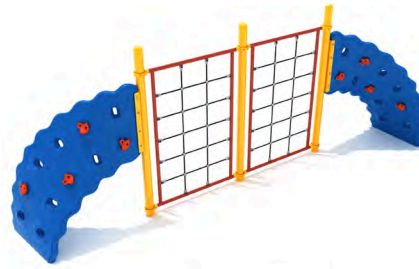

**One Panel Rope Challenger**

SKU: CH002  
 Height: 7'  
 Safety Zone: 15' 5" x 21' 9"  
 Age Range: 5 - 12 years

**Two Panel Rope Challenger**

SKU: CH003  
 Height: 7'  
 Safety Zone: 18' 3" x 31' 5"  
 Age Range: 2 - 12 years