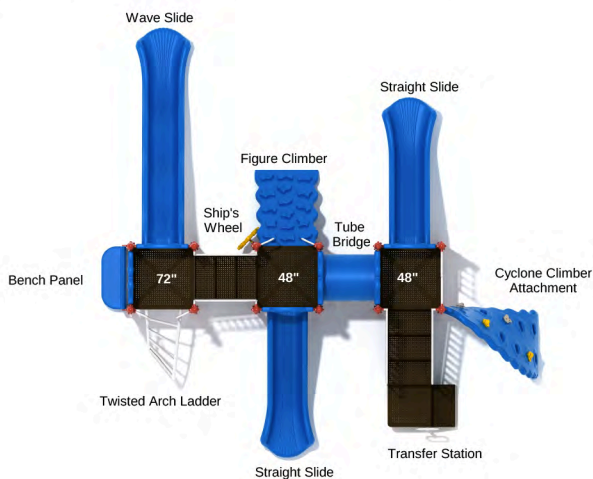

East End

SKU: KP016

Safety Zone: 28' 10" x 30' 10"

Age Range: 5 - 12 years

Post Size: 3.5 inches

Child Capacity: 27 - 37

Fall Height: 84 inches