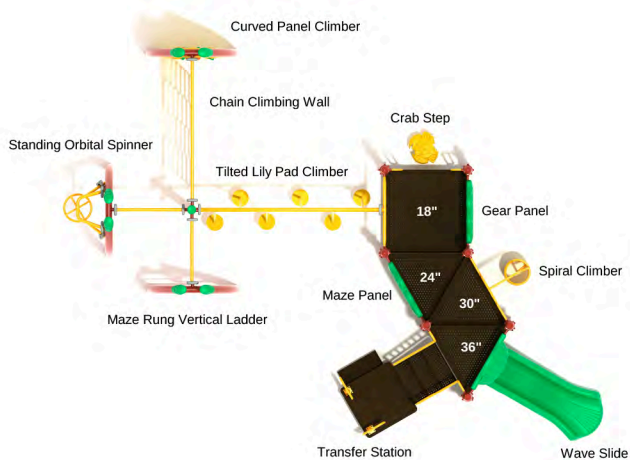

Post Size: 4.5 inches  
 Child Capacity: 43 - 53  
 Fall Height: 84 inches

**Clarion Clave**

SKU: MF103  
 Safety Zone: 38' 10" x 44'  
 Age Range: 5 - 12 years

Post Size: 4.5 inches  
 Child Capacity: 45 - 55  
 Fall Height: 84 inches