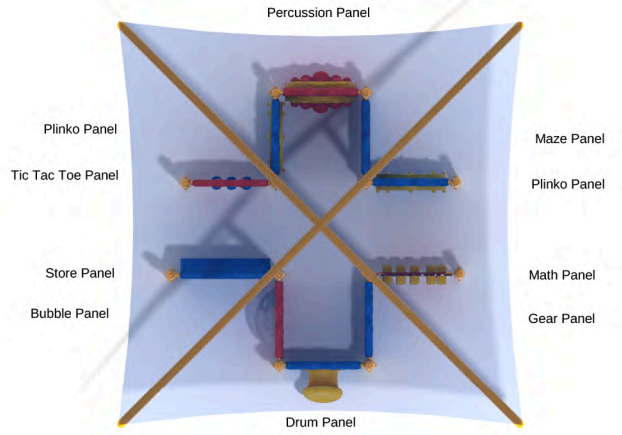

Covered Market

SKU: KP188
Safety Zone: 30' 1" x 30' 1"
Age Range: 6 months - 5 yrs.

Post Size: 3.5 inches
Child Capacity: 14 - 20
Fall Height: 0 inches