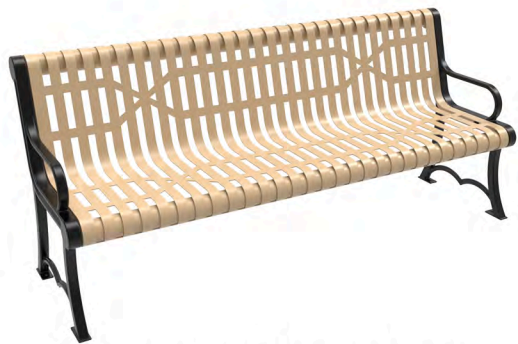

**Honeycomb Steel Portable Octagon Table with Curled Edges**  
SKU: TOR46D04000

**Standard Metal Portable Octagon Table**  
SKU: TOT46C04000

**Honeycomb Steel Portable Octagon Table**  
SKU: TOT46D04000