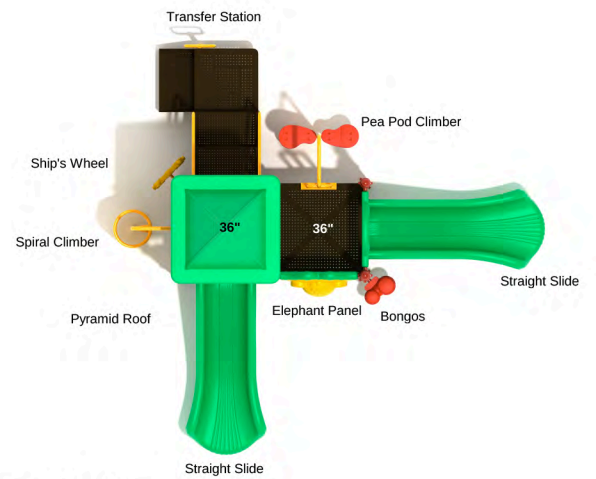

Post Size: 3.5 inches  
 Child Capacity: 21 - 31  
 Fall Height: 36 inches

**Sweet Tooth**

SKU: KP130  
 Safety Zone: 26' x 28' 6"  
 Age Range: 2 - 5 years

Post Size: 3.5 inches  
 Child Capacity: 21 - 31  
 Fall Height: 36 inches

Post Size: 3.5 inches  
 Child Capacity: 16 - 26  
 Fall Height: 36 inches

**Jack Be Nimble**

SKU: KP110  
 Safety Zone: 25' 1" x 25' 10"  
 Age Range: 2 - 5 years

Post Size: 3.5 inches  
 Child Capacity: 17 - 27  
 Fall Height: 36 inches