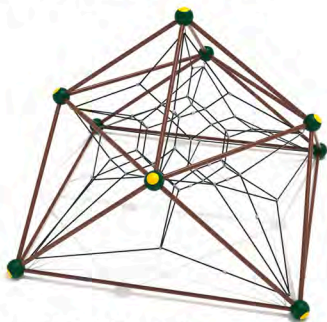

Cosmic Crest

SKU: FN007

Safety Zone: 22' 6" x 22' 6"

Age Range: 5 - 12 years