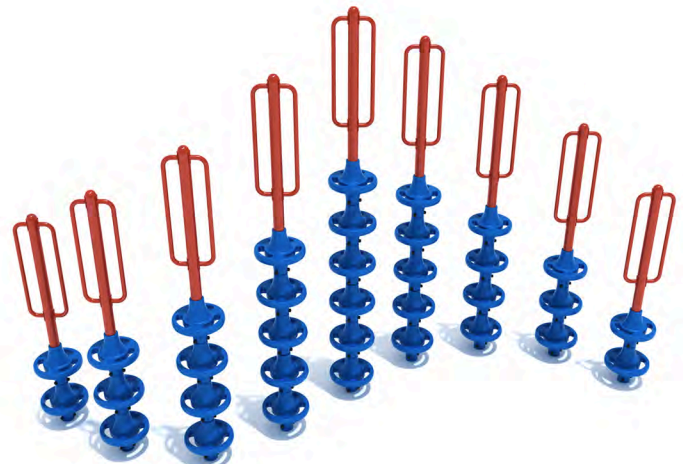

**Four Panel Rope Challenger**

SKU: CH005  
 Height: 7'  
 Safety Zone: 31' 5" x 31' 5"  
 Age Range: 5 - 12 years

 **Quick Ship**

**Micro Pod Climber**

SKU: FS029  
 Safety Zone: 17' x 15' 4"  
 Age Range: 2 - 12 years

**Mega Pod Climber**

SKU: FS030  
 Safety Zone: 17' x 15' 4"  
 Age Range: 2 - 12 years

**Snake Pod Climber**

SKU: FS031  
 Safety Zone: 14' 10" x 28' 7"  
 Age Range: 2 - 12 years

Pod Climbers Sold Individually and in Multiples