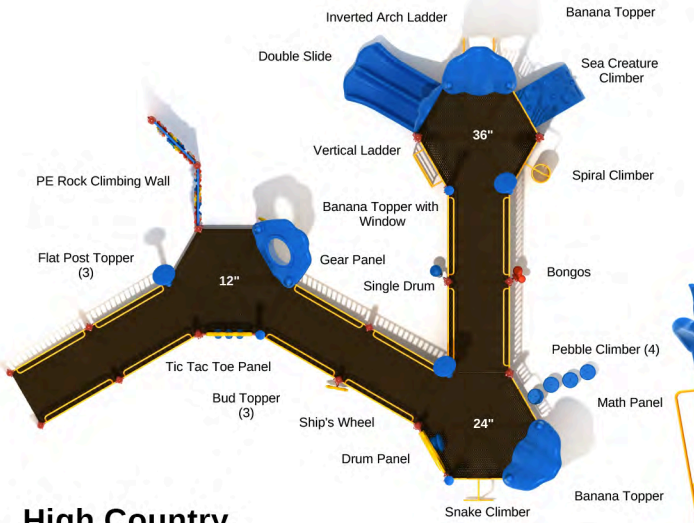

High Country

SKU: FA003

Safety Zone: 44' 5" x 47' 8"

Age Range: 2 - 12 years

Post Size: 5 inches

Child Capacity: 36 - 42

Fall Height: 84 inches

Big Foot Beach

SKU: FA001

Safety Zone: 27' 9" x 37' 2"

Age Range: 5 - 12 years

Post Size: 4.5 inches

Child Capacity: 92 - 105

Fall Height: 48 inches

Bridging Pathways

SKU: FA002

Safety Zone: 85' 7" x 95' 1"

Age Range: 5 - 12 years

Post Size: 4.5 inches

Child Capacity: 250 - 350

Fall Height: 96 inches