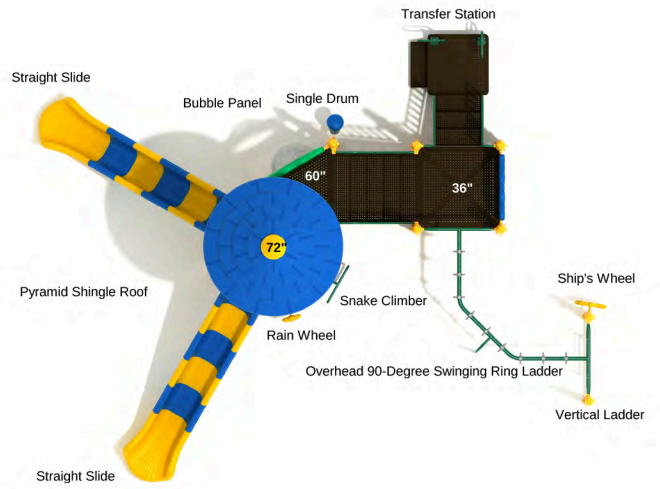

Post Size: 4.5 inches  
 Child Capacity: 23 - 33  
 Fall Height: 48 inches

**Babbling Bounds**

SKU: MF108  
 Safety Zone: 31' 6" x 35' 5"  
 Age Range: 2 - 5 years

Post Size: 4.5 inches  
 Child Capacity: 31 - 41  
 Fall Height: 48 inches