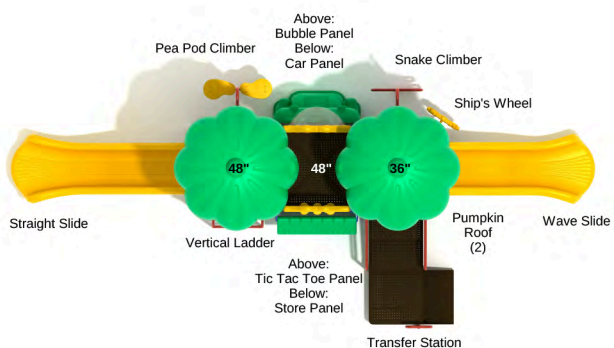

### Lil' Sprout

SKU: KP101

Safety Zone: 24' 10" x 20' 6"

Age Range: 2 - 5 years

Post Size: 3.5 inches

Child Capacity: 10 - 16

Fall Height: 36 inches