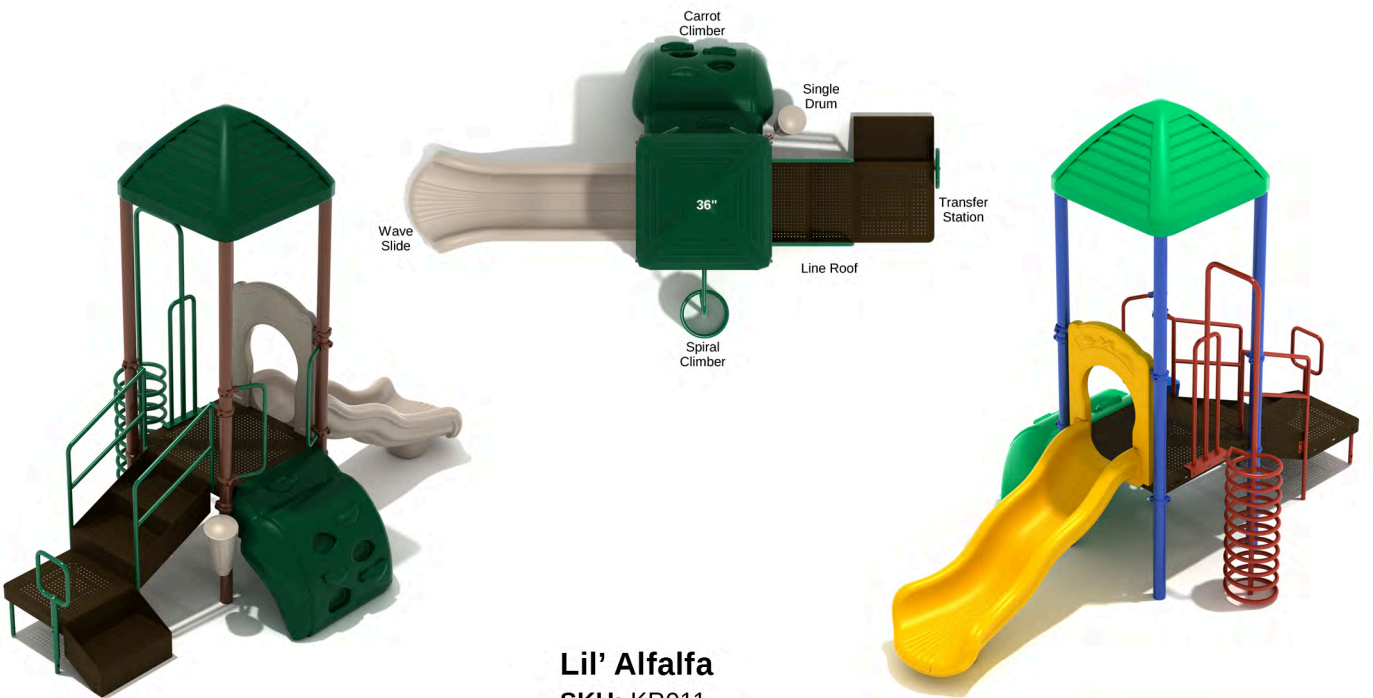

**Esther's Place**

SKU: KP192

Safety Zone: 25' 6" x 18' 2"

Age Range: 2 - 12 years

Post Size: 3.5 inches

Child Capacity: 10 - 15

Fall Height: 36 inches

Primary

Neutral

**Lil' Alfalfa**

SKU: KP011

Safety Zone: 25' 6" x 19' 6"

Age Range: 2 - 12 years

Post Size: 3.5 inches

Child Capacity: 12 - 14

Fall Height: 36 inches