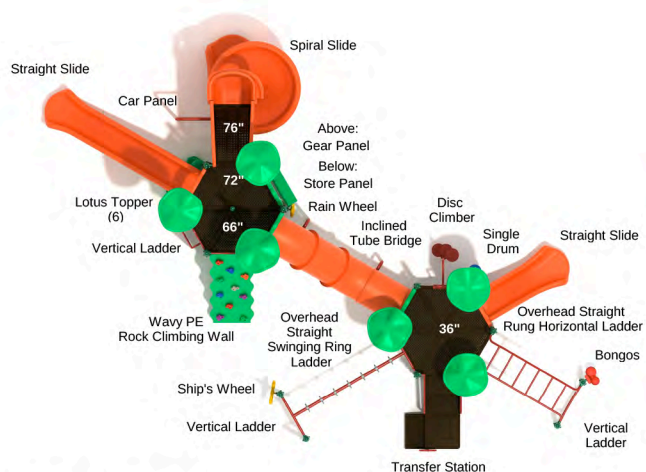

### Carrot Crop

SKU: KP136

Safety Zone: 36' 3" x 44' 1"

Age Range: 5 - 12 years

Post Size: 3.5 inches

Child Capacity: 47 - 57

Fall Height: 76 inches