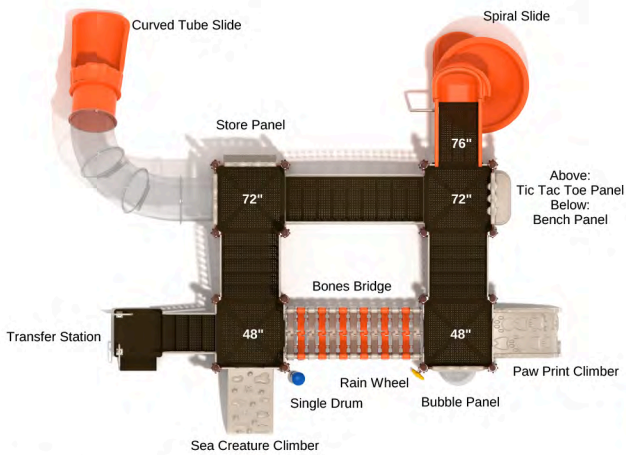

Post Size: 4.5 inches  
 Child Capacity: 78 - 90  
 Fall Height: 84 inches

**Leadbetter Point**

SKU: MF115  
 Safety Zone: 48' 11" x 56' 9"  
 Age Range: 5 - 12 years

Post Size: 4.5 inches  
 Child Capacity: 97 - 113  
 Fall Height: 108 inches

**Neck of the Woods**

SKU: MF023  
 Safety Zone: 27' 9" x 37' 2"  
 Age Range: 5 - 12 years

Post Size: 4.5 inches  
 Child Capacity: 47 - 57  
 Fall Height: 96 inches

**King Ranch**

SKU: MF010  
 Safety Zone: 27' 9" x 37' 2"  
 Age Range: 5 - 12 years