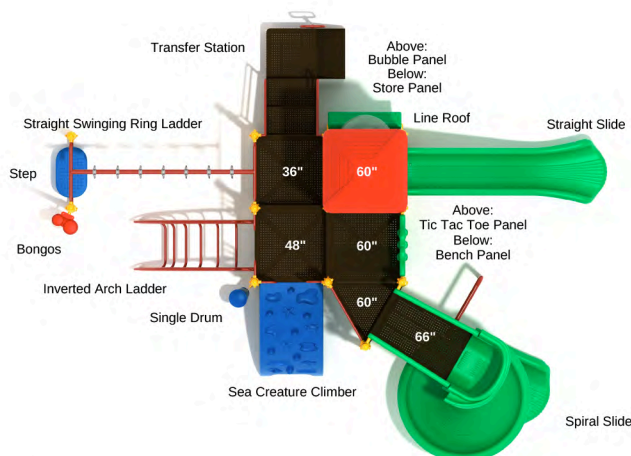

**Circus Maximus**

SKU: KP107

Safety Zone: 30' 10" x 27' 2"

Age Range: 2 - 12 years

Post Size: 3.5 inches

Child Capacity: 19 - 29

Fall Height: 60 inches

**Avalon Hill**