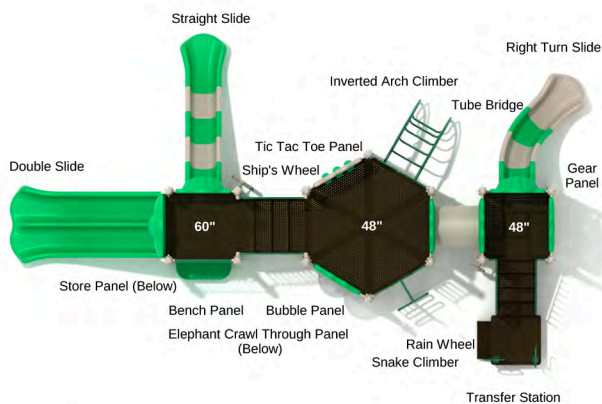

### Five of Hearts

SKU: MF109

Safety Zone: 34' 7" x 54' 4"

Age Range: 5 - 12 years

Post Size: 4.5 inches

Child Capacity: 44 - 54

Fall Height: 84 inches