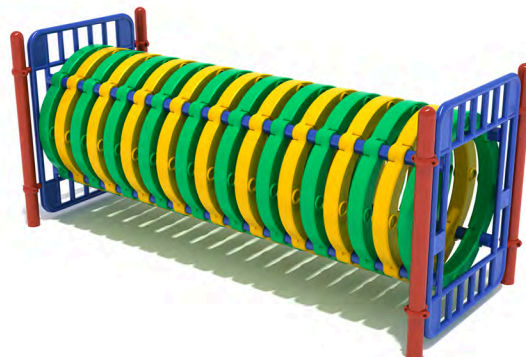

All Musical Instruments are Quick Ship