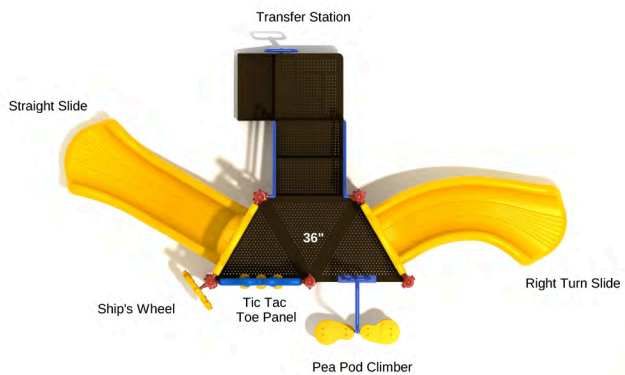

Blue Plus Two

SKU: KP145
Safety Zone: 21' 1" x 28' 1"
Age Range: 2 - 5 years

Post Size: 3.5 inches
Child Capacity: 13 - 17
Fall Height: 36 inches

Katella Grove

SKU: KP003
Safety Zone: 23' 11" x 26' 1"
Age Range: 2 - 12 years

Post Size: 3.5 inches
Child Capacity: 15 - 20
Fall Height: 36 inches

Tortola Rock

SKU: KP002
Safety Zone: 23' 4" x 28' 8"
Age Range: 2 - 12 years

Post Size: 3.5 inches
Child Capacity: 12 - 18
Fall Height: 36 inches