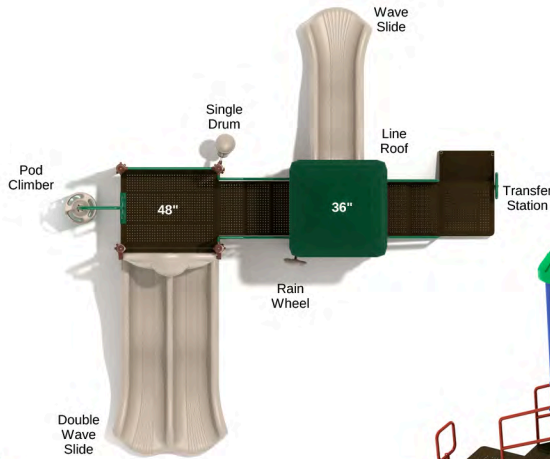

***Look for the Quick Ship Logo!***

**Two Top Khamun**

SKU: KP008  
**Safety Zone:** 34' 11" x 27' 1"  
**Age Range:** 2 - 12 years  
**Post Size:** 3.5 inches  
**Child Capacity:** 36 - 42  
**Fall Height:** 60 inches