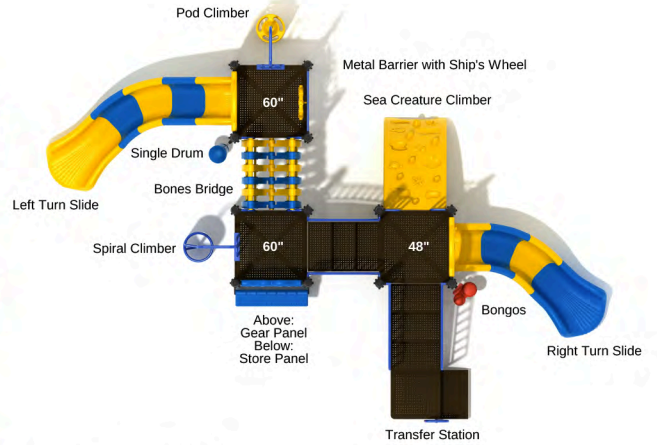

Bunch a Hoopla

SKU: KP122
Safety Zone: 29' 6" x 36' 1"
Age Range: 2 - 12 years

Post Size: 3.5 inches
Child Capacity: 29 - 39
Fall Height: 60 inches