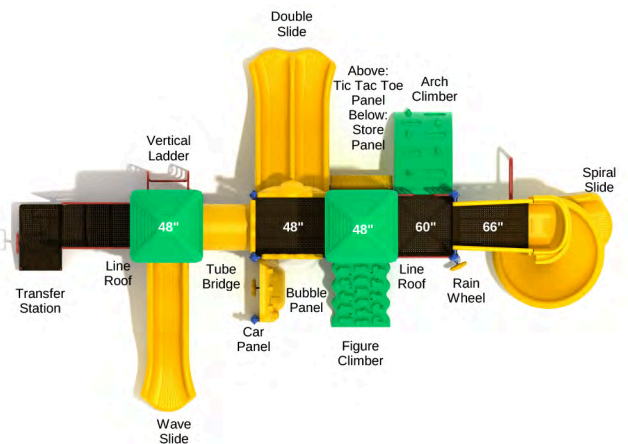

Fever Pitch

SKU: KP032
Safety Zone: 29' 11" x 40' 3"
Age Range: 5 - 12 years

Post Size: 3.5 inches
Child Capacity: 33 - 43
Fall Height: 66 inches