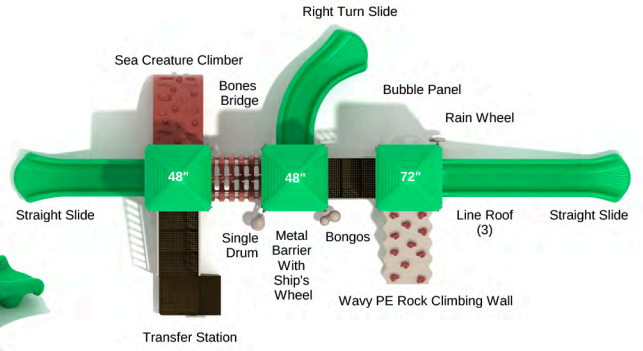

SKU: KP141

Safety Zone: 28' 11" x 40' 2"

Age Range: 2 - 12 years

Post Size: 3.5 inches

Child Capacity: 39 - 49

Fall Height: 48 inches

**Mack's Mangrove**

SKU: KP126

Safety Zone: 28' 10" x 35' 8"

Age Range: 2 - 12 years

Post Size: 3.5 inches

Child Capacity: 35 - 45

Fall Height: 72 inches

**Calling All Kids**

SKU: KP030  
Safety Zone: 26' 11" x 44' 10"  
Age Range: 2 - 12 years

Post Size: 3.5 inches  
Child Capacity: 29 - 39  
Fall Height: 72 inches

**Triple Crown Jewels**

SKU: KP031  
Safety Zone: 23' 1" x 34' 5"  
Age Range: 2 - 12 years

Post Size: 3.5 inches  
Child Capacity: 25 - 35  
Fall Height: 48 inches