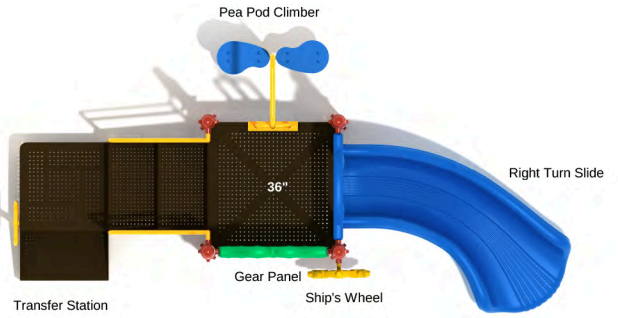

Color of Fun

SKU: KP144
Safety Zone: 18' 4" x 24' 11"
Age Range: 2 - 5 years

Post Size: 3.5 inches
Child Capacity: 9 - 14
Fall Height: 36 inches