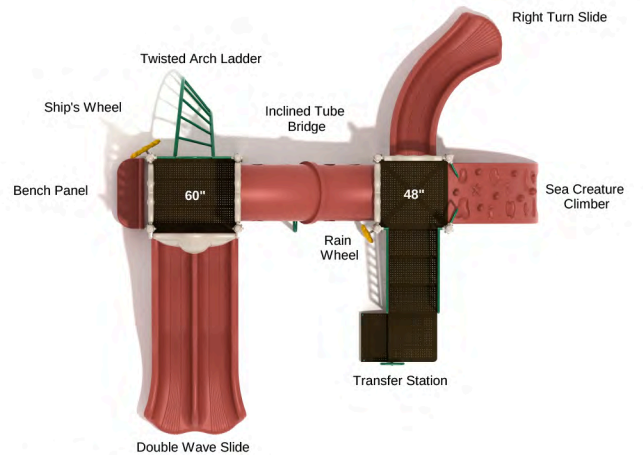

**Honeycrisp Delight**

SKU: KP033

Safety Zone: 26' 5" x 36' 11"

Age Range: 2 - 12 years

Post Size: 3.5 inches

Child Capacity: 30 - 40

Fall Height: 48 inches

**Copper Canyon**