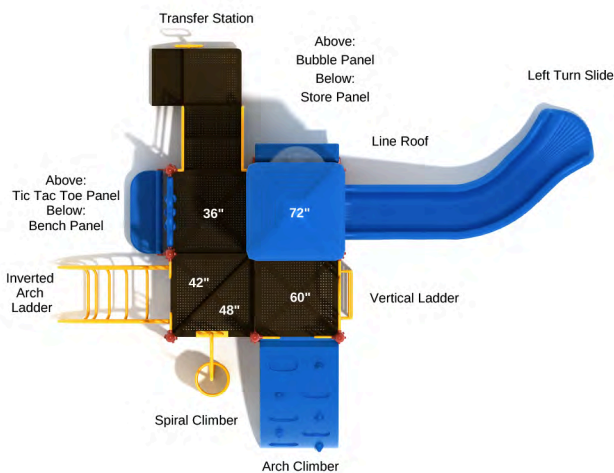

Darby's Dazzler

SKU: KP120

Safety Zone: 30' 2" x 28' 5"

Age Range: 2 - 12 years

Post Size: 3.5 inches

Child Capacity: 31 - 41

Fall Height: 66 inches