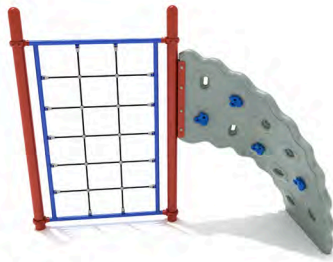

One Panel Rope Challenger

SKU: CH002
Height: 7'
Safety Zone: 15' 5" x 21' 9"
Age Range: 5 - 12 years