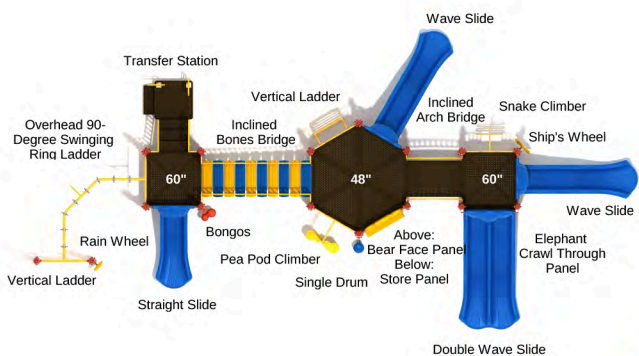

Post Size: 4.5 inches  
 Child Capacity: 38 - 48  
 Fall Height: 84 inches

**Don't Think Twice**

SKU: MF019  
 Safety Zone: 38' x 38' 7"  
 Age Range: 5 - 12 years

Post Size: 4.5 inches  
 Child Capacity: 33 - 43  
 Fall Height: 84 inches