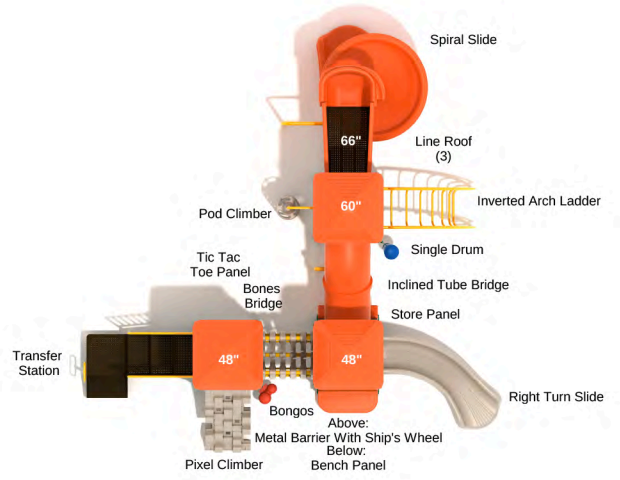

### Penny's Pinnacle Point

SKU: KP125

Safety Zone: 30' 3" x 33' 11"

Age Range: 5 - 12 years

Post Size: 3.5 inches

Child Capacity: 21 - 31

Fall Height: 72 inches

**Triple Northern Express**