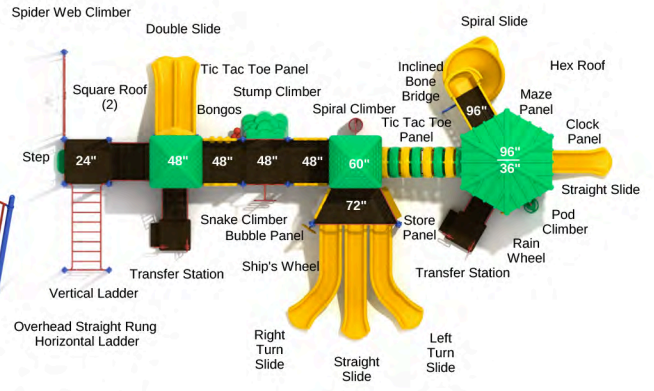

Breckenridge

SKU: MF008
Safety Zone: 38' 11" x 58' 7"
Age Range: 5 - 12 years

Post Size: 4.5 inches
Child Capacity: 85 - 98
Fall Height: 96 inches