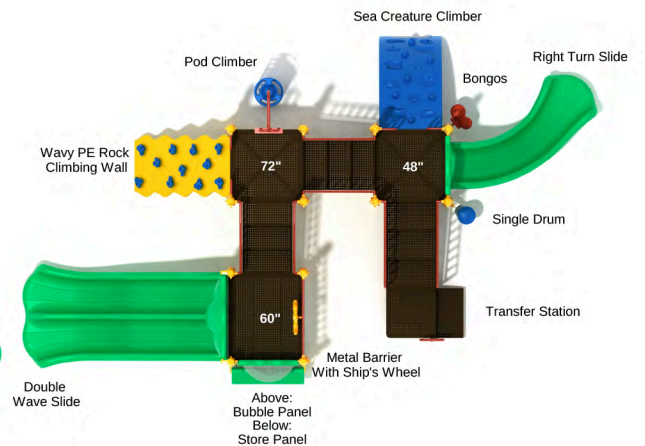

Post Size: 3.5 inches

Child Capacity: 26 - 36

Fall Height: 48 inches

**Three Prongs of Neptune**

SKU: KP189

Safety Zone: 27' 9" x 37' 2"

Age Range: 2 - 12 years

Post Size: 3.5 inches

Child Capacity: 30 - 40

Fall Height: 48 inches

**Magma Mainstay**

SKU: KP115

Safety Zone: 28' 3" x 31' 7"

Age Range: 2 - 12 years

Post Size: 3.5 inches

Child Capacity: 23 - 33

Fall Height: 60 inches

**Tumble Town**

SKU: KP132

Safety Zone: 26' 2" x 37' 1"

Age Range: 2 - 12 years

Post Size: 3.5 inches

Child Capacity: 31 - 41

Fall Height: 72 inches