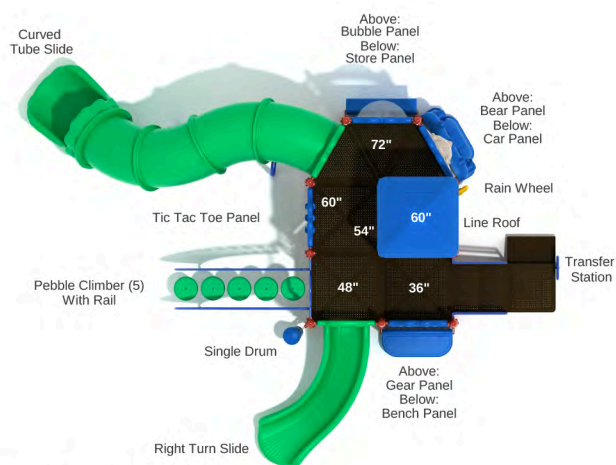

SKU: KP141

Safety Zone: 28' 11" x 40' 2"

Age Range: 2 - 12 years

Post Size: 3.5 inches

Child Capacity: 39 - 49

Fall Height: 48 inches

**Mack's Mangrove**

SKU: KP126