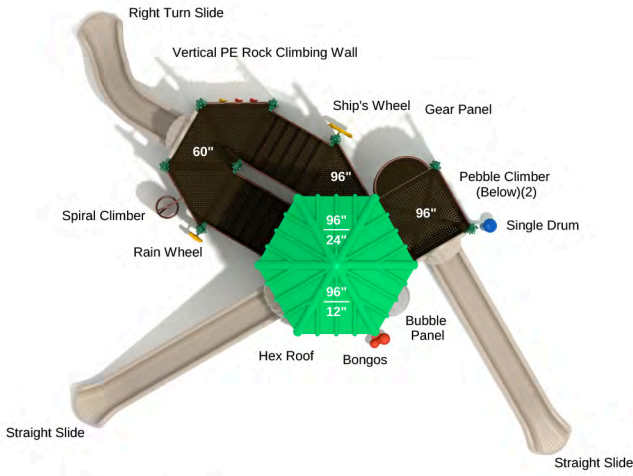

Post Size: 4.5 inches  
 Child Capacity: 78 - 90  
 Fall Height: 84 inches

**Leadbetter Point**

SKU: MF115  
 Safety Zone: 48' 11" x 56' 9"  
 Age Range: 5 - 12 years

Post Size: 4.5 inches  
 Child Capacity: 97 - 113  
 Fall Height: 108 inches

**Neck of the Woods**

SKU: MF023  
 Safety Zone: 27' 9" x 37' 2"  
 Age Range: 5 - 12 years

Post Size: 4.5 inches  
 Child Capacity: 47 - 57  
 Fall Height: 96 inches

**King Ranch**

SKU: MF010  
 Safety Zone: 27' 9" x 37' 2"  
 Age Range: 5 - 12 years