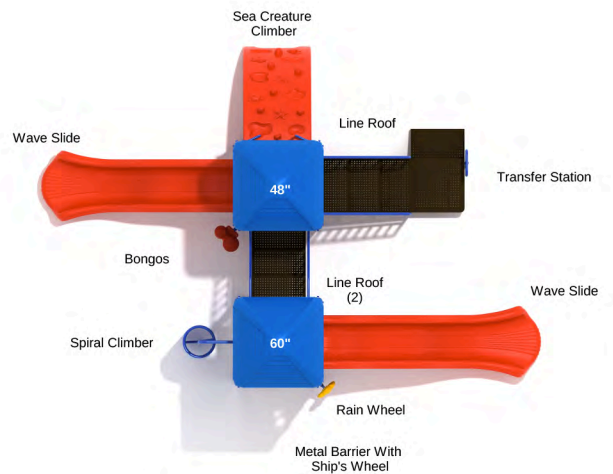

From the Top

SKU: KP181
Safety Zone: 31' 2" x 25' 5"
Age Range: 2 - 12 years

Post Size: 3.5 inches
Child Capacity: 20 - 30
Fall Height: 60 inches