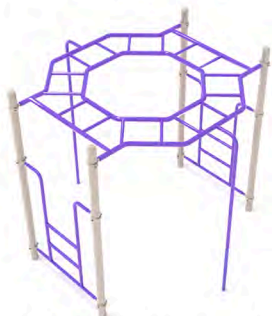

Octagon Horizontal
SKU: TC013
Safety Zone: 20' x 19' 9"
Age Range: 5 - 12 years