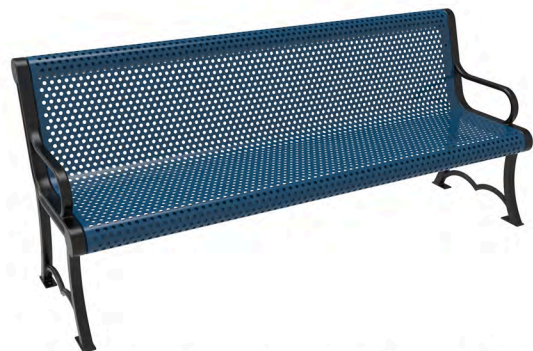

Honeycomb Steel Sloped Bench
SKU: BCA04D43000