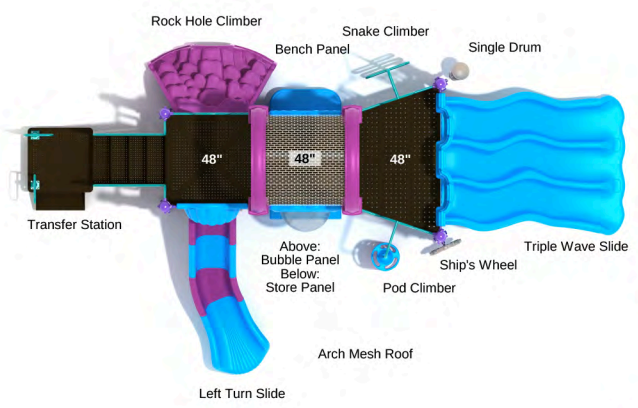

Post Size: 4.5 inches  
Child Capacity: 32 - 42  
Fall Height: 72 inches

**Canyon County**

SKU: MF004  
Safety Zone: 52' 11" x 57' 1"  
Age Range: 2 - 12 years

Post Size: 4.5 inches  
Child Capacity: 87 - 100  
Fall Height: 60 inches