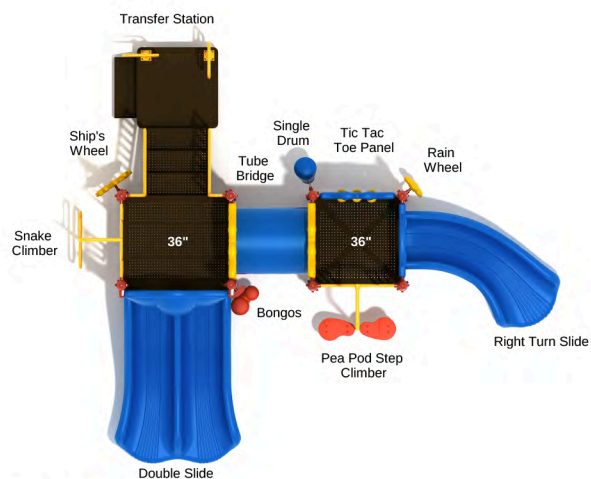

Post Size: 3.5 inches  
 Child Capacity: 21 - 31  
 Fall Height: 36 inches

**Sweet Tooth**

SKU: KP130  
 Safety Zone: 26' x 28' 6"  
 Age Range: 2 - 5 years

Post Size: 3.5 inches  
 Child Capacity: 21 - 31  
 Fall Height: 36 inches