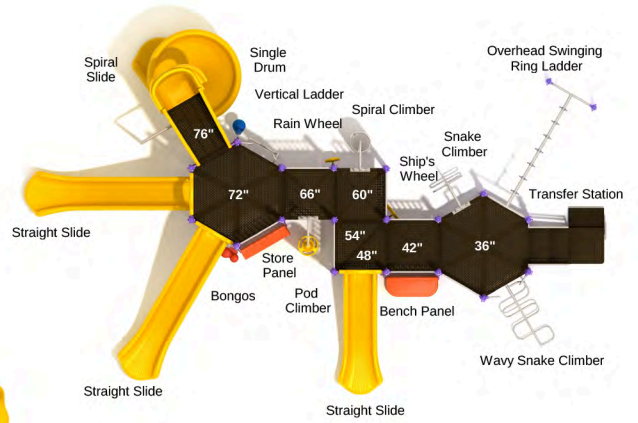

Safety Zone: 27' 9" x 37' 2"

Age Range: 5 - 12 years

Post Size: 3.5 inches

Child Capacity: 36 - 46

Fall Height: 84 inches

**Mystic Falls**

SKU: KP021  
 Safety Zone: 33' 11" x 46' 9"  
 Age Range: 5 - 12 years