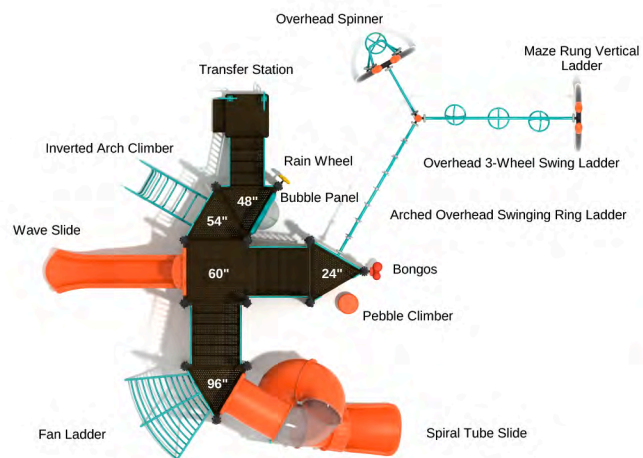

### Monkeying Around

SKU: MF110

Safety Zone: 36' 11" x 42' 7"

Age Range: 5 - 12 years

Post Size: 4.5 inches

Child Capacity: 38 - 48

Fall Height: 96 inches

*Fast Lane - GP301*