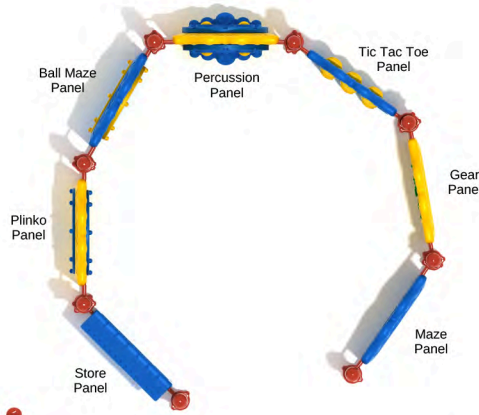

Neutral

Primary

**Air Above**

SKU: KP044  
 Safety Zone: 30' 8" x 29' 2"  
 Age Range: 5 - 12 years  
 Post Size: 3.5 inches  
 Child Capacity: 12 - 16  
 Fall Height: 84 inches

Neutral

Primary

**Fortress of Activity**