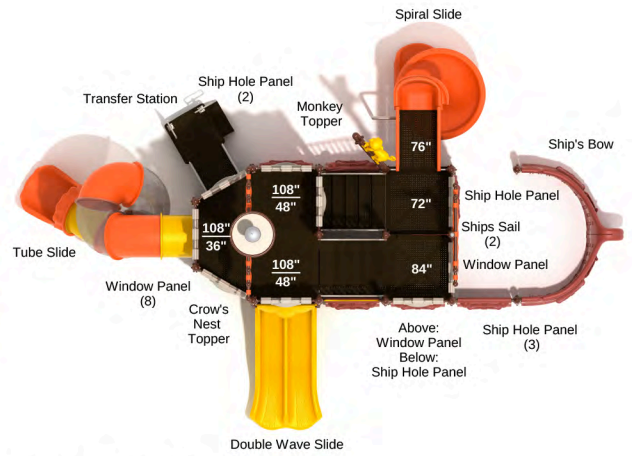

Adventure Galley

SKU: PS003
Safety Zone: 35' 5" x 51' 8"
Age Range: 5 - 12 years

Post Size: 4.5 inches
Child Capacity: 36 - 42
Fall Height: 108 inches