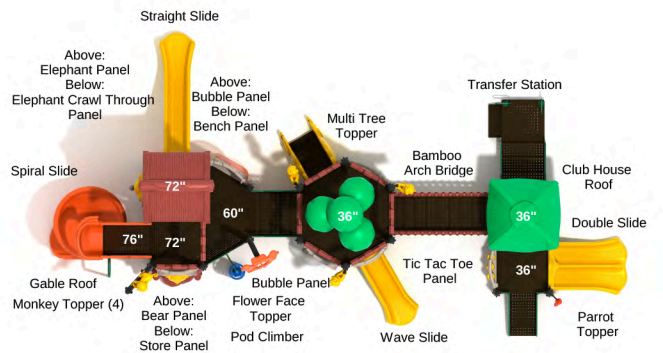

Sammy Safari

SKU: TH003
Safety Zone: 36' 2" x 55' 9"
Age Range: 5 - 12 years

Post Size: 5 inches
Child Capacity: 58 - 68
Fall Height: 76 inches