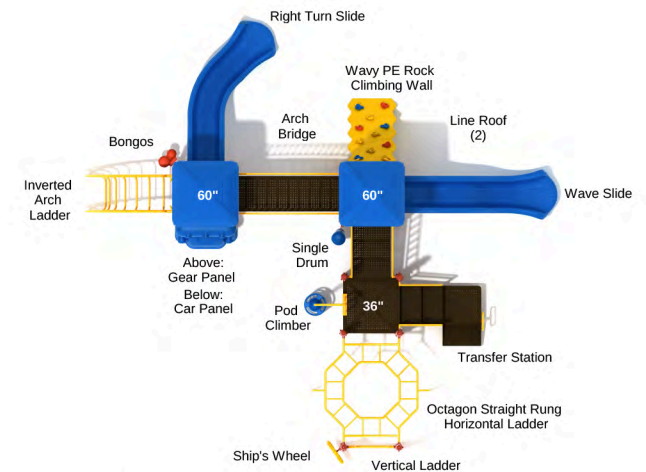

Post Size: 3.5 inches  
 Child Capacity: 39 - 50  
 Fall Height: 72 inches

**Raven's Claw**

SKU: KP023  
 Safety Zone: 38' 3" x 37' 5"  
 Age Range: 5 - 12 years

Post Size: 3.5 inches  
 Child Capacity: 36 - 46  
 Fall Height: 84 inches