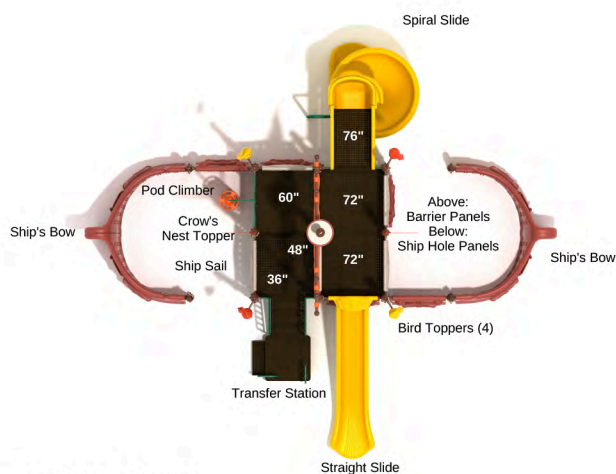

Shiver My Timbers

SKU: PS006

Safety Zone: 17' 3" x 23' 3"

Age Range: 6 months - 12 yrs.

Post Size: 4.5 inches

Child Capacity: 17 - 27

Fall Height: 0 inches