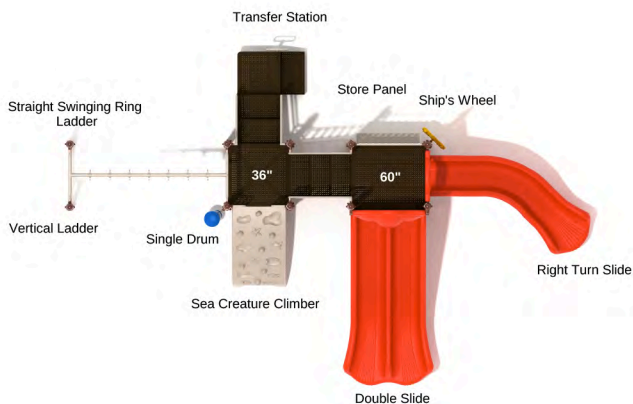

Game of Kings

SKU: KP005
Safety Zone: 32' x 42' 1"
Age Range: 5 - 12 years

Post Size: 3.5 inches
Child Capacity: 40 - 48
Fall Height: 84 inches