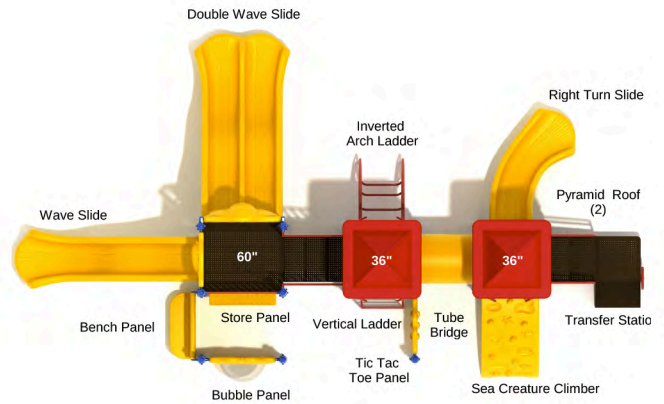

SKU: KP138

Safety Zone: 29' 11" x 31' 3"

Age Range: 2 - 12 years

Post Size: 3.5 inches

Child Capacity: 35 - 45

Fall Height: 60 inches

**Campbell Field**

SKU: KP024