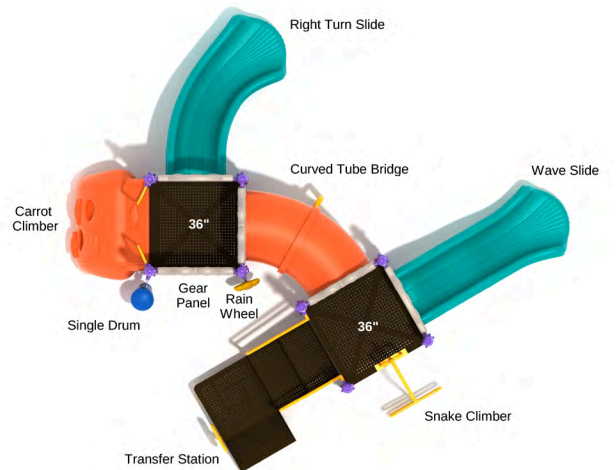

Dolphin Cove

SKU: KP108
Safety Zone: 27' 1" x 29'
Age Range: 2 - 5 years

Post Size: 3.5 inches
Child Capacity: 20 - 30
Fall Height: 36 inches