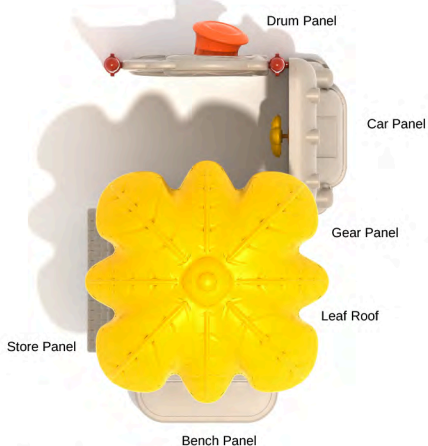

Blue Chip

SKU: KP114

Safety Zone: 9' 9" x 16' 10"

Age Range: 2 - 5 years

Post Size: 3.5 inches

Child Capacity: 8 - 15

Fall Height: 12 inches

Tot's Nook

SKU: KP137

Safety Zone: 11' 3" x 15' 7"

Age Range: 2 - 5 years

Post Size: 3.5 inches

Child Capacity: 6 - 12

Fall Height: 0