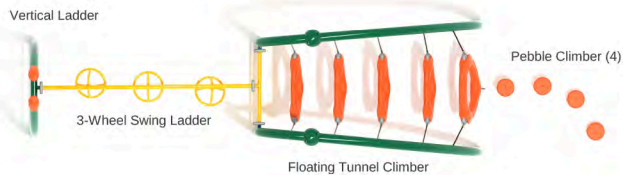

Head Start Fitness System

SKU: GP001

Safety Zone: 20' 1" x 38' 4"

Age Range: 5 - 12 years

Post Size: 4.5 inches

Child Capacity: 11 - 20

Fall Height: 96 inches

Game Changer Play System

SKU: GP003

Safety Zone: 40' x 51' 5"

Age Range: 5 - 12 years

Post Size: 4.5 inches

Child Capacity: 24 - 32

Fall Height: 96 inches

Front Runner Fitness System

SKU: GP004

Safety Zone: 46' 4" x 54' 3"

Age Range: 5 - 12 years

Post Size: 4.5 inches

Child Capacity: 34 - 44

Fall Height: 96 inches