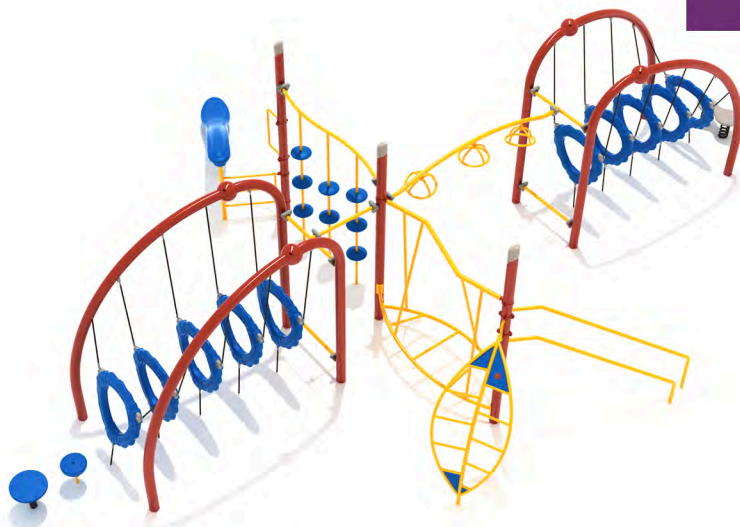

### Head Start Fitness System

SKU: GP001

Safety Zone: 20' 1" x 38' 4"

Age Range: 5 - 12 years

Post Size: 4.5 inches

Child Capacity: 11 - 20

Fall Height: 96 inches

### Game Changer Play System

SKU: GP003

Safety Zone: 40' x 51' 5"

Age Range: 5 - 12 years

Post Size: 4.5 inches

Child Capacity: 24 - 32

Fall Height: 96 inches