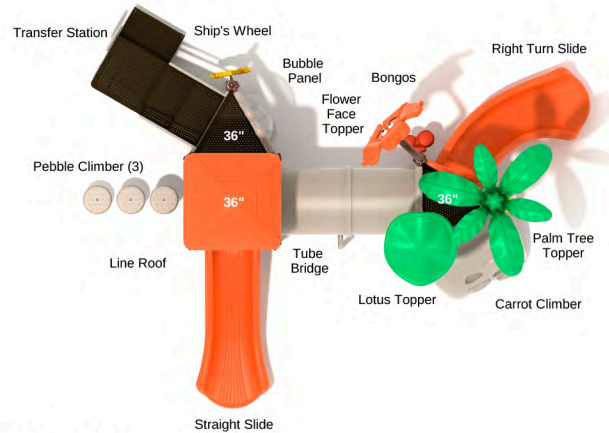

Gold Coast

SKU: KP116
Safety Zone: 26' 2" x 30' 8"
Age Range: 2 - 5 years

Post Size: 3.5 inches
Child Capacity: 19 - 29
Fall Height: 36 inches