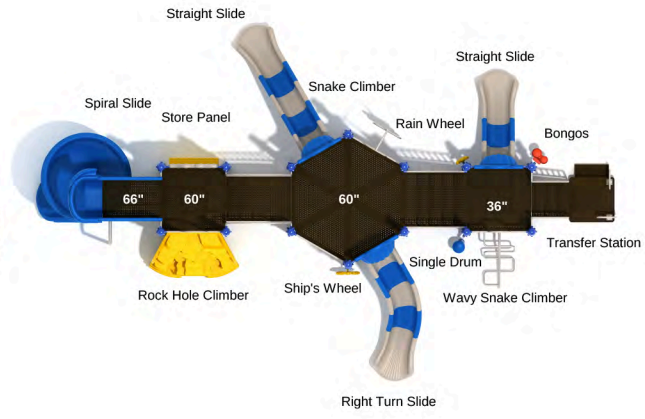

Fall Height: 96 inches

**Blooming Fun**

SKU: MF002

Safety Zone: 27' 9" x 37' 2"

Age Range: 5 - 12 years

Post Size: 4.5 inches

Child Capacity: 45 - 55

Fall Height: 76 inches