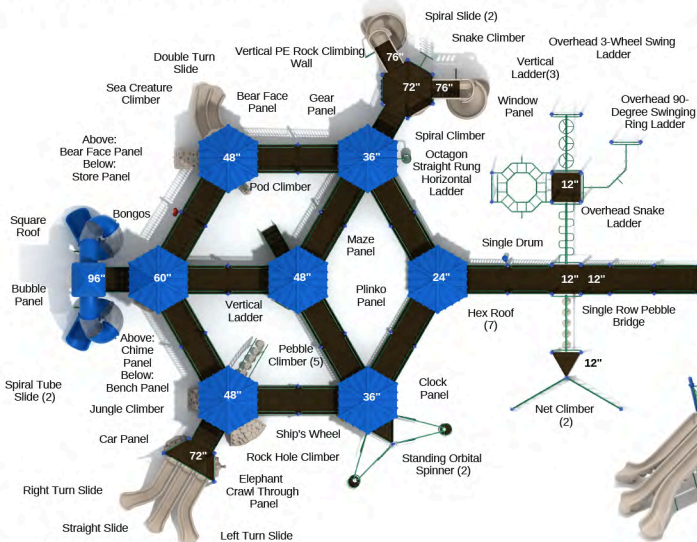

Big Foot Beach

SKU: FA001

Safety Zone: 27' 9" x 37' 2"

Age Range: 5 - 12 years

Post Size: 4.5 inches

Child Capacity: 92 - 105

Fall Height: 48 inches