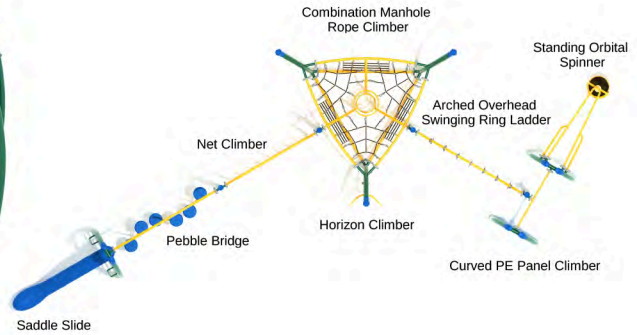

SKU: GP007

Safety Zone: 27' 9" x 37' 2"

Age Range: 5 - 12 years

Post Size: 4.5 inches

Child Capacity: 23 - 33

Fall Height: 96 inches

**Peak Endurance Fitness System**

SKU: GP006