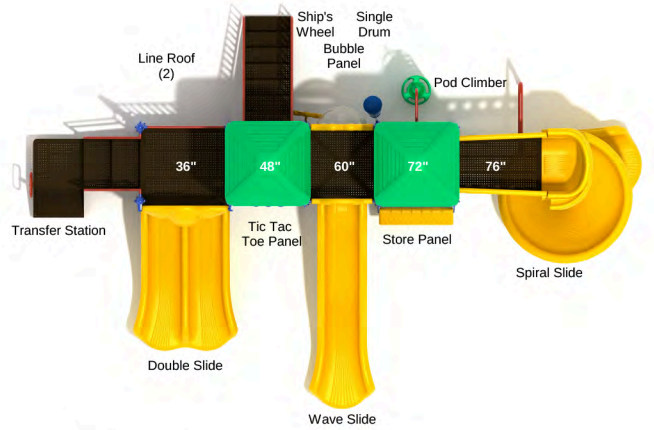

Pendleton Pike

SKU: KP009
Safety Zone: 28' 1" x 37' 7"
Age Range: 5 - 12 years

Post Size: 3.5 inches
Child Capacity: 36 - 42
Fall Height: 76 inches