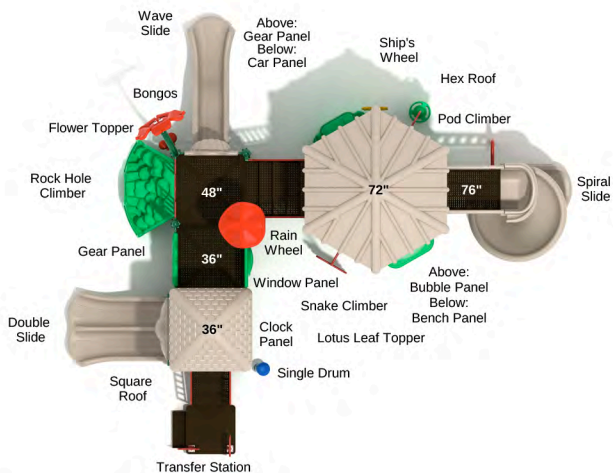

Fall Height: 96 inches

**Blooming Fun**

SKU: MF002

Safety Zone: 27' 9" x 37' 2"

Age Range: 5 - 12 years

Post Size: 4.5 inches

Child Capacity: 45 - 55

Fall Height: 76 inches