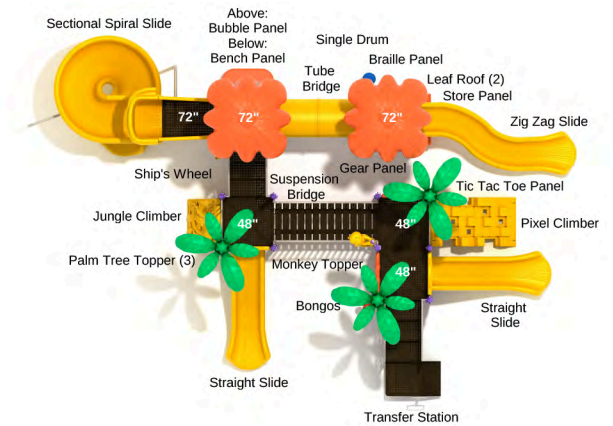

Ranger Rock

SKU: KP194
Safety Zone: 33' 4" x 44' 9"
Age Range: 5 - 12 years

Post Size: 3.5 inches
Child Capacity: 39 - 50
Fall Height: 72 inches