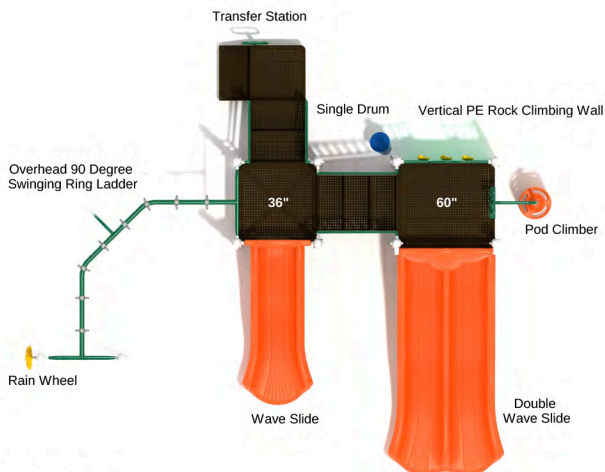

Post Size: 3.5 inches  
 Child Capacity: 39 - 50  
 Fall Height: 72 inches

**Raven's Claw**

SKU: KP023  
 Safety Zone: 38' 3" x 37' 5"  
 Age Range: 5 - 12 years

Post Size: 3.5 inches  
 Child Capacity: 36 - 46  
 Fall Height: 84 inches