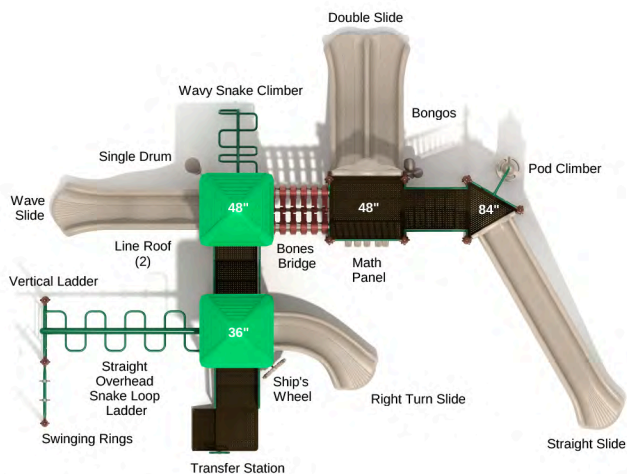

Firecracker Frenzy

SKU: KP106

Safety Zone: 32' 9" x 32' 11"

Age Range: 5 - 12 years

Post Size: 3.5 inches

Child Capacity: 31 - 41

Fall Height: 72 inches