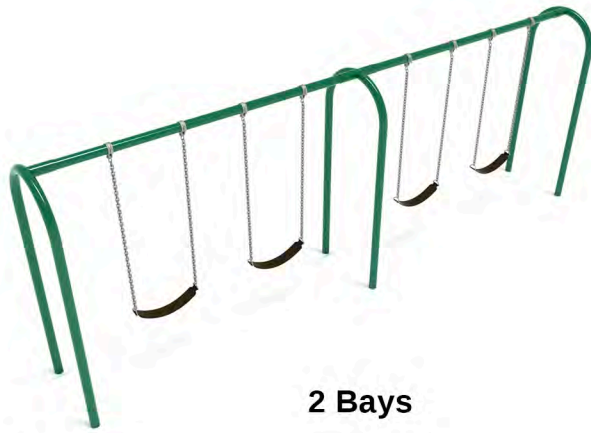

2 Bays

Arch Post Swing

Height	SKU	Description	Safety Zone
8'	SW005	1 Bay	32' 0" x 23' 6"
8'	SW006	2 Bays	32' 0" x 35' 0"
8'	SW007	3 Bays	32' x 48'
8'	SW008	4 Bays	32' x 60'
8'	ARCADD	Add-A-Bay	Add 12 feet length