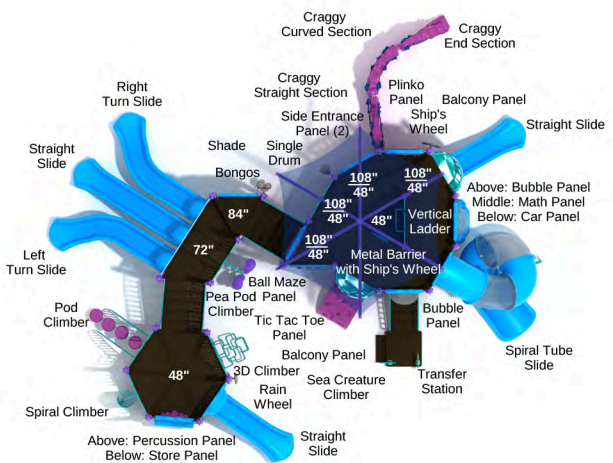

Leadbetter Point

SKU: MF115
Safety Zone: 48' 11" x 56' 9"
Age Range: 5 - 12 years

Post Size: 4.5 inches
Child Capacity: 97 - 113
Fall Height: 108 inches