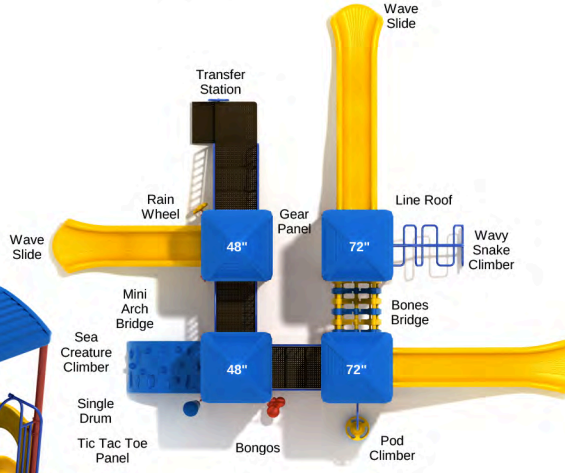

Primary

**Wrath of Calypso**

SKU: KP013  
 Safety Zone: 35' 2" x 31'  
 Age Range: 5 - 12 years  
 Post Size: 3.5 inches  
 Child Capacity: 27 - 31  
 Fall Height: 84 inches

Primary

Neutral

**Balboa Terrace**