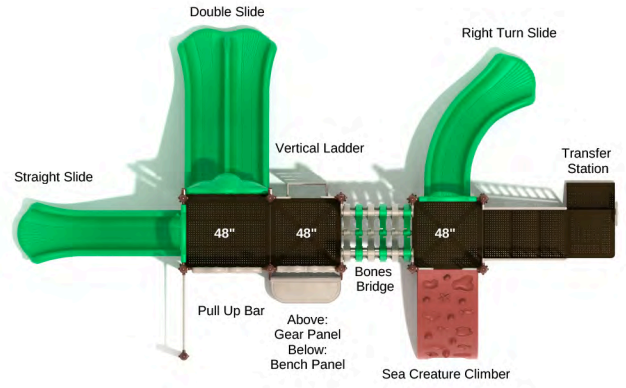

Fall Height: 48 inches

**Gary Gecko's Greenhouse**

SKU: KP127

Safety Zone: 26' 4" x 38'

Age Range: 2 - 12 years

Post Size: 3.5 inches

Child Capacity: 28 - 38

Fall Height: 48 inches