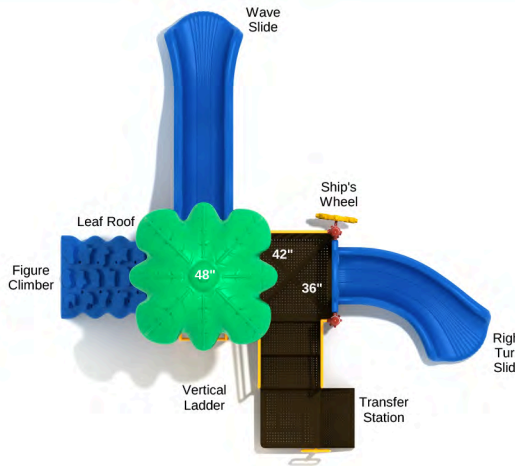

Primary

Primary

**Seaside Manor**

SKU: KP134  
 Safety Zone: 27' 4" x 27' 1"  
 Age Range: 2 - 12 years  
 Post Size: 3.5 inches  
 Child Capacity: 18 - 21  
 Fall Height: 48 inches

Neutral

Primary

**Skyline Club**