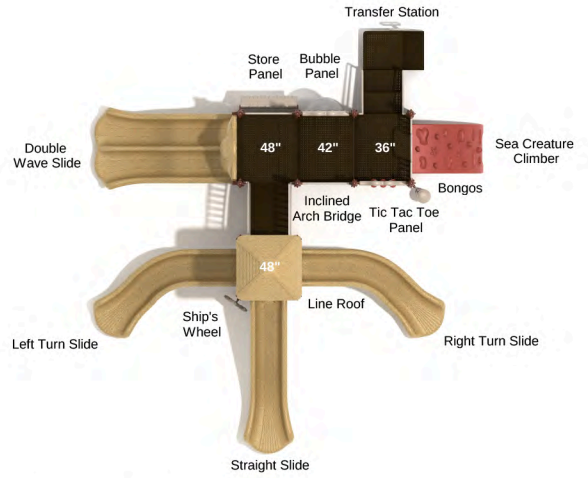

Three Prongs of Neptune

SKU: KP189

Safety Zone: 27' 9" x 37' 2"

Age Range: 2 - 12 years

Post Size: 3.5 inches

Child Capacity: 30 - 40

Fall Height: 48 inches