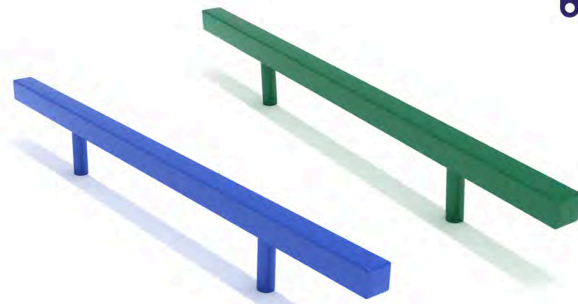

Pebble Path

SKU: FS016
Safety Zone: 19' x 19'
Age Range: 2 - 12 years

In-Stock Colors: Tan Yellow Green Blue
Individual options available

8ft Straight Balance Beam

SKU: FS014
Safety Zone: 20' x 12' 3"
Age Range: 2 - 12 years