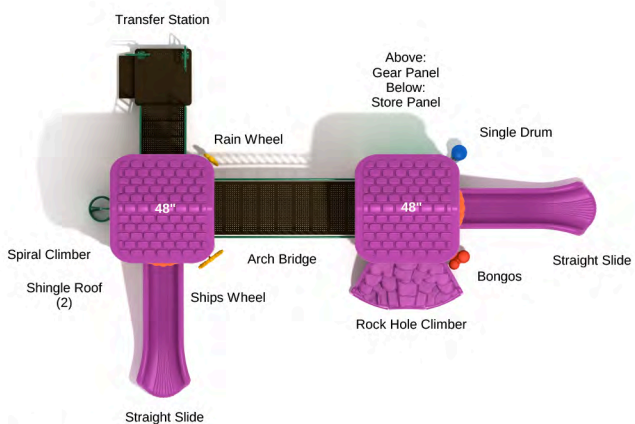

Daybreak Delight

SKU: MF117
Safety Zone: 30' 3" x 33' 4"
Age Range: 2 - 12 years

Post Size: 4.5 inches
Child Capacity: 30 - 40
Fall Height: 48 inches