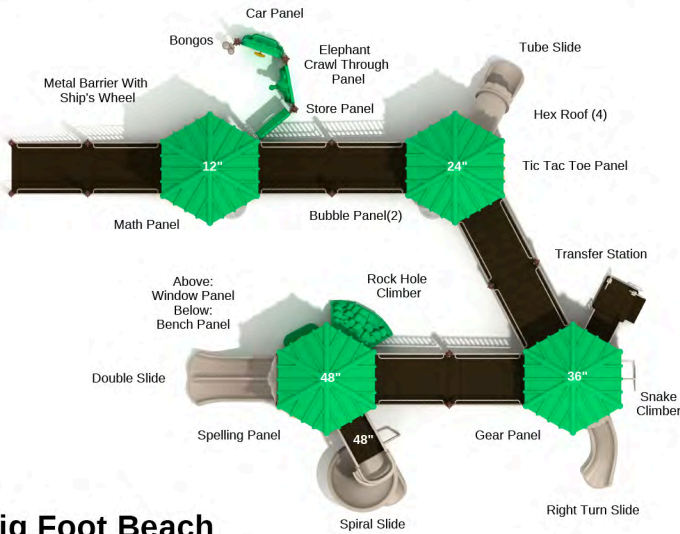

High Country

SKU: FA003

Safety Zone: 44' 5" x 47' 8"

Age Range: 2 - 12 years

Post Size: 5 inches

Child Capacity: 36 - 42

Fall Height: 84 inches