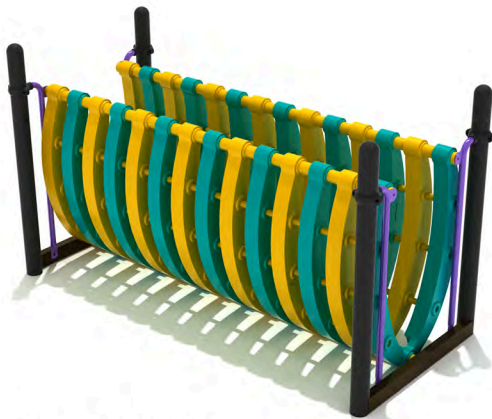

**Freestanding
Bones Bridge**
SKU: FS018
Safety Zone: 15' 1" x 5' 5"
Age Range: 2 - 12 years