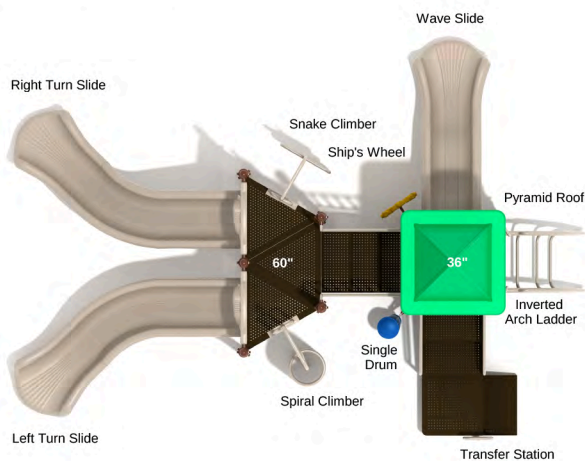

Safety Zone: 26' 2" x 32' 8"

Age Range: 2 - 12 years

Post Size: 3.5 inches

Child Capacity: 29 - 39

Fall Height: 48 inches

**Wildwood Boardwalk**

SKU: KP026

Safety Zone: 25' 7" x 32'