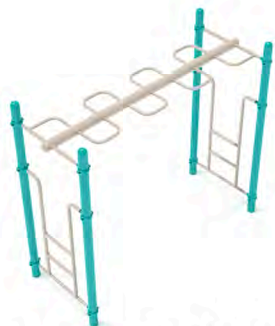

**90 Degree Trapezoid**  
 SKU: TC008  
 Safety Zone: 19' 10" x 19' 11"  
 Age Range: 5 - 12 years

**Straight Snake Climber**  
 SKU: TC005  
 Safety Zone: 19' 8" x 16' 3"  
 Age Range: 5 - 12 years

**Rung Standard Ladder**  
 SKU: TC004  
 Safety Zone: 21' 8" x 21' 8"  
 Age Range: 5 - 12 years