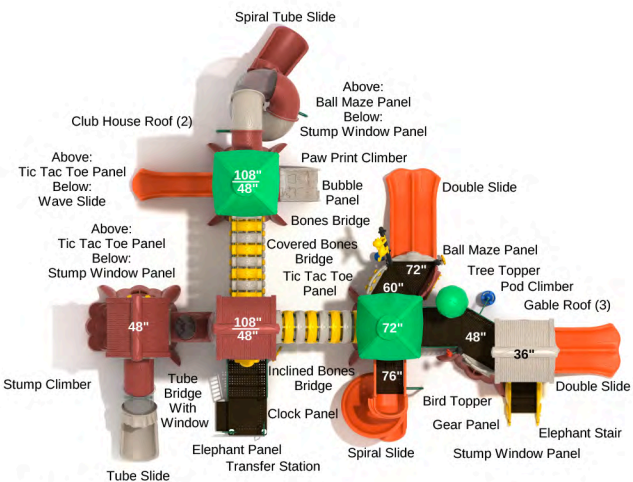

Topanga Canyon

SKU: NT003
Safety Zone: 42' 4" x 51' 3"
Age Range: 5 - 12 years

Post Size: 5 inches
Child Capacity: 36 - 42
Fall Height: 76 inches