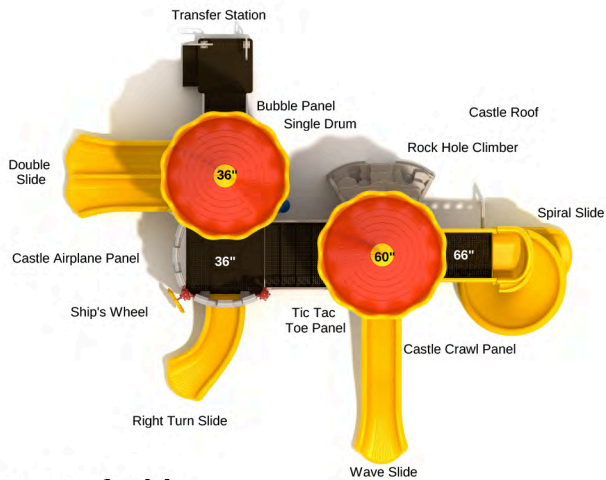

Court of Kids

SKU: KC001
Safety Zone: 33' 9" x 36' 9"
Age Range: 2 - 12 years

Post Size: 4.5 inches
Child Capacity: 32 - 42
Fall Height: 66 inches

Topanga Canyon

SKU: NT003
Safety Zone: 42' 4" x 51' 3"
Age Range: 5 - 12 years

Post Size: 5 inches
Child Capacity: 36 - 42
Fall Height: 76 inches

Skippy Squirrel

SKU: TH002
Safety Zone: 47' 10" x 57' 4"
Age Range: 5 - 12 years

Post Size: 5 inches
Child Capacity: 74 - 84
Fall Height: 108 inches