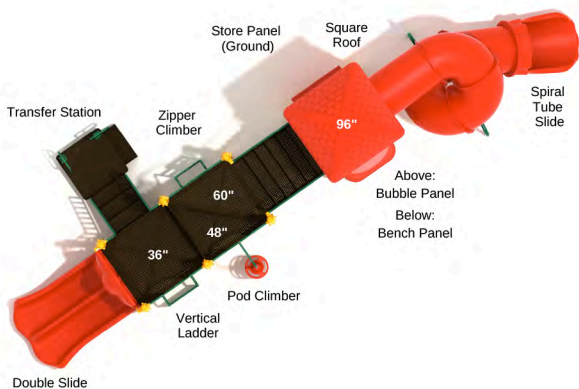

Sandstone Quarry

SKU: MF102

Safety Zone: 42' 2" x 54' 10"

Age Range: 5 - 12 years

Post Size: 4.5 inches

Child Capacity: 64 - 74

Fall Height: 84 inches