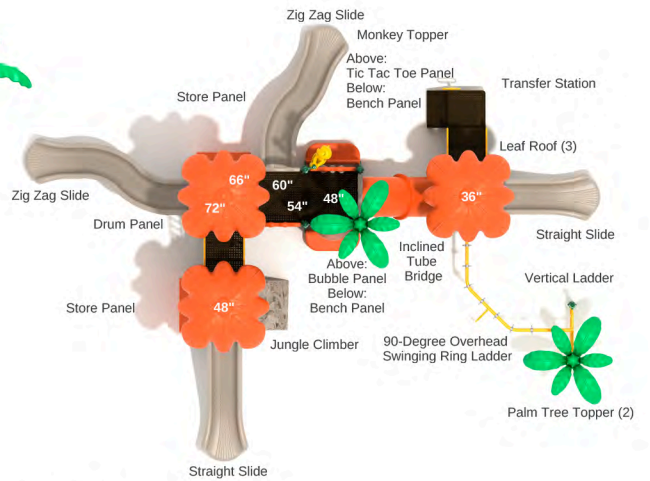

Jumblin' Jamboree

SKU: KP196
Safety Zone: 37' 1" x 44' 3"
Age Range: 5 - 12 years

Post Size: 3.5 inches
Child Capacity: 37 - 47
Fall Height: 84 inches