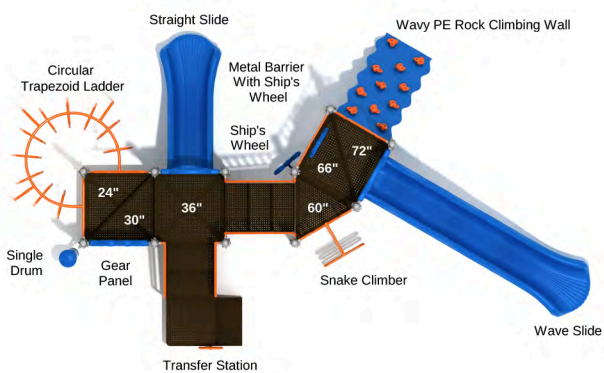

Beeswax Blossom

SKU: KP124

Safety Zone: 27' x 39' 7"

Age Range: 5 - 12 years

Post Size: 3.5 inches

Child Capacity: 26 - 36

Fall Height: 84 inches