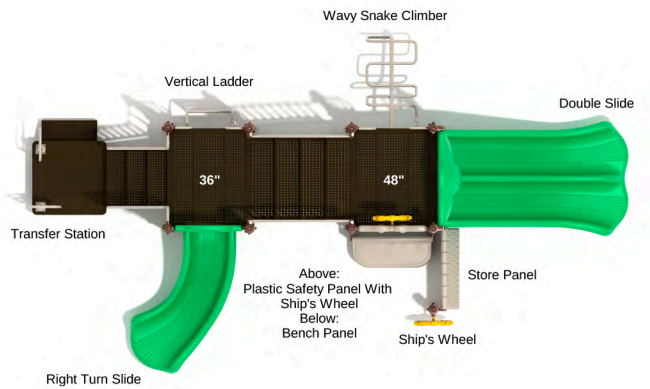

Portobello Road

SKU: KP135

Safety Zone: 27' 8" x 34' 8"

Age Range: 2 - 12 years

Post Size: 3.5 inches

Child Capacity: 23 - 33

Fall Height: 48 inches