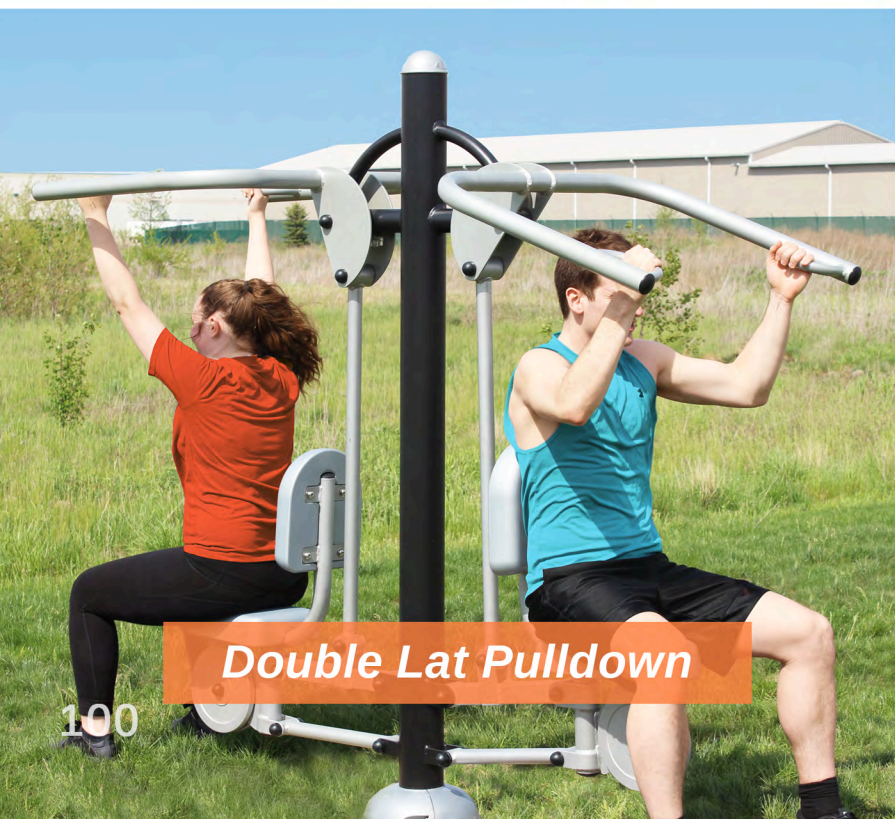

# FITNESS EQUIPMENT

Ages 13 & Up | Endure the Challenge

*Double Lat Pulldown*

100

*Royal Chest Press*

Superior

Confetti

Outback