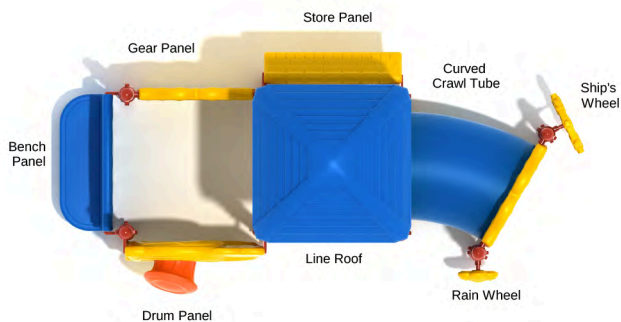

Tot Go Round

SKU: KP176

Safety Zone: 15' 6" x 15' 11"

Age Range: 2 - 5 years

Post Size: 3.5 inches

Child Capacity: 8 - 16

Fall Height: 0