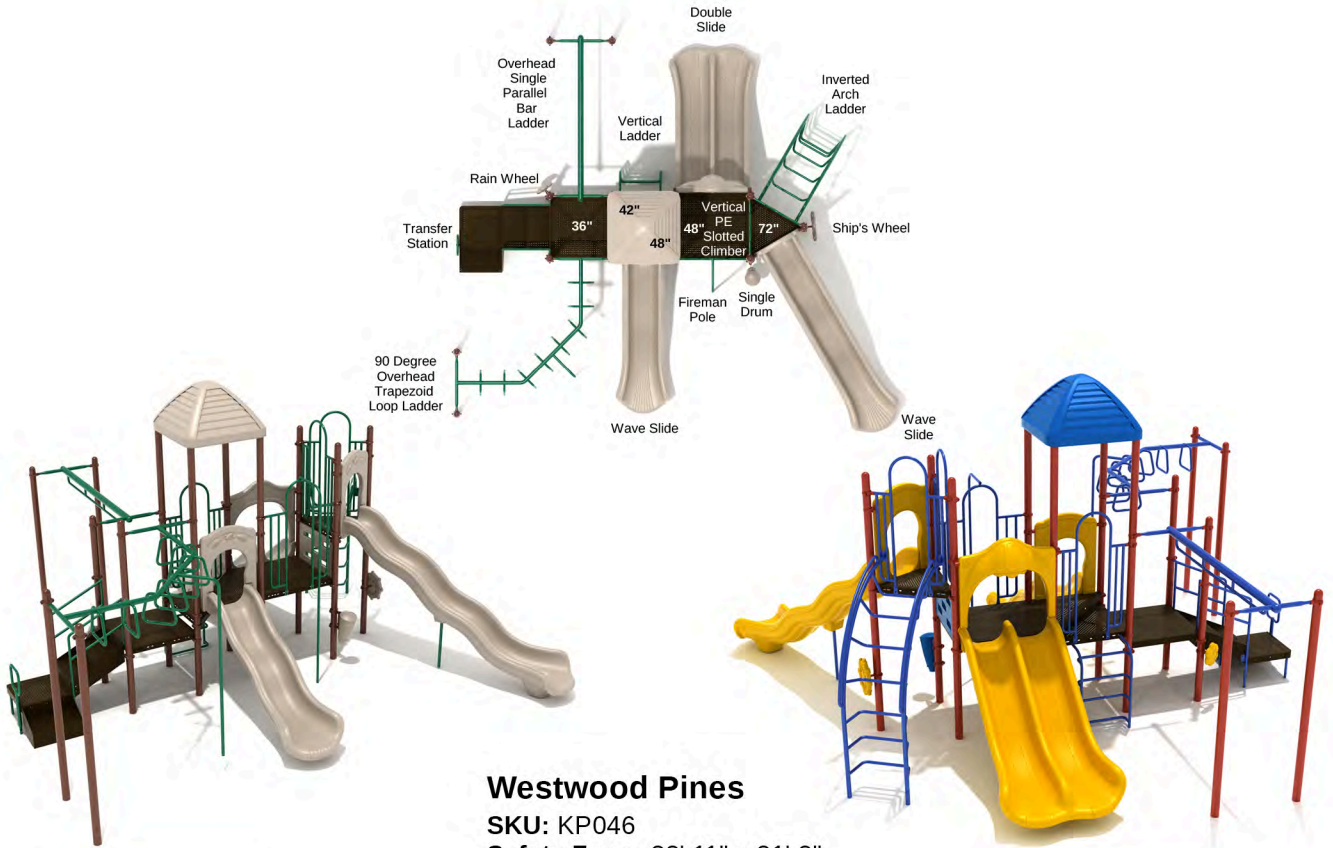

SKU: KP041  
 Safety Zone: 39' 4" x 33' 11"  
 Age Range: 5 - 12 years  
 Post Size: 3.5 inches  
 Child Capacity: 42 - 48  
 Fall Height: 72 inches

Primary

Neutral

**Westwood Pines**

SKU: KP046  
 Safety Zone: 33' 11" x 31' 8"  
 Age Range: 5 - 12 years  
 Post Size: 3.5 inches  
 Child Capacity: 36 - 42  
 Fall Height: 84 inches