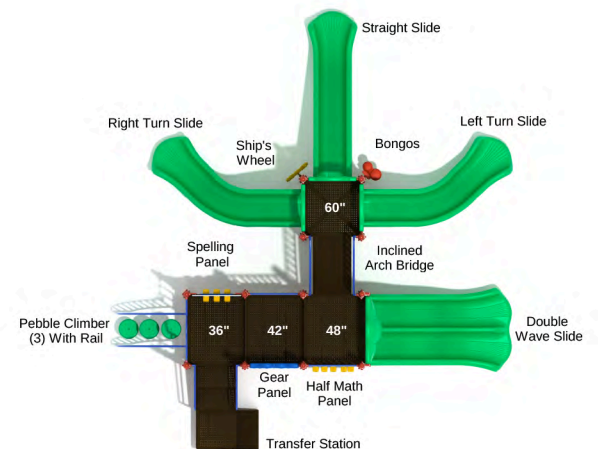

**Carnival of Sorts**

SKU: KP142

Safety Zone: 27' 3" x 34' 10"

Age Range: 2 - 12 years

Post Size: 3.5 inches

Child Capacity: 27 - 37

Fall Height: 48 inches

**Triton's Point**