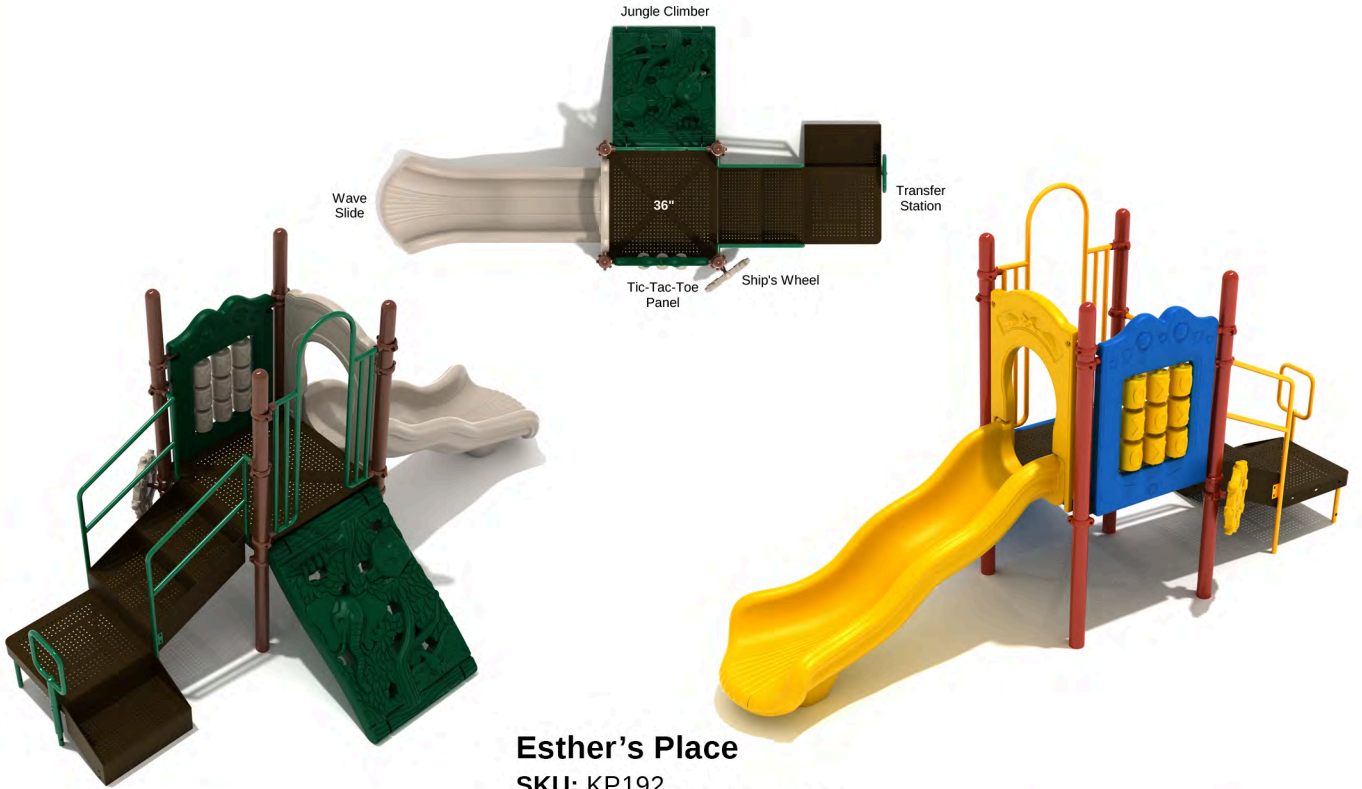

**Port Angeles**

SKU: KP019  
**Safety Zone:** 29' x 28' 8"  
**Age Range:** 2 - 12 years  
**Post Size:** 3.5 inches  
**Child Capacity:** 22 - 26  
**Fall Height:** 48 inches

**Ichabod's Landing**

SKU: KP037  
 Safety Zone: 33' 9" x 22' 8"  
 Age Range: 2 - 12 years  
 Post Size: 3.5 inches  
 Child Capacity: 26 - 30  
 Fall Height: 48 inches

Primary

Neutral

**Victory Field**

SKU: KP010P  
 Safety Zone: 30' 5" x 32' 10"  
 Age Range: 5 - 12 years  
 Post Size: 3.5 inches  
 Child Capacity: 35 - 40  
 Fall Height: 84 inches

Primary

Neutral

Neutral

**Esther's Place**

SKU: KP192

Safety Zone: 25' 6" x 18' 2"

Age Range: 2 - 12 years

Post Size: 3.5 inches

Child Capacity: 10 - 15

Fall Height: 36 inches

Primary