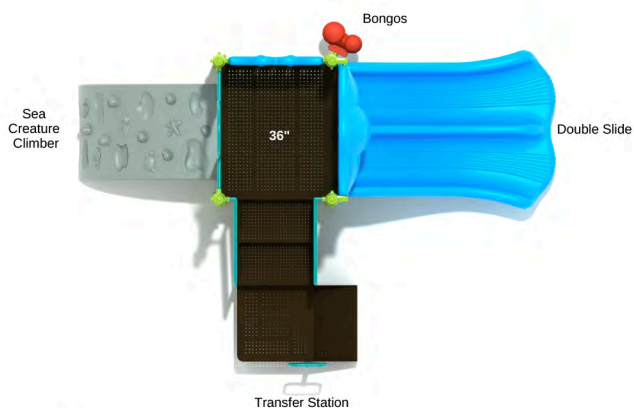

### Lickety-Split

SKU: KP128

Safety Zone: 30' 5" x 32' 11"

Age Range: 2 - 5 years

Post Size: 3.5 inches

Child Capacity: 35 - 45

Fall Height: 48 inches

### Lil' Sprout

SKU: KP101

Safety Zone: 24' 10" x 20' 6"

Age Range: 2 - 5 years

Post Size: 3.5 inches

Child Capacity: 10 - 16

Fall Height: 36 inches