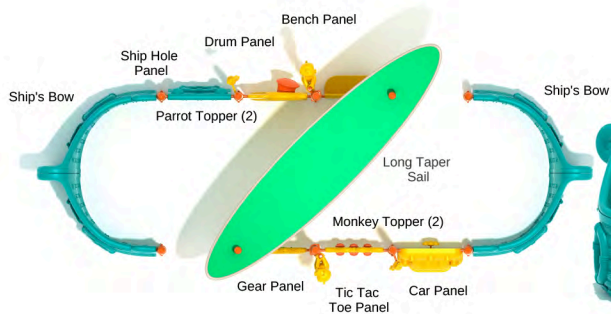

Post Size: 4.5 inches  
 Child Capacity: 30 - 40  
 Fall Height: 48 inches

**Shiver My Timbers**

SKU: PS006

Safety Zone: 17' 3" x 23' 3"

Age Range: 6 months - 12 yrs.

Post Size: 4.5 inches

Child Capacity: 17 - 27