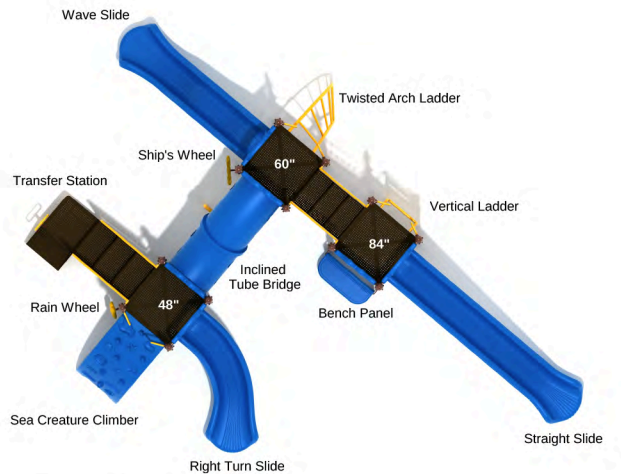

Cloud Peak

SKU: KP105
Safety Zone: 29' 8" x 42' 11"
Age Range: 5 - 12 years

Post Size: 3.5 inches
Child Capacity: 33 - 43
Fall Height: 84 inches