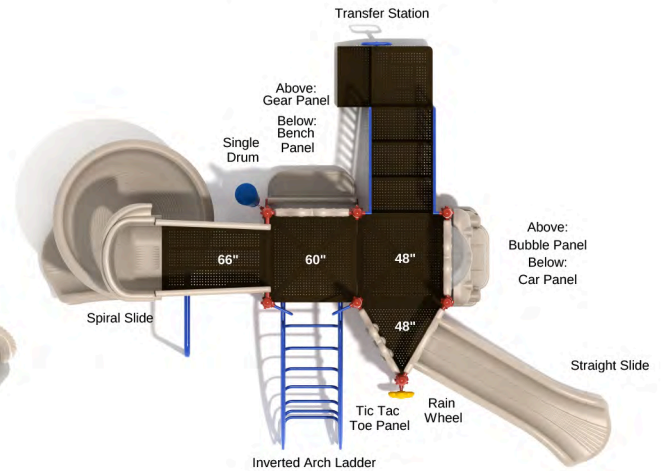

Column Like I See 'Em

SKU: KP027
Safety Zone: 26' 6" x 31' 4"
Age Range: 2 - 12 years

Post Size: 3.5 inches
Child Capacity: 23 - 33
Fall Height: 66 inches