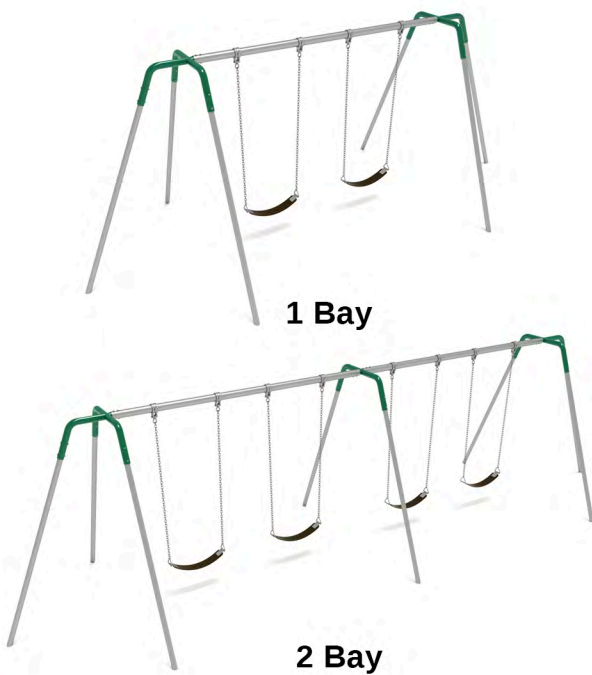

### Single Post Cantilever Swing

Height	SKU	Description	Safety Zone
7' Cantilever, 8' Standard Bay	SW110	1 Cantilever Section, 1 Standard Bay	27' 8" x 32'
7' Cantilever, 8' Standard Bay	SW120	2 Cantilever Sections, 1 Standard Bay	31' 11" x 32'
7' Cantilever, 8' Standard Bay	SW210	1 Cantilever Section, 2 Standard Bays	39' 2" x 32'
7' Cantilever, 8' Standard Bay	SW220	2 Cantilever Sections, 2 Standard Bays	43' 3" x 32'