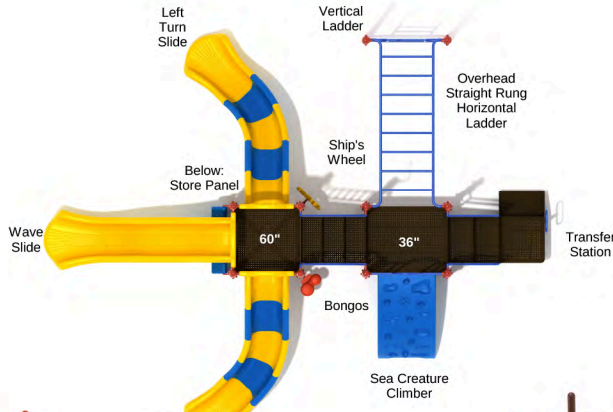

Wrath of Calypso

SKU: KP013
Safety Zone: 35' 2" x 31'
Age Range: 5 - 12 years
Post Size: 3.5 inches
Child Capacity: 27 - 31
Fall Height: 84 inches

Primary

Neutral