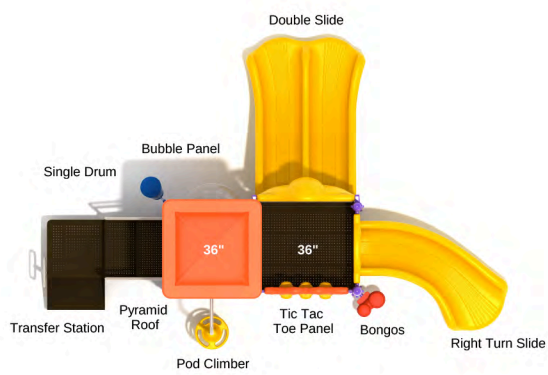

Katella Grove

SKU: KP003
Safety Zone: 23' 11" x 26' 1"
Age Range: 2 - 12 years

Post Size: 3.5 inches
Child Capacity: 15 - 20
Fall Height: 36 inches