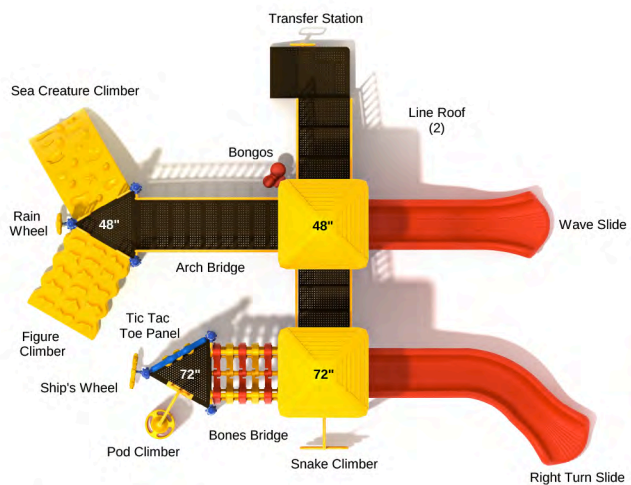

Fall Height: 60 inches

**Tumble Town**

SKU: KP132

Safety Zone: 26' 2" x 37' 1"

Age Range: 2 - 12 years

Post Size: 3.5 inches

Child Capacity: 31 - 41

Fall Height: 72 inches