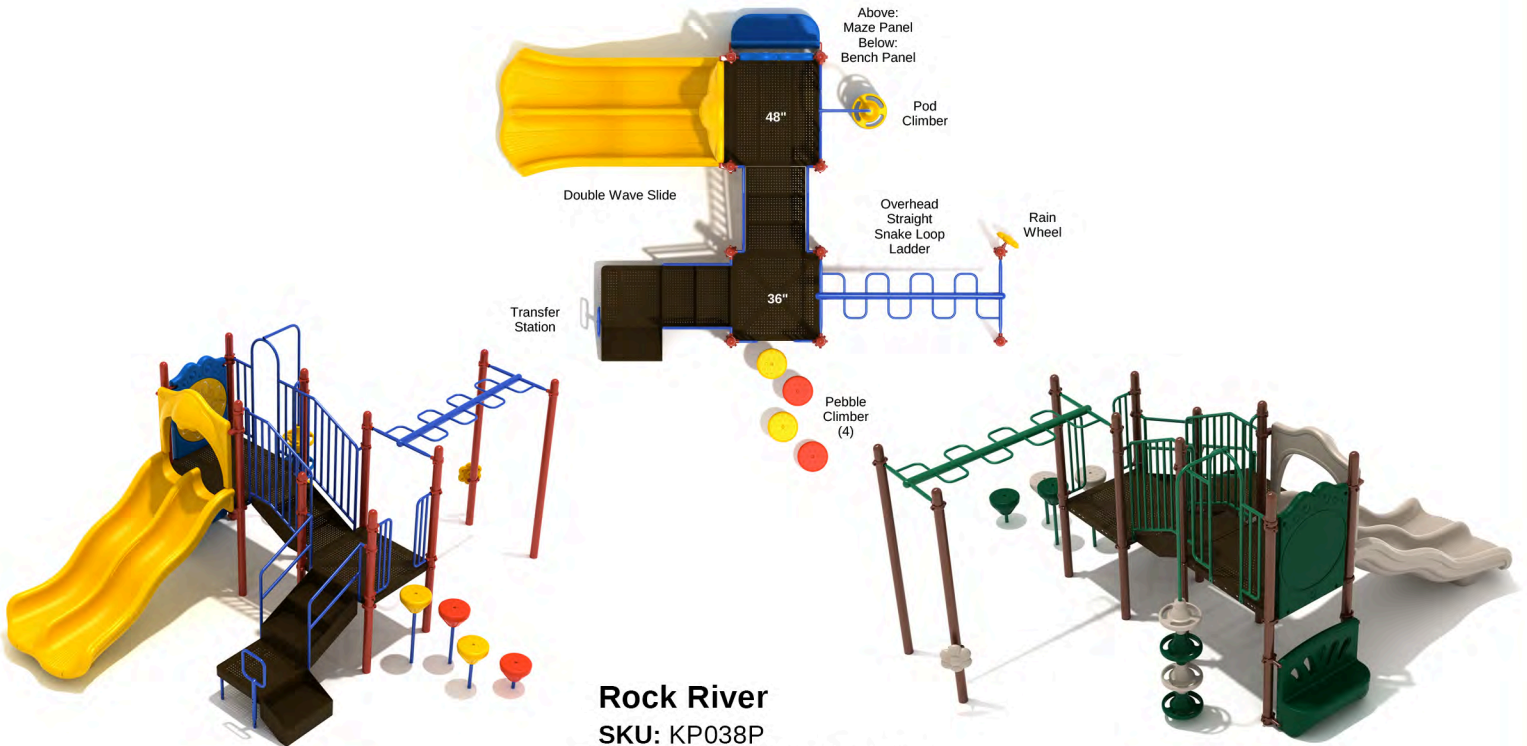

Rock River

SKU: KP038P
Safety Zone: 27' 10" x 30' 9"
Age Range: 5 - 12 years
Post Size: 3.5 inches
Child Capacity: 24 - 28
Fall Height: 84 inches

Primary

Neutral