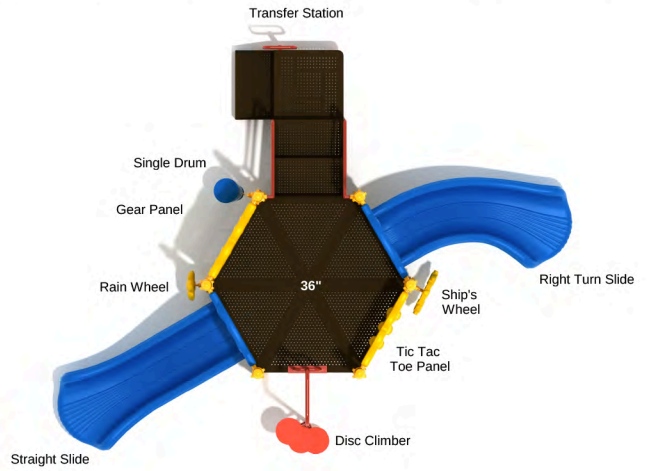

Child Capacity: 6 - 12

Fall Height: 0

**Color of Fun**

SKU: KP144  
 Safety Zone: 18' 4" x 24' 11"  
 Age Range: 2 - 5 years

Post Size: 3.5 inches  
 Child Capacity: 9 - 14  
 Fall Height: 36 inches

**Extra Gumball**