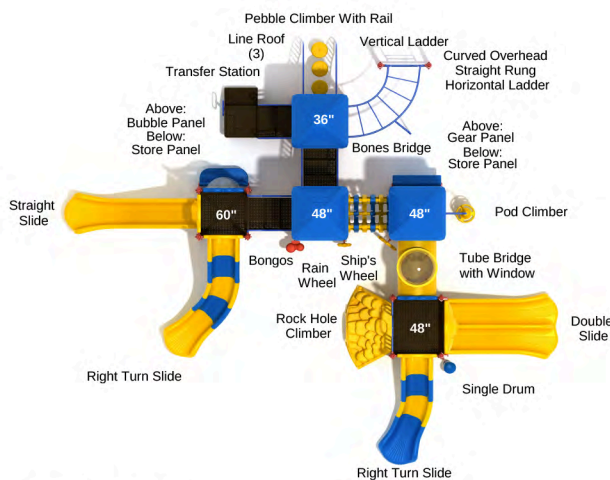

Jumpin' Jack

SKU: KP100
Safety Zone: 43' 6" x 39' 2"
Age Range: 5 - 12 years

Post Size: 3.5 inches
Child Capacity: 53 - 63
Fall Height: 84 inches

Game of Kings

SKU: KP005
Safety Zone: 32' x 42' 1"
Age Range: 5 - 12 years

Post Size: 3.5 inches
Child Capacity: 40 - 48
Fall Height: 84 inches

Pylon Peak

SKU: KP118
Safety Zone: 28' 8" x 37' 6"
Age Range: 5 - 12 years

Post Size: 3.5 inches
Child Capacity: 24 - 34
Fall Height: 84 inches