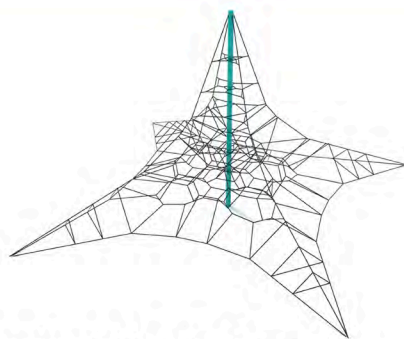

Interstellar Incline

SKU: FN001

Safety Zone: 30' 2" x 30' 2"

Age Range: 5 - 12 years