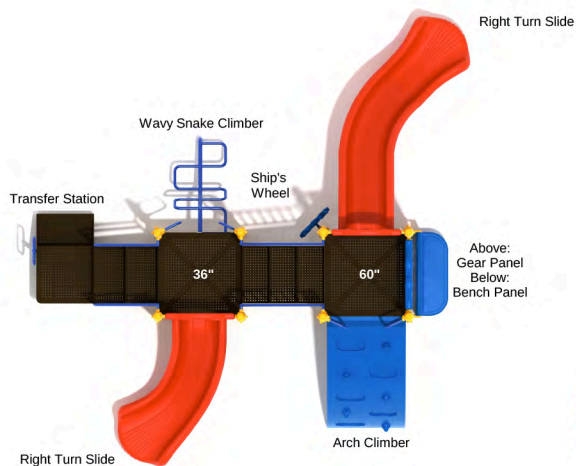

Post Size: 3.5 inches  
 Child Capacity: 20 - 30  
 Fall Height: 60 inches

**Fabulous Four**

SKU: KP017

Safety Zone: 27' 10" x 28' 7"

Age Range: 2 - 12 years

Post Size: 3.5 inches

Child Capacity: 24 - 34

Fall Height: 48 inches