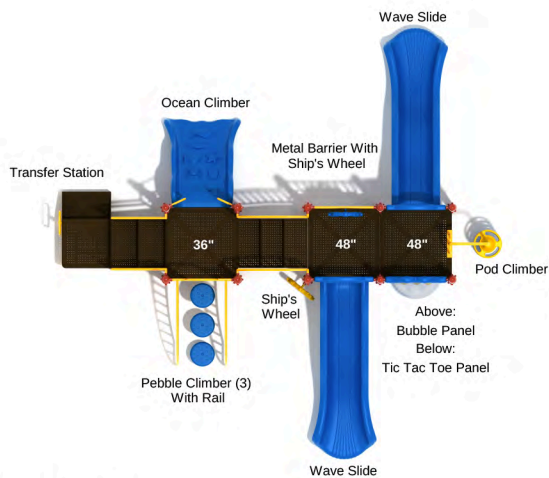

Poppy Fields

SKU: KP123

Safety Zone: 26' 5" x 28' 2"

Age Range: 2 - 12 years

Post Size: 3.5 inches

Child Capacity: 23 - 33

Fall Height: 48 inches