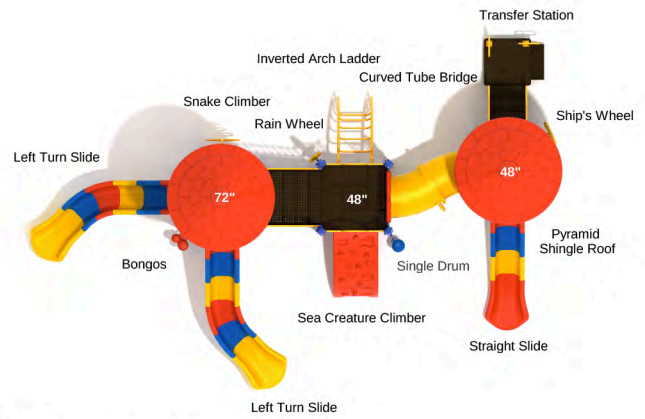

Candies Crush

SKU: MF100
Safety Zone: 27' 9" x 37' 2"
Age Range: 5 - 12 years

Post Size: 4.5 inches
Child Capacity: 32 - 42
Fall Height: 72 inches