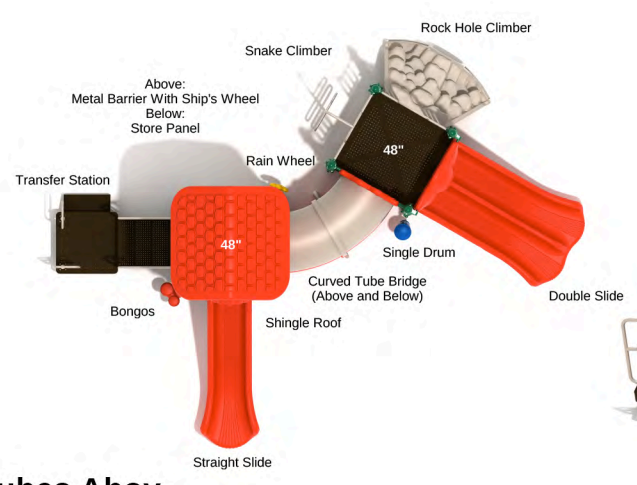

Morning Side

SKU: MF012
Safety Zone: 24' 6" x 38' 1"
Age Range: 5 - 12 years

Post Size: 4.5 inches
Child Capacity: 32 - 42
Fall Height: 48 inches