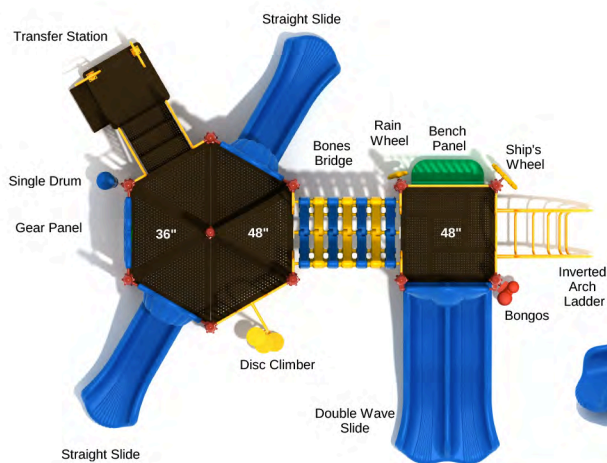

**Daybreak Delight**

SKU: MF117  
 Safety Zone: 30' 3" x 33' 4"  
 Age Range: 2 - 12 years

Post Size: 4.5 inches  
 Child Capacity: 30 - 40  
 Fall Height: 48 inches

**Sunset Village**

SKU: MF113  
 Safety Zone: 28' 10" x 36' 8"  
 Age Range: 2 - 12 years