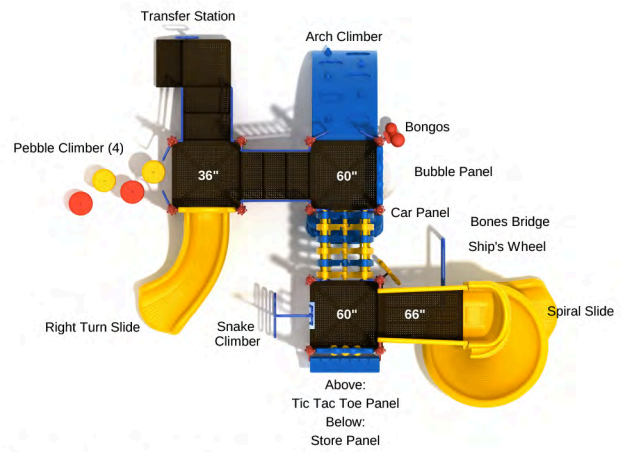

Venetian Shores

SKU: KP022

Safety Zone: 44' 11" x 51' 6"

Age Range: 5 - 12 years

Post Size: 3.5 inches

Child Capacity: 67 - 77

Fall Height: 84 inches

Happy Go Lucky

SKU: KP007

Safety Zone: 28' x 33' 3"

Age Range: 5 - 12 years

Post Size: 3.5 inches

Child Capacity: 29 - 39

Fall Height: 66 inches

TOP SELLERS