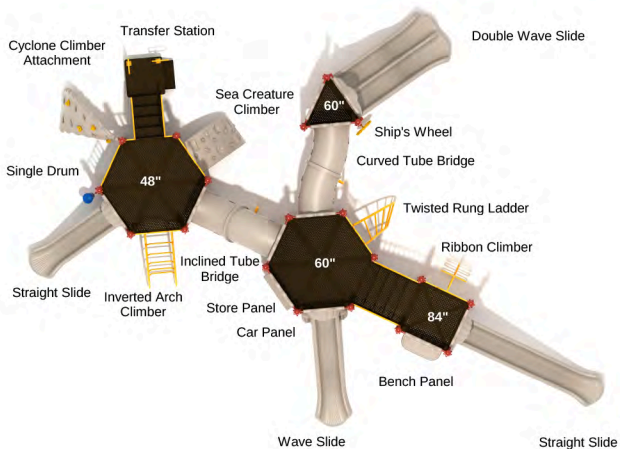

Sandstone Quarry

SKU: MF102

Safety Zone: 42' 2" x 54' 10"

Age Range: 5 - 12 years

Post Size: 4.5 inches

Child Capacity: 64 - 74

Fall Height: 84 inches

El Segundo

SKU: MF001

Safety Zone: 27' 9" x 37' 2"

Age Range: 5 - 12 years

Post Size: 4.5 inches

Child Capacity: 32 - 42

Fall Height: 96 inches

Blooming Fun

SKU: MF002

Safety Zone: 27' 9" x 37' 2"

Age Range: 5 - 12 years

Post Size: 4.5 inches

Child Capacity: 45 - 55

Fall Height: 76 inches