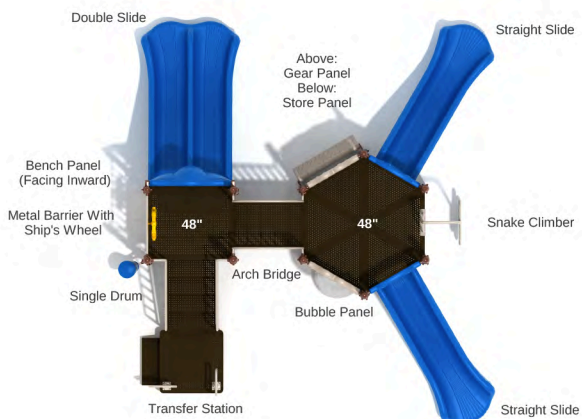

Wildwood Boardwalk

SKU: KP026

Safety Zone: 25' 7" x 32'

Age Range: 2 - 12 years

Post Size: 3.5 inches

Child Capacity: 27 - 37

Fall Height: 60 inches