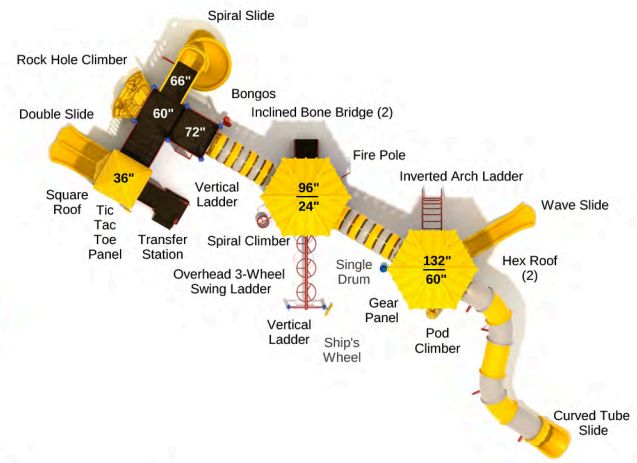

Grand Teton

SKU: MF005
Safety Zone: 35' 7" x 73' 10"
Age Range: 5 - 12 years

Post Size: 4.5 inches
Child Capacity: 78 - 90
Fall Height: 84 inches