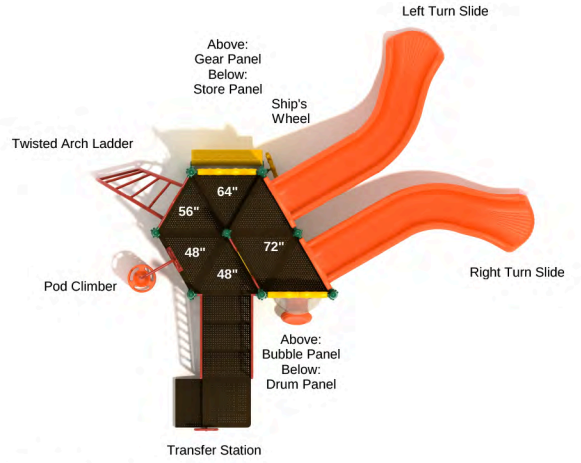

SKU: KP131

Safety Zone: 30' 1" x 35' 4"

Age Range: 5 - 12 years

Post Size: 3.5 inches

Child Capacity: 34 - 44

Fall Height: 84 inches

**Double Trouble**

SKU: KP154  
 Safety Zone: 30' 5" x 24' 10"  
 Age Range: 5 - 12 years