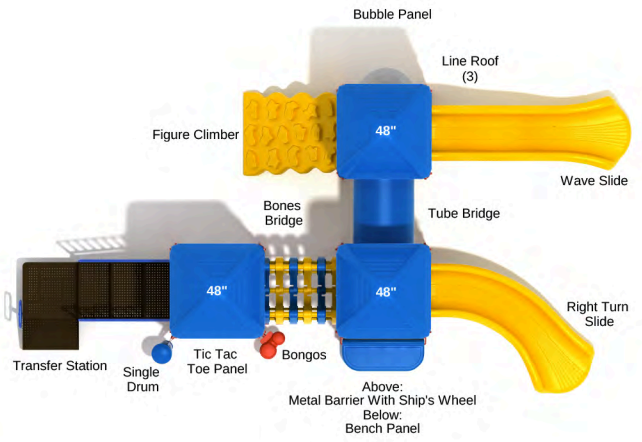

Triple Crown Jewels

SKU: KP031
Safety Zone: 23' 1" x 34' 5"
Age Range: 2 - 12 years

Post Size: 3.5 inches
Child Capacity: 25 - 35
Fall Height: 48 inches