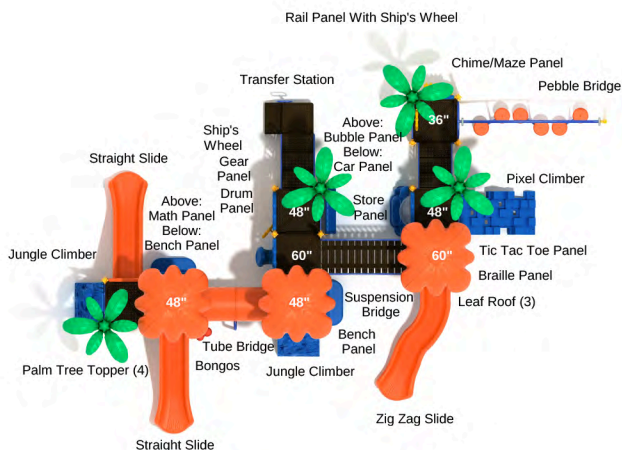

Azure to Have Fun

SKU: KP121

Safety Zone: 26' 7" x 32' 4"

Age Range: 2 - 12 years

Post Size: 3.5 inches

Child Capacity: 31 - 41

Fall Height: 72 inches