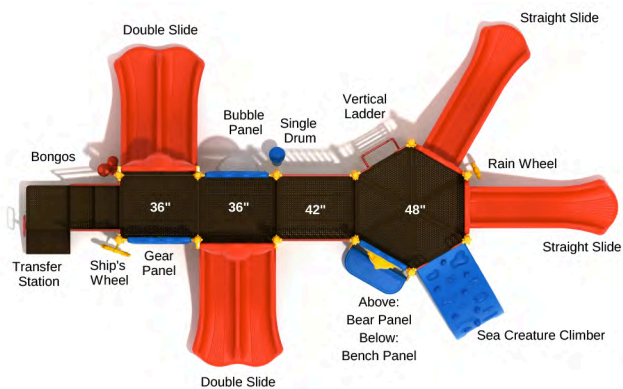

**Bridge the Gap**

SKU: KP034

Safety Zone: 29' 6" x 35' 3"

Age Range: 2 - 12 years

Post Size: 3.5 inches

Child Capacity: 34 - 44

Fall Height: 72 inches

**Return of Recess**

SKU: KP141

Safety Zone: 28' 11" x 40' 2"

Age Range: 2 - 12 years

Post Size: 3.5 inches

Child Capacity: 39 - 49

Fall Height: 48 inches

**Mack's Mangrove**

SKU: KP126