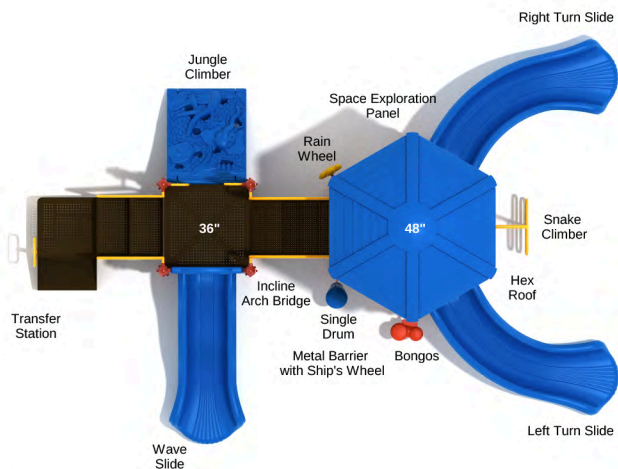

Above the Horizon

SKU: KP029

Safety Zone: 26' 2" x 32' 8"

Age Range: 2 - 12 years

Post Size: 3.5 inches

Child Capacity: 29 - 39

Fall Height: 48 inches

Wildwood Boardwalk

SKU: KP026

Safety Zone: 25' 7" x 32'

Age Range: 2 - 12 years

Post Size: 3.5 inches

Child Capacity: 27 - 37

Fall Height: 60 inches

Surfin' the Seas

SKU: KP119

Safety Zone: 27' 2" x 30' 5"

Age Range: 2 - 12 years

Post Size: 3.5 inches

Child Capacity: 26 - 36

Fall Height: 48 inches