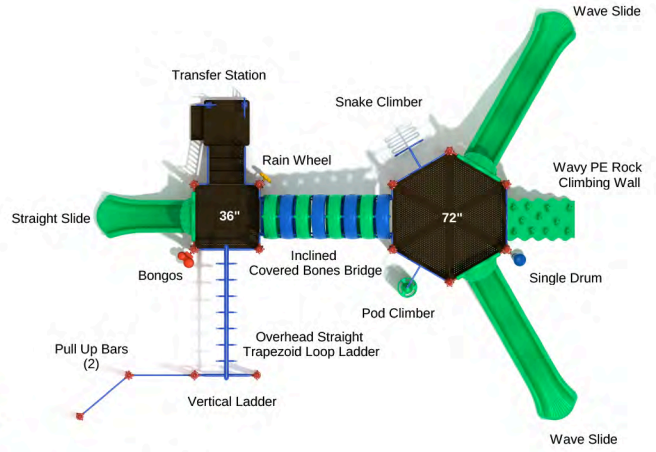

Post Size: 4.5 inches  
 Child Capacity: 26 - 36  
 Fall Height: 48 inches

**Slides Alive**

SKU: MF007  
 Safety Zone: 27' 9" x 37' 2"  
 Age Range: 5 - 12 years

Post Size: 4.5 inches  
 Child Capacity: 25 - 35  
 Fall Height: 96 inches