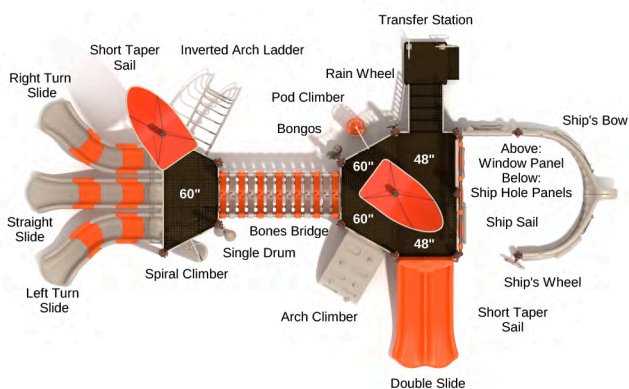

Fall Height: 0 inches

**Royal Fortunes**

SKU: PS004

Safety Zone: 37' 10" x 37' 11"

Age Range: 5 - 12 years

Post Size: 4.5 inches

Child Capacity: 32 - 42

Fall Height: 76 inches