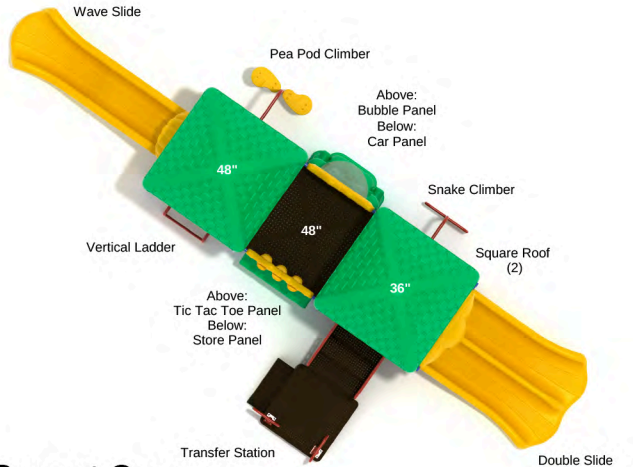

Sunset Cove

SKU: MF013
Safety Zone: 27' 9" x 37' 2"
Age Range: 2 - 12 years

Post Size: 4.5 inches
Child Capacity: 27 - 37
Fall Height: 48 inches