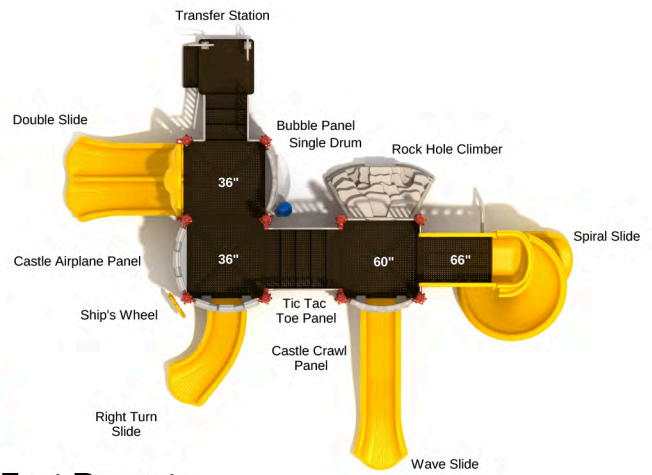

SKU: KC002

Safety Zone: 29' 11" x 49' 5"

Age Range: 2 - 12 years

Post Size: 4.5 inches

Child Capacity: 37 - 47

Fall Height: 76 inches

**Fort Rugrat**

SKU: KC003