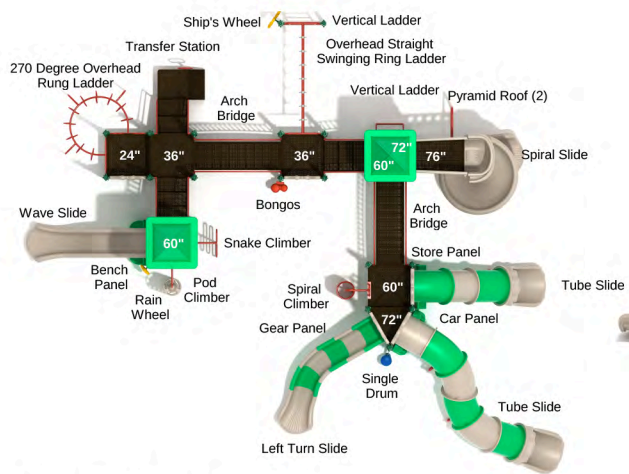

# ORIGIN PLAY SYSTEMS

Fundamentals of Play | Engaging Structures for Various Ages

*Venetian Shores - KP022*

**Venetian Shores**

SKU: KP022

Safety Zone: 44' 11" x 51' 6"

Age Range: 5 - 12 years

Post Size: 3.5 inches