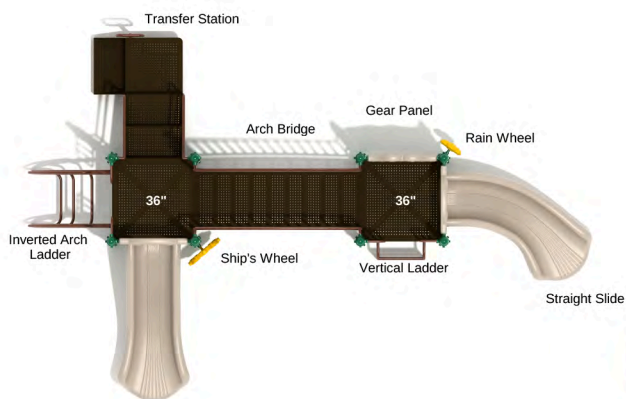

Grassy Branch

SKU: KP143
Safety Zone: 25' 1" x 32' 7"
Age Range: 2 - 5 years

Post Size: 3.5 inches
Child Capacity: 21 - 31
Fall Height: 36 inches

Sweet Tooth

SKU: KP130
Safety Zone: 26' x 28' 6"
Age Range: 2 - 5 years

Post Size: 3.5 inches
Child Capacity: 21 - 31
Fall Height: 36 inches

Adventure Horizon

SKU: KP109
Safety Zone: 26' 7" x 30' 10"
Age Range: 2 - 5 years

Post Size: 3.5 inches
Child Capacity: 25 - 35
Fall Height: 36 inches