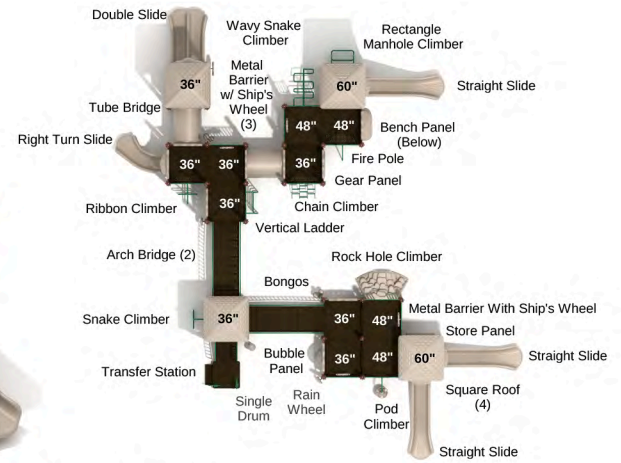

Canyon County

SKU: MF004
Safety Zone: 52' 11" x 57' 1"
Age Range: 2 - 12 years

Post Size: 4.5 inches
Child Capacity: 87 - 100
Fall Height: 60 inches