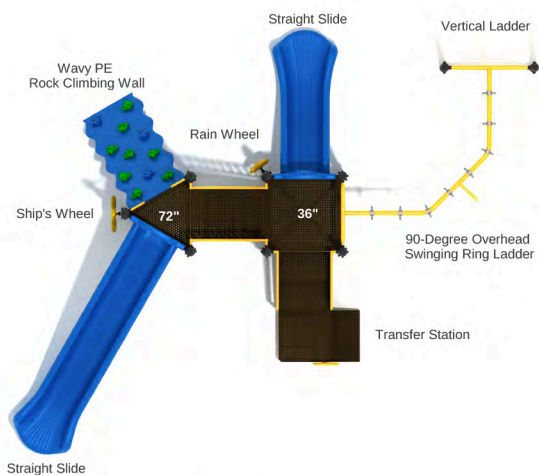

### Carrot Crop

SKU: KP136

Safety Zone: 36' 3" x 44' 1"

Age Range: 5 - 12 years

Post Size: 3.5 inches

Child Capacity: 47 - 57

Fall Height: 76 inches