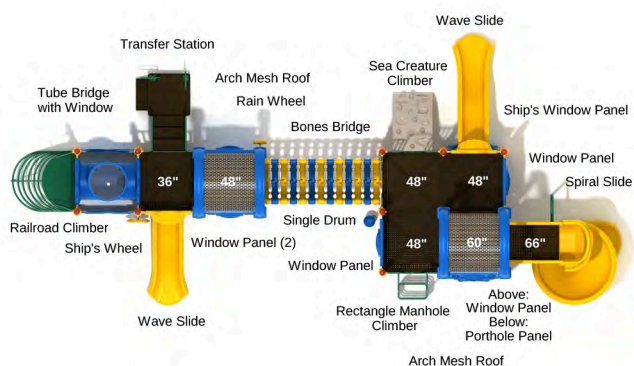

### Briar's Meadows

SKU: MF107

Safety Zone: 30' 8" x 45' 2"

Age Range: 5 - 12 years

Post Size: 4.5 inches

Child Capacity: 40 - 50

Fall Height: 60 inches