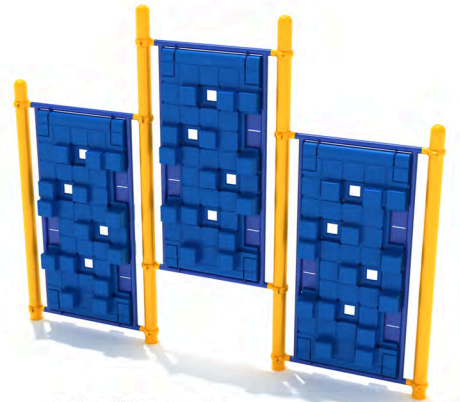

**Project Longshot**

SKU: FN011

Safety Zone: 41' 11" x 49'

Age Range: 5 - 12 years

**Pixel Fence**  
 SKU: PX004  
 Safety Zone: 18' 7" x 24' 6"  
 Age Range: 5 - 12 years

**Pixel Funnel**  
 SKU: PX002  
 Safety Zone: 27' 6" x 27' 6"  
 Age Range: 5 - 12 years

**Pixel Bridge**  
 SKU: PX005  
 Safety Zone: 15' 1" x 19' 7"  
 Age Range: 5 - 12 years

**Pixel Half Zag**  
 SKU: PX008  
 Safety Zone: 13' 6" x 19'  
 Age Range: 5 - 12 years

**Pixel Tower**  
 SKU: PX003  
 Safety Zone: 12' 11" x 21' 2"  
 Age Range: 5 - 12 years