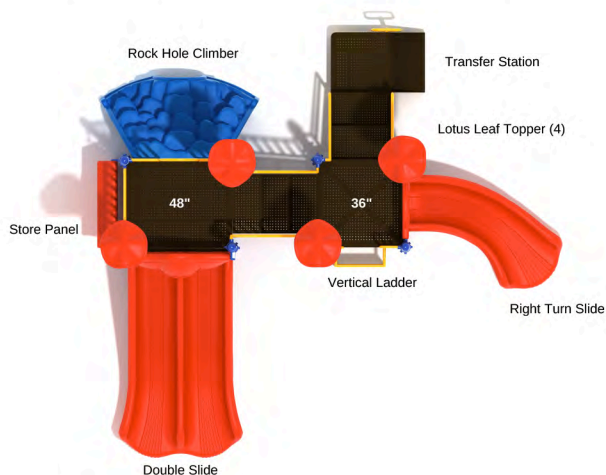

Rosewood Plantation

SKU: KP140

Safety Zone: 29' 5" x 40' 1"

Age Range: 2 - 12 years

Post Size: 3.5 inches

Child Capacity: 27 - 37

Fall Height: 60 inches