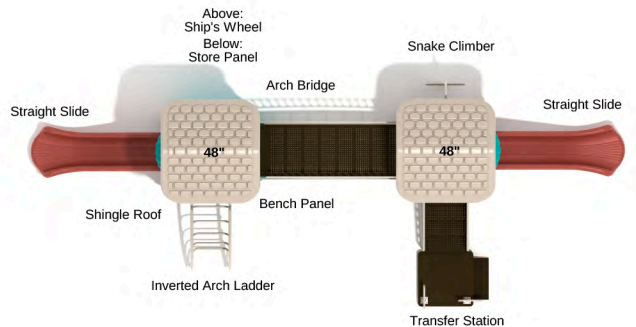

Bells and Whistles

SKU: MF116
Safety Zone: 23' 6" x 41' 7"
Age Range: 2 - 5 years

Post Size: 3.5 inches
Child Capacity: 22 - 32
Fall Height: 48 inches