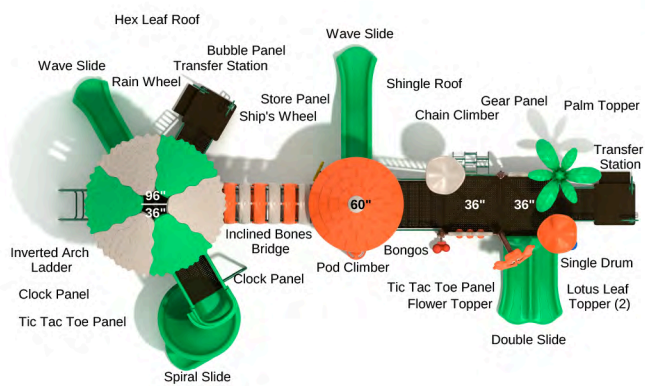

**Budding Horizon**

SKU: TP002

Safety Zone: 46' x 47' 9"

Age Range: 5 - 12 years

Post Size: 4.5 inches

Child Capacity: 53 - 63

Fall Height: 84 inches

**Big Island**