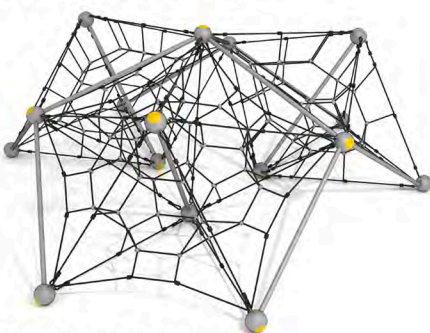

Galactic Quest

SKU: FN006

Safety Zone: 31' 3" x 34'

Age Range: 5 - 12 years