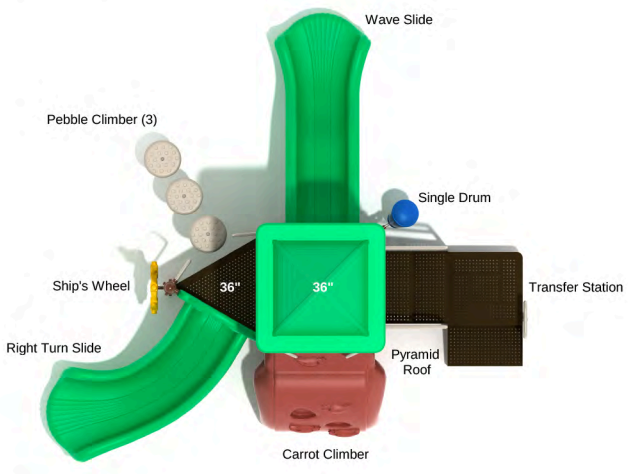

**Honeycrisp Delight**

SKU: KP033

Safety Zone: 26' 5" x 36' 11"

Age Range: 2 - 12 years

Post Size: 3.5 inches

Child Capacity: 30 - 40

Fall Height: 48 inches

**Copper Canyon**

SKU: KP102

Safety Zone: 28' 5" x 30' 6"

Age Range: 5 - 12 years

Post Size: 3.5 inches

Child Capacity: 25 - 35

Fall Height: 60 inches

**Blue Plus Two**

SKU: KP145  
 Safety Zone: 21' 1" x 28' 1"  
 Age Range: 2 - 5 years

Post Size: 3.5 inches  
 Child Capacity: 13 - 17  
 Fall Height: 36 inches

**Katella Grove**

SKU: KP003  
 Safety Zone: 23' 11" x 26' 1"  
 Age Range: 2 - 12 years

Post Size: 3.5 inches  
 Child Capacity: 15 - 20  
 Fall Height: 36 inches