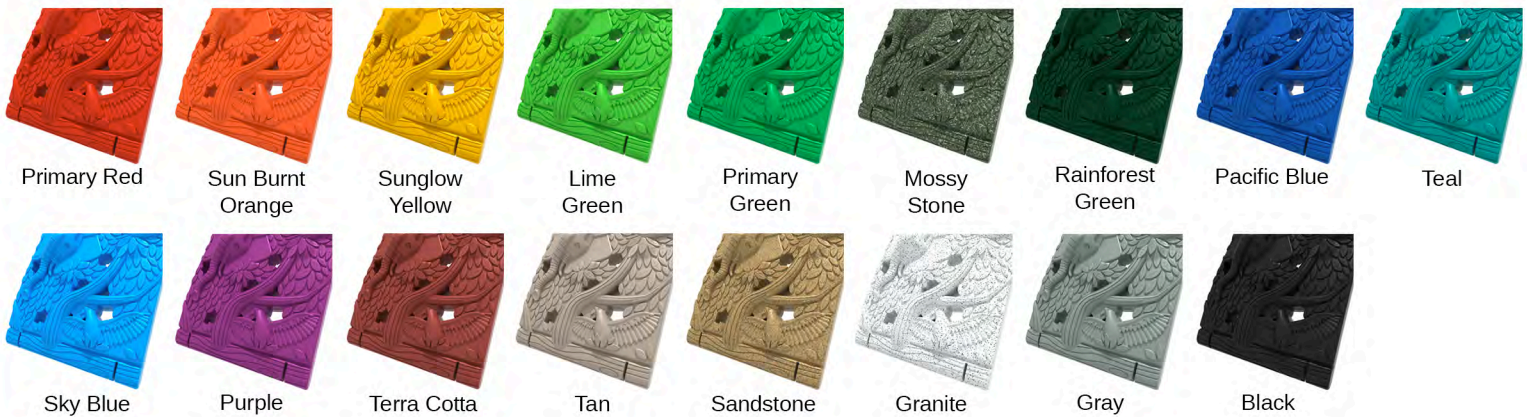

We at AAA State of Play have seen almost every combination you can think of. Use this list to customize your commercial playground equipment to create a unique structure of your liking. See our wide range of colors for our various play structure parts. Find our "Shades of Play Color" app online to see a visual of your specific color requirements.

Post and Metal

Plastics

Handholds

Full Polyethylene Panel