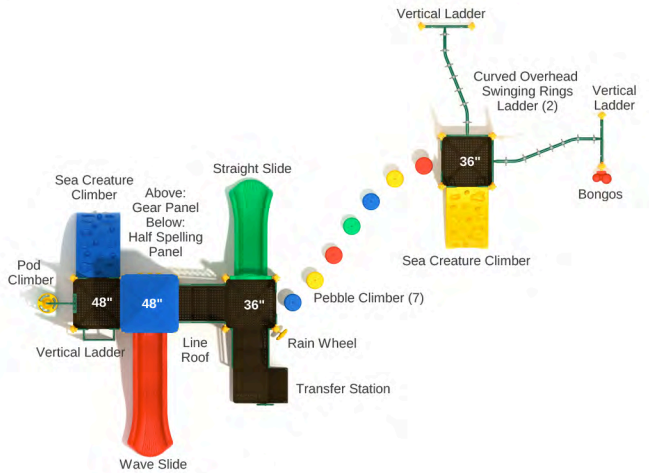

Lucky's Gold Rush

SKU: KP004
Safety Zone: 36' 2" x 44' 8"
Age Range: 5 - 12 years

Post Size: 3.5 inches
Child Capacity: 40 - 48
Fall Height: 84 inches