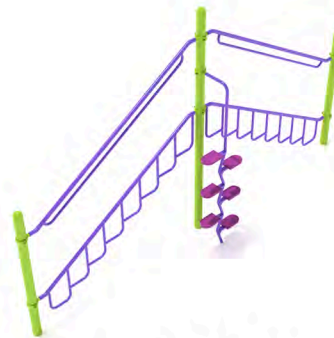

**Parallel Bar**  
 SKU: TC014  
 Safety Zone: 19' 8" x 16' 3"  
 Age Range: 5 - 12 years

**Double Sway Bridge**  
 SKU: TC017  
 Safety Zone: 19' 8" x 15' 10"  
 Age Range: 5 - 12 years

**90-Degree Standard Horizontal**  
 SKU: TC002  
 Safety Zone: 19' 7" x 19' 7"  
 Age Range: 5 - 12 years