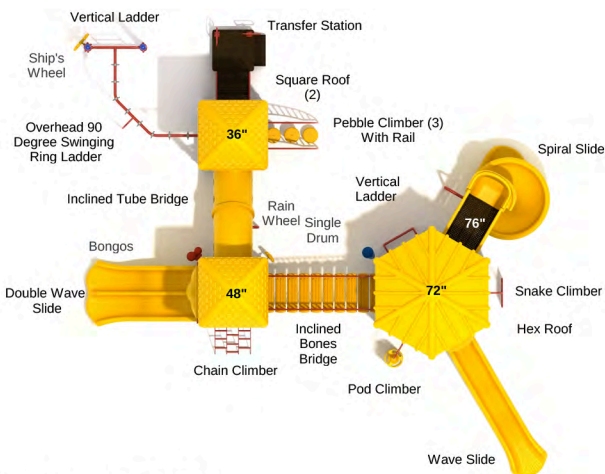

King Ranch

SKU: MF010
Safety Zone: 27' 9" x 37' 2"
Age Range: 5 - 12 years

Post Size: 4.5 inches
Child Capacity: 46 - 56
Fall Height: 76 inches