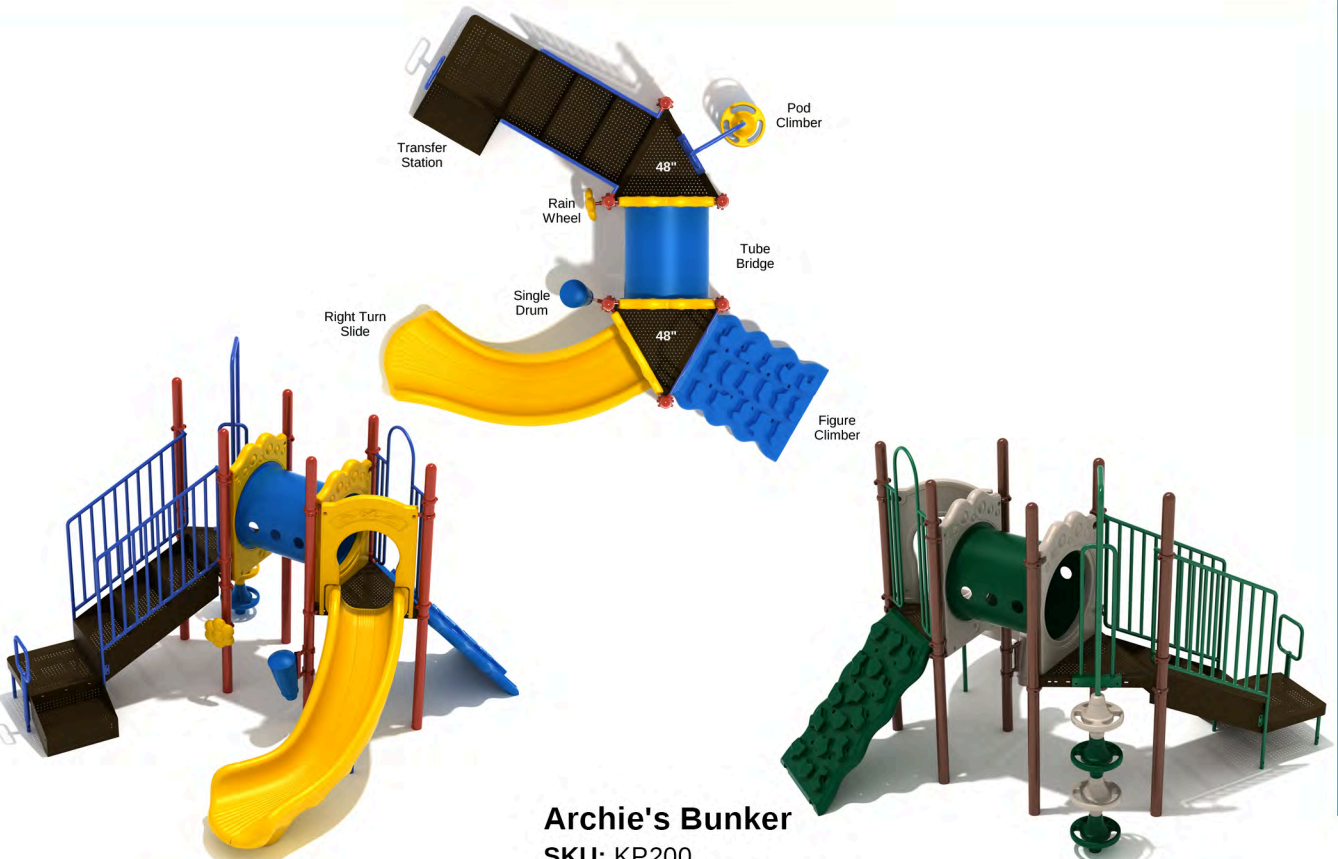

Age Range: 2 - 12 years

Post Size: 3.5 inches

Child Capacity: 13 - 15

Fall Height: 36 inches

**Buck Gully**

SKU: KP201

Safety Zone: 27' 1" x 33' 4"

Age Range: 2 - 12 years

Post Size: 3.5 inches

Child Capacity: 25 - 35

Fall Height: 48 inches

**Archie's Bunker**

SKU: KP200  
 Safety Zone: 24' 5" x 24' 5"  
 Age Range: 2 - 12 years  
 Post Size: 3.5 inches  
 Child Capacity: 20 - 26  
 Fall Height: 48 inches