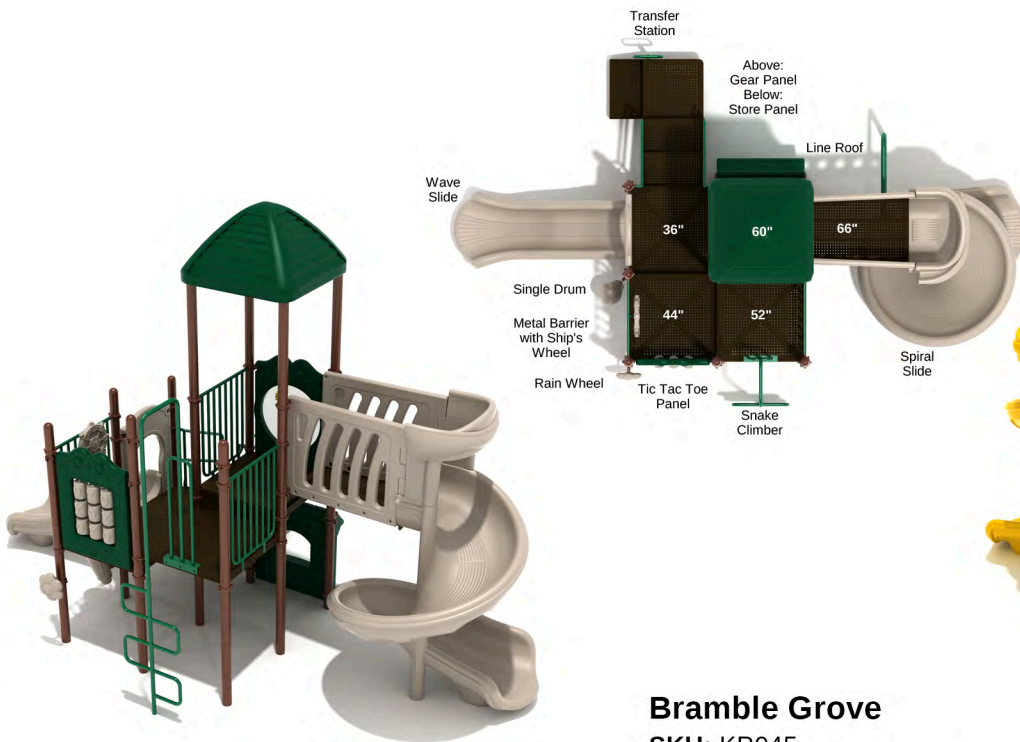

Safety Zone: 28' 9" x 28' 7"

Age Range: 5 - 12 years

Post Size: 3.5 inches

Child Capacity: 25 - 29

Fall Height: 84 inches

Neutral

Primary

**Maple Bluff**

SKU: KP040P  
 Safety Zone: 33' 11" x 30' 4"  
 Age Range: 2 - 12 years  
 Post Size: 3.5 inches  
 Child Capacity: 33 - 38  
 Fall Height: 60 inches

Primary

Neutral

**Rock River**

SKU: KP038P  
 Safety Zone: 27' 10" x 30' 9"  
 Age Range: 5 - 12 years  
 Post Size: 3.5 inches  
 Child Capacity: 24 - 28  
 Fall Height: 84 inches

Primary

Neutral

**Clash of the Trident**

SKU: KP012  
 Safety Zone: 35' 2" x 31'  
 Age Range: 2 - 12 years  
 Post Size: 3.5 inches  
 Child Capacity: 28 - 32  
 Fall Height: 60 inches

**Bramble Grove**

SKU: KP045  
 Safety Zone: 24' 4" x 31' 3"  
 Age Range: 2 - 12 years  
 Post Size: 3.5 inches  
 Child Capacity: 28 - 32  
 Fall Height: 66 inches

Primary

Neutral

**Cruisin' the Caspian**

SKU: KP104  
**Safety Zone:** 34' 3" x 38' 9"  
**Age Range:** 5 - 12 years  
**Post Size:** 3.5 inches  
**Child Capacity:** 38 - 45  
**Fall Height:** 84 inches