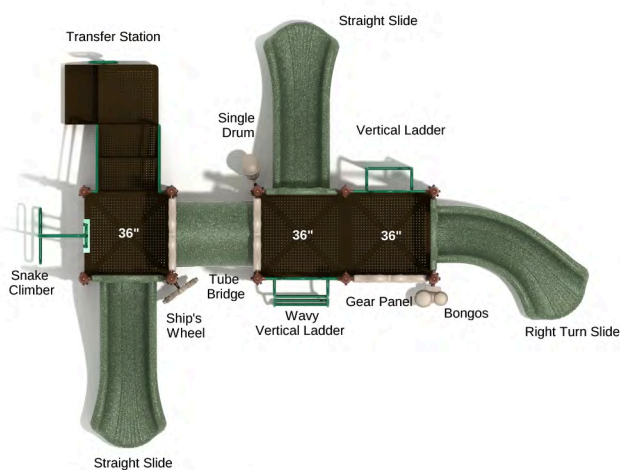

Post Size: 3.5 inches  
 Child Capacity: 21 - 31  
 Fall Height: 36 inches

**Sweet Tooth**

SKU: KP130  
 Safety Zone: 26' x 28' 6"  
 Age Range: 2 - 5 years

Post Size: 3.5 inches  
 Child Capacity: 21 - 31  
 Fall Height: 36 inches