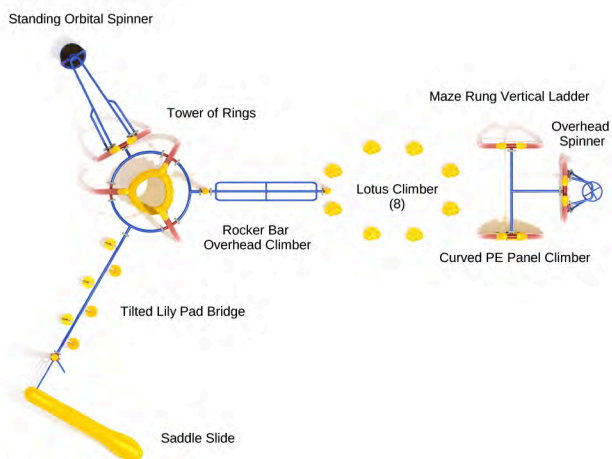

### Huddle Up

SKU: GP005

Safety Zone: 38' 7" x 40' 1"

Age Range: 5 - 12 years

Post Size: 4.5 inches

Child Capacity: 28 - 38

Fall Height: 96 inches