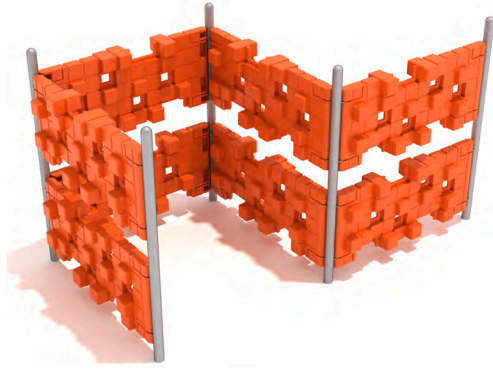

Pixel Fence
SKU: PX004
Safety Zone: 18' 7" x 24' 6"
Age Range: 5 - 12 years