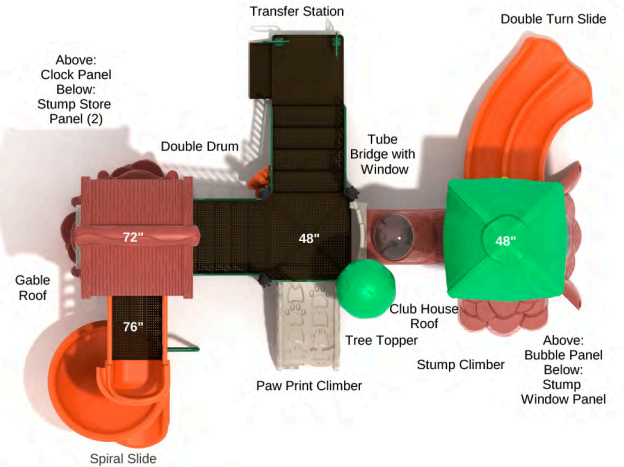

Fall Height: 76 inches

**Jammin' Jungle**

SKU: TH009  
 Safety Zone: 38' 1" x 47' 5"  
 Age Range: 5 - 12 years

Post Size: 5 inches  
 Child Capacity: 42 - 52  
 Fall Height: 76 inches

**Un Be Leaf Able**