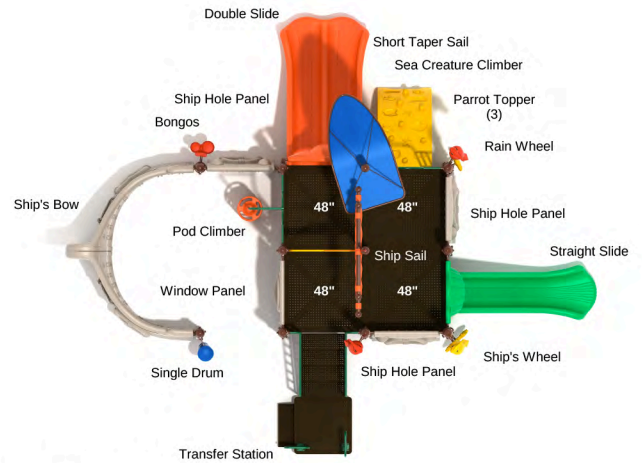

Post Size: 5 inches  
 Child Capacity: 74 - 84  
 Fall Height: 108 inches

**Adventure Galley**

SKU: PS003  
 Safety Zone: 35' 5" x 51' 8"  
 Age Range: 5 - 12 years

Post Size: 4.5 inches  
 Child Capacity: 36 - 42  
 Fall Height: 108 inches