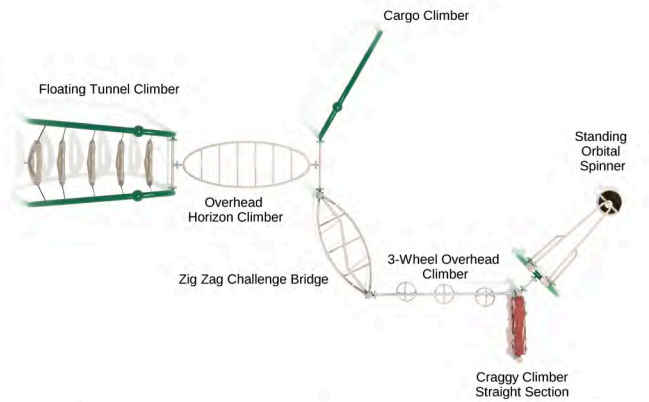

Wild Card Fitness Course

SKU: GP002

Safety Zone: 33' 2" x 51' 2"

Age Range: 5 - 12 years

Post Size: 4.5 inches

Child Capacity: 22 - 30

Fall Height: 96 inches