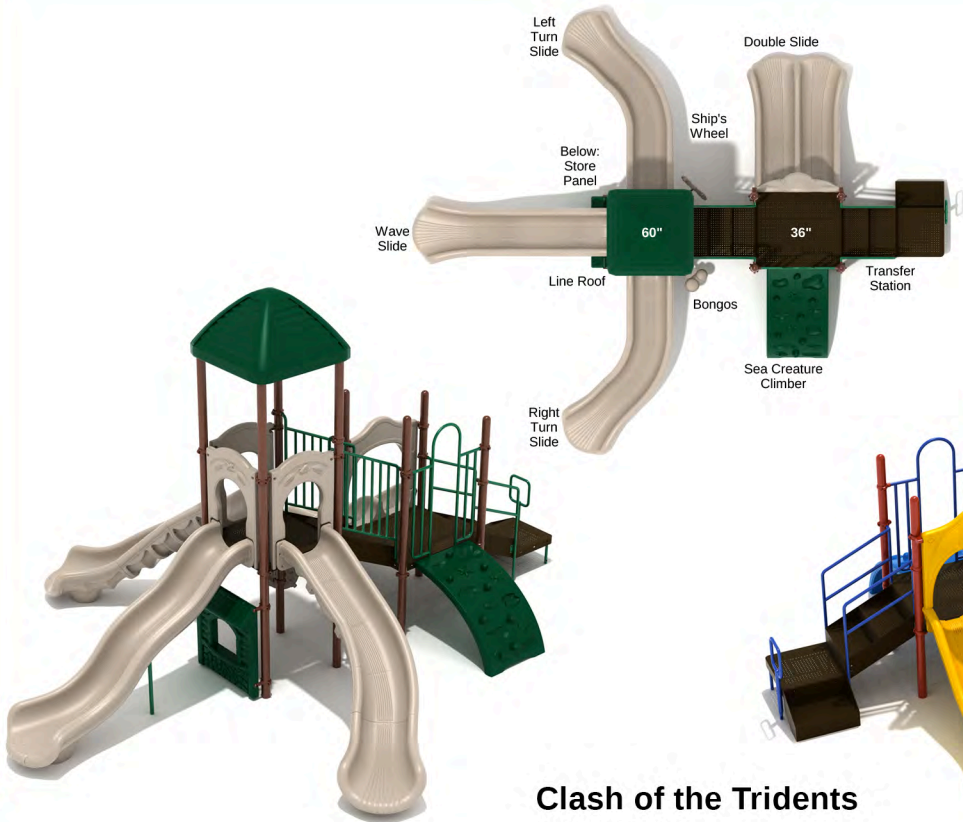

Safety Zone: 28' 9" x 28' 7"

Age Range: 5 - 12 years

Post Size: 3.5 inches

Child Capacity: 25 - 29

Fall Height: 84 inches

Neutral

Primary

**Maple Bluff**

SKU: KP040P  
 Safety Zone: 33' 11" x 30' 4"  
 Age Range: 2 - 12 years  
 Post Size: 3.5 inches  
 Child Capacity: 33 - 38  
 Fall Height: 60 inches

Primary

Neutral

**Rock River**

SKU: KP038P  
 Safety Zone: 27' 10" x 30' 9"  
 Age Range: 5 - 12 years  
 Post Size: 3.5 inches  
 Child Capacity: 24 - 28  
 Fall Height: 84 inches

Primary

Neutral

**Clash of the Trident**

SKU: KP012  
 Safety Zone: 35' 2" x 31'  
 Age Range: 2 - 12 years  
 Post Size: 3.5 inches  
 Child Capacity: 28 - 32  
 Fall Height: 60 inches

**Bramble Grove**

SKU: KP045  
 Safety Zone: 24' 4" x 31' 3"  
 Age Range: 2 - 12 years  
 Post Size: 3.5 inches  
 Child Capacity: 28 - 32  
 Fall Height: 66 inches