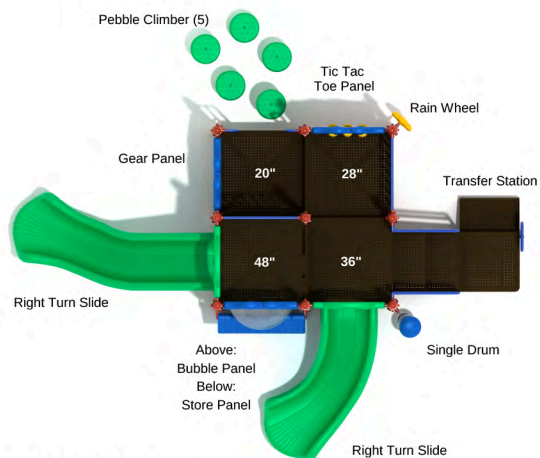

**Way to the Top**

SKU: KP190  
 Safety Zone: 25' 1" x 32' 7"  
 Age Range: 2 - 12 years

Post Size: 3.5 inches  
 Child Capacity: 20 - 30  
 Fall Height: 72 inches

**From the Top**

SKU: KP181  
 Safety Zone: 31' 2" x 25' 5"  
 Age Range: 2 - 12 years

Post Size: 3.5 inches  
 Child Capacity: 20 - 30  
 Fall Height: 60 inches

**Fabulous Four**

SKU: KP017

Safety Zone: 27' 10" x 28' 7"

Age Range: 2 - 12 years

Post Size: 3.5 inches

Child Capacity: 24 - 34

Fall Height: 48 inches