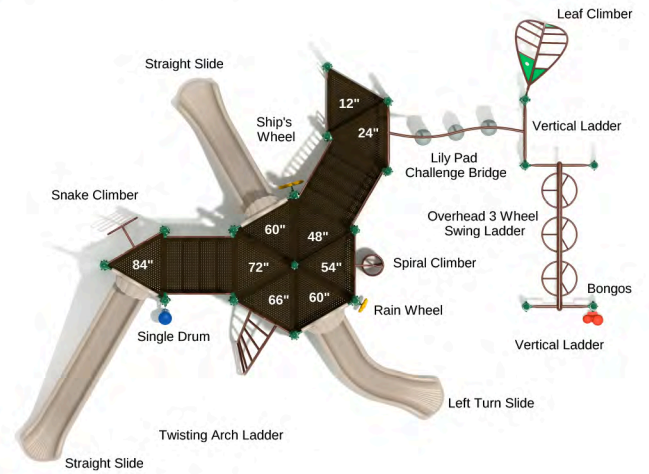

**Daybreak Delight**

SKU: MF117  
 Safety Zone: 30' 3" x 33' 4"  
 Age Range: 2 - 12 years

Post Size: 4.5 inches  
 Child Capacity: 30 - 40  
 Fall Height: 48 inches

**Sunset Village**

SKU: MF113  
 Safety Zone: 28' 10" x 36' 8"  
 Age Range: 2 - 12 years

Post Size: 4.5 inches  
 Child Capacity: 23 - 33  
 Fall Height: 48 inches

**Babbling Bounds**

SKU: MF108  
 Safety Zone: 31' 6" x 35' 5"  
 Age Range: 2 - 5 years

Post Size: 4.5 inches  
 Child Capacity: 31 - 41  
 Fall Height: 48 inches

**Gumdrop Hill**

SKU: MF104  
 Safety Zone: 31' 10" x 38' 1"  
 Age Range: 5 - 12 years

Post Size: 4.5 inches  
 Child Capacity: 27 - 37  
 Fall Height: 84 inches

**Forest Preserve**

SKU: MF017  
 Safety Zone: 37' 1" x 44' 2"  
 Age Range: 5 - 12 years