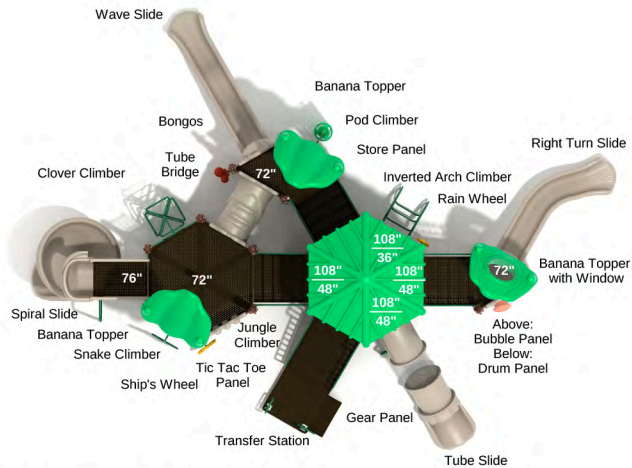

# THEME PLAY SYSTEMS

Unique Structures | Stimulate Imaginative Play

*Court of Kids - KC001*

**Court of Kids**

SKU: KC001  
 Safety Zone: 33' 9" x 36' 9"  
 Age Range: 2 - 12 years

Post Size: 4.5 inches  
 Child Capacity: 32 - 42  
 Fall Height: 66 inches