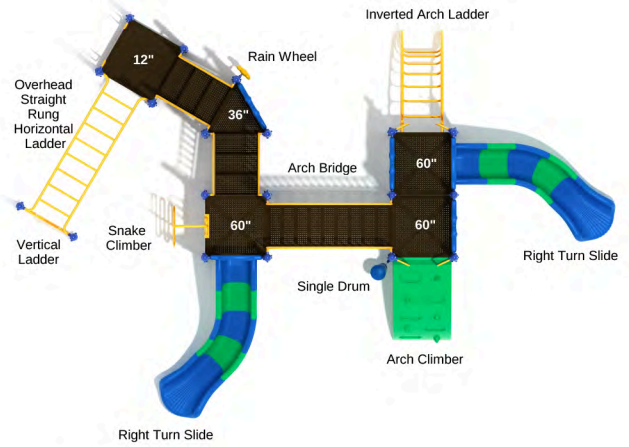

Bailey's Journey

SKU: KP103
Safety Zone: 32' 1" x 40' 11"
Age Range: 5 - 12 years

Post Size: 3.5 inches
Child Capacity: 38 - 48
Fall Height: 84 inches