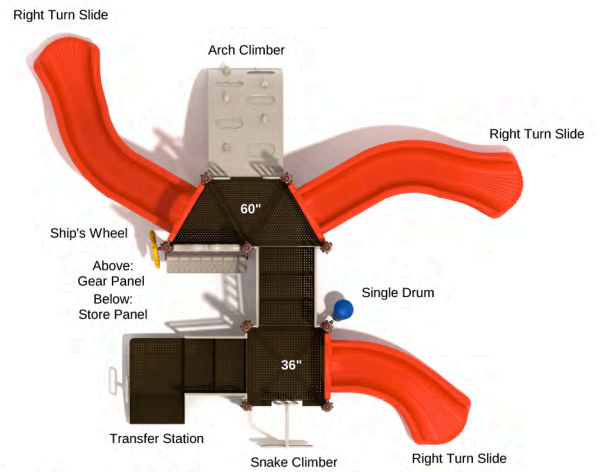

Magma Mainstay

SKU: KP115

Safety Zone: 28' 3" x 31' 7"

Age Range: 2 - 12 years

Post Size: 3.5 inches

Child Capacity: 23 - 33

Fall Height: 60 inches