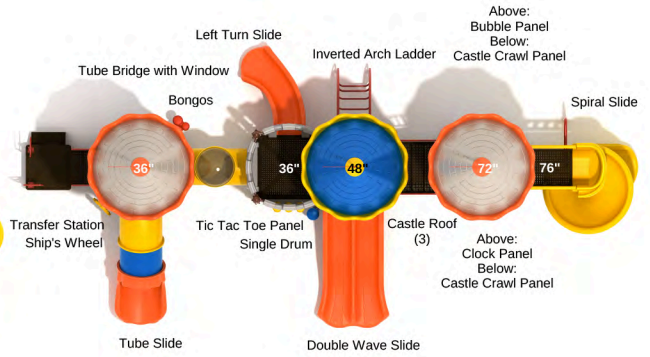

**Anchors Aweigh**

SKU: PS005

Safety Zone: 34' 8" x 49' 1"

Age Range: 2 - 12 years

Post Size: 4.5 inches

Child Capacity: 43 - 53

Fall Height: 60 inches

**Knights by Day**