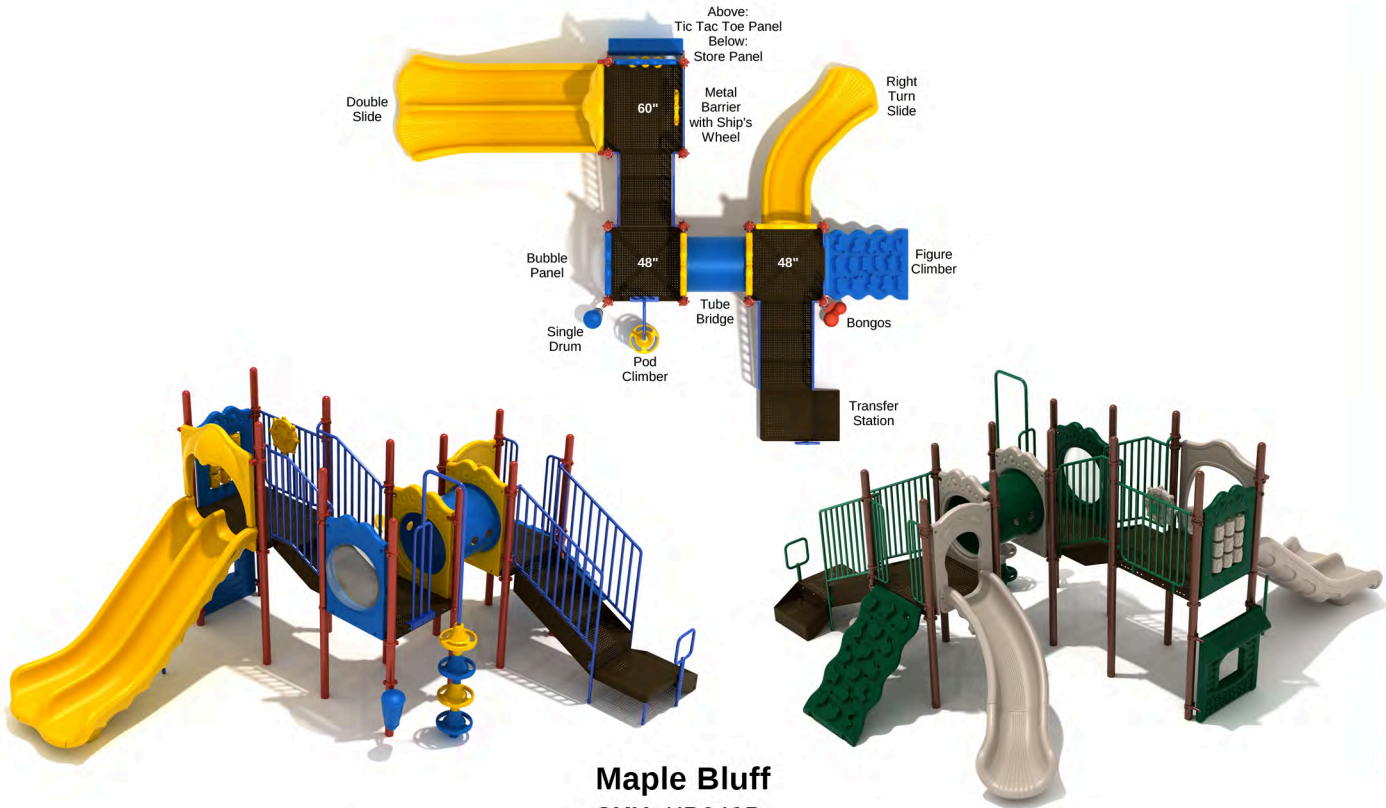

Safety Zone: 28' 9" x 28' 7"

Age Range: 5 - 12 years

Post Size: 3.5 inches

Child Capacity: 25 - 29

Fall Height: 84 inches

Neutral

Primary

**Maple Bluff**