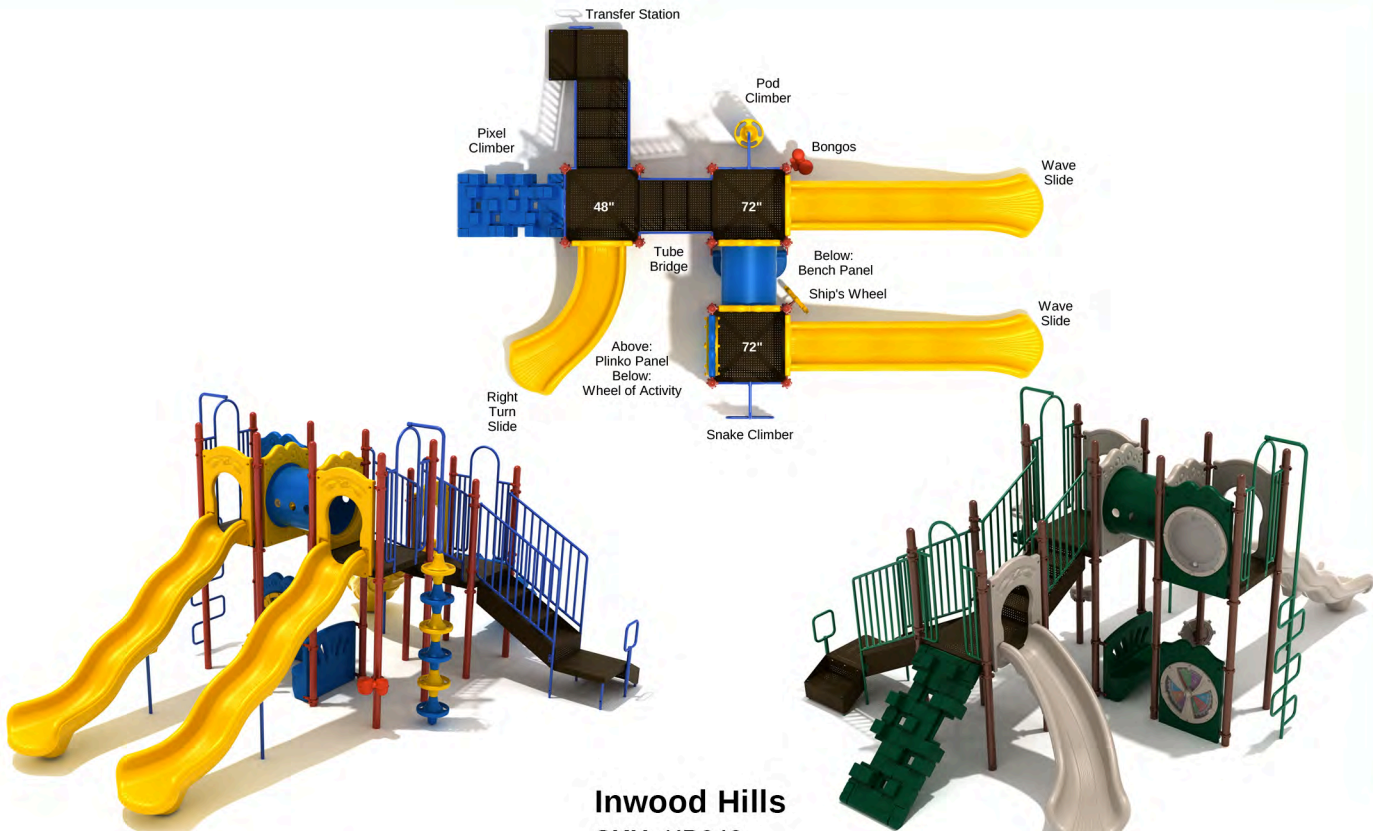

Primary

Neutral

**Clash of the Trident**

SKU: KP012  
 Safety Zone: 35' 2" x 31'  
 Age Range: 2 - 12 years  
 Post Size: 3.5 inches  
 Child Capacity: 28 - 32  
 Fall Height: 60 inches

**Bramble Grove**

SKU: KP045  
 Safety Zone: 24' 4" x 31' 3"  
 Age Range: 2 - 12 years  
 Post Size: 3.5 inches  
 Child Capacity: 28 - 32  
 Fall Height: 66 inches