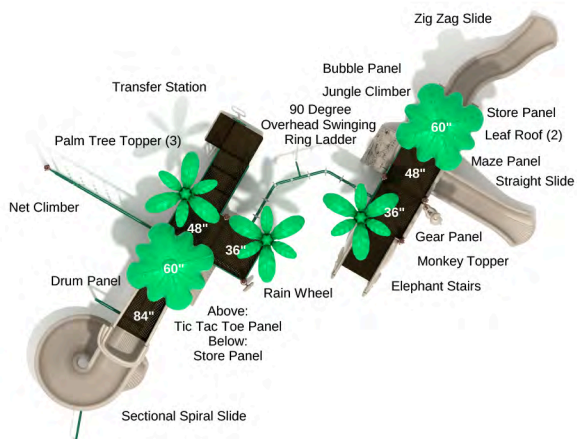

Orbital Odyssey

SKU: KP184

Safety Zone: 25' 1" x 39' 3"

Age Range: 5 - 12 years

Post Size: 3.5 inches

Child Capacity: 29 - 39

Fall Height: 84 inches