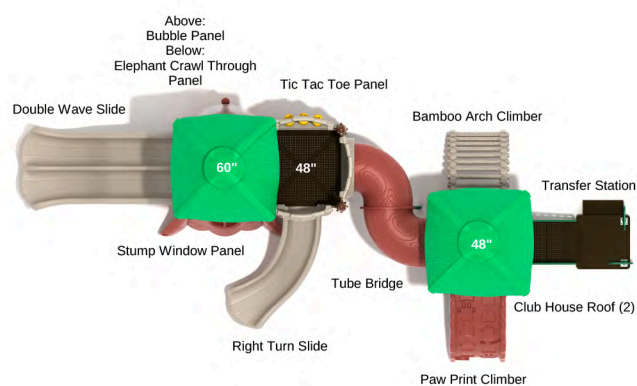

Walnut Creek

SKU: NT002

Safety Zone: 34' 9" x 39' 0"

Age Range: 5 - 12 years

Post Size: 5 inches

Child Capacity: 31 - 41

Fall Height: 76 inches