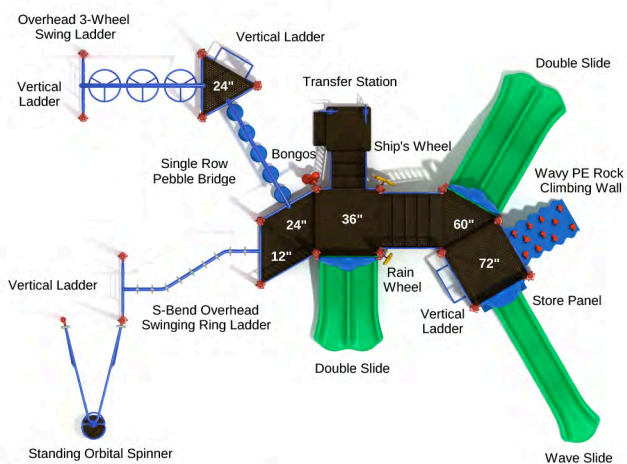

### Adventures in Amazonia

SKU: MF101

Safety Zone: 27' 9" x 37' 2"

Age Range: 5 - 12 years

Post Size: 4.5 inches

Child Capacity: 27 - 37

Fall Height: 96 inches