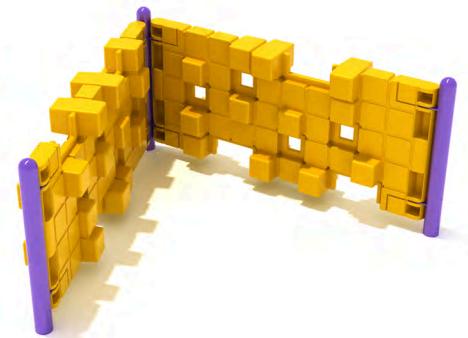

Pixel Fallen Bridge
SKU: PX006
Safety Zone: 18' 7" x 18' 7"
Age Range: 5 - 12 years