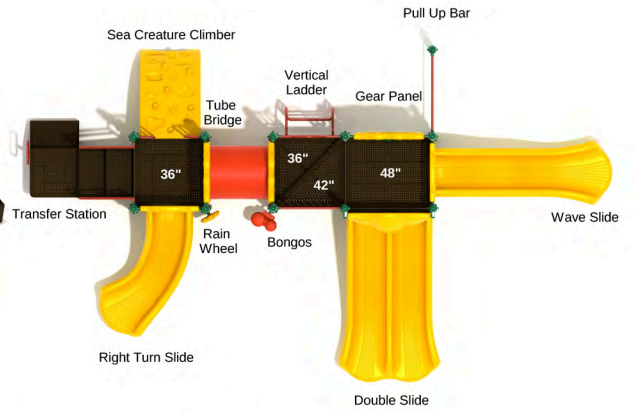

Fall Height: 60 inches

**Discovery Trail**

SKU: KP014

Safety Zone: 24' 3" x 30' 10"

Age Range: 2 - 12 years

Post Size: 3.5 inches

Child Capacity: 25 - 35

Fall Height: 60 inches