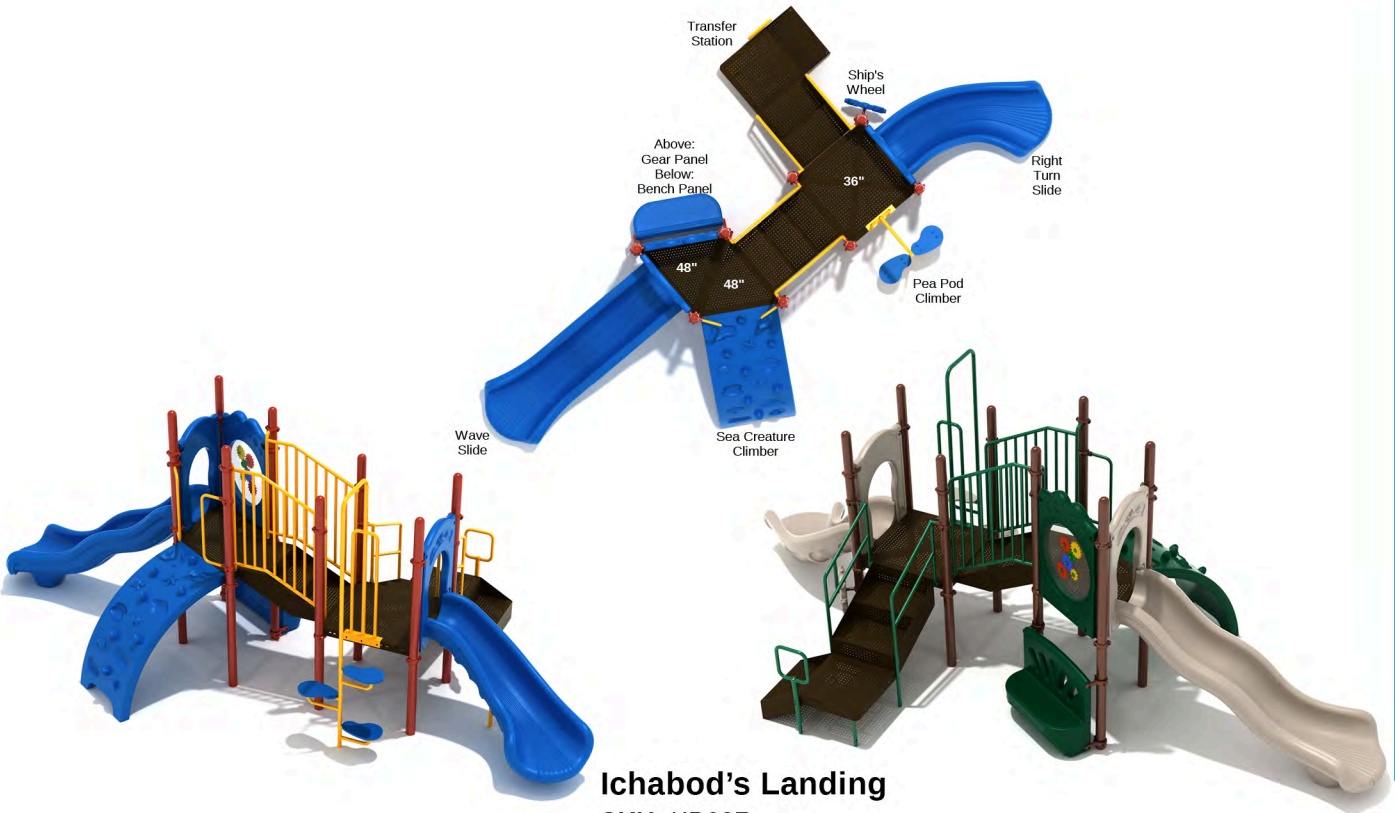

***Look for the Quick Ship Logo!***

**Two Top Khamun**

SKU: KP008  
**Safety Zone:** 34' 11" x 27' 1"  
**Age Range:** 2 - 12 years  
**Post Size:** 3.5 inches  
**Child Capacity:** 36 - 42  
**Fall Height:** 60 inches

**Port Angeles**

SKU: KP019  
**Safety Zone:** 29' x 28' 8"  
**Age Range:** 2 - 12 years  
**Post Size:** 3.5 inches  
**Child Capacity:** 22 - 26  
**Fall Height:** 48 inches

**Ichabod's Landing**

SKU: KP037  
 Safety Zone: 33' 9" x 22' 8"  
 Age Range: 2 - 12 years  
 Post Size: 3.5 inches  
 Child Capacity: 26 - 30  
 Fall Height: 48 inches