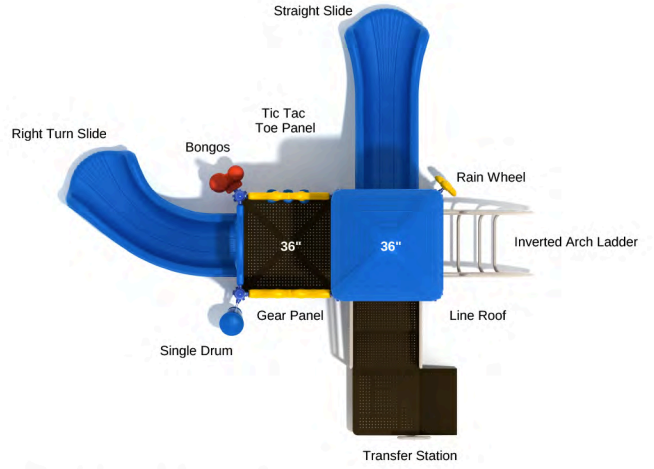

Alpha Beta Gamma

SKU: KP111
Safety Zone: 25' 1" x 26' 4"
Age Range: 2 - 5 years

Post Size: 3.5 inches
Child Capacity: 16 - 26
Fall Height: 36 inches