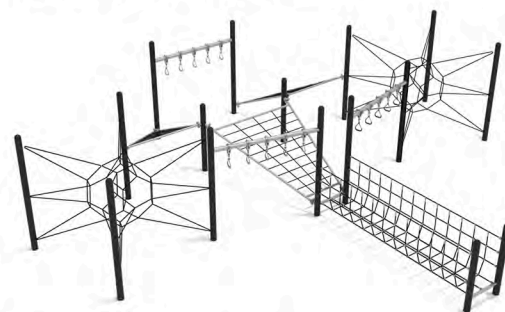

**Constellation Station**

SKU: FN010

Safety Zone: 33' x 33'

Age Range: 5 - 12 years

**Galactic Quest**

SKU: FN006

Safety Zone: 31' 3" x 34'

Age Range: 5 - 12 years