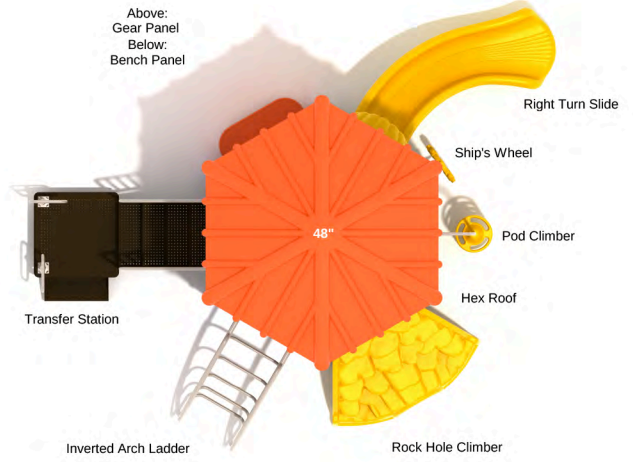

### Royal Zephyr

SKU: MF006

Safety Zone: 27' 9" x 37' 2"

Age Range: 2 - 12 years

Post Size: 4.5 inches

Child Capacity: 45 - 55

Fall Height: 66 inches

**Cosmo Topper**