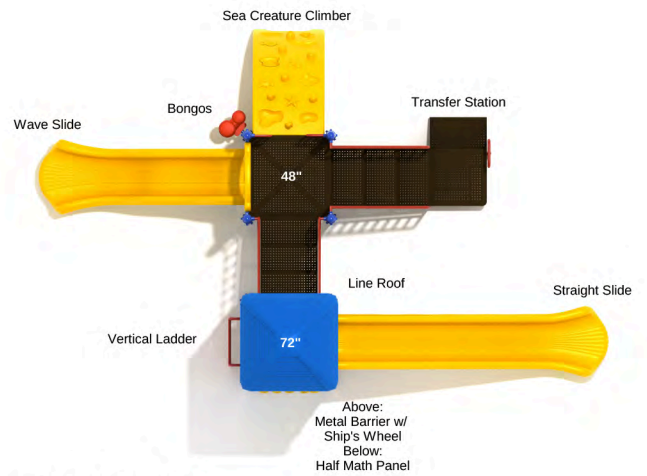

Way to the Top

SKU: KP190
Safety Zone: 25' 1" x 32' 7"
Age Range: 2 - 12 years

Post Size: 3.5 inches
Child Capacity: 20 - 30
Fall Height: 72 inches