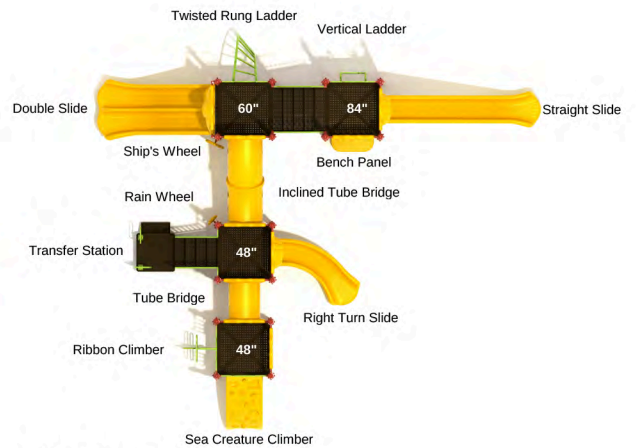

Post Size: 4.5 inches  
 Child Capacity: 23 - 33  
 Fall Height: 48 inches

**Babbling Bounds**

SKU: MF108  
 Safety Zone: 31' 6" x 35' 5"  
 Age Range: 2 - 5 years

Post Size: 4.5 inches  
 Child Capacity: 31 - 41  
 Fall Height: 48 inches

**Gumdrop Hill**

SKU: MF104  
 Safety Zone: 31' 10" x 38' 1"  
 Age Range: 5 - 12 years

Post Size: 4.5 inches  
 Child Capacity: 27 - 37  
 Fall Height: 84 inches

**Forest Preserve**

SKU: MF017  
 Safety Zone: 37' 1" x 44' 2"  
 Age Range: 5 - 12 years

Post Size: 4.5 inches  
 Child Capacity: 43 - 53  
 Fall Height: 84 inches

**Clarion Clave**

SKU: MF103  
 Safety Zone: 38' 10" x 44'  
 Age Range: 5 - 12 years

Post Size: 4.5 inches  
 Child Capacity: 45 - 55  
 Fall Height: 84 inches