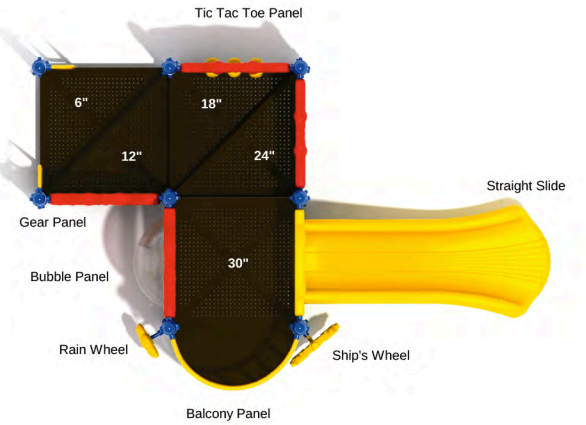

Toddler Tower

SKU: KP191
Safety Zone: 27' 9" x 37' 2"
Age Range: 6 - 23 months

Post Size: 3.5 inches
Child Capacity: 11 - 17
Fall Height: 30 inches