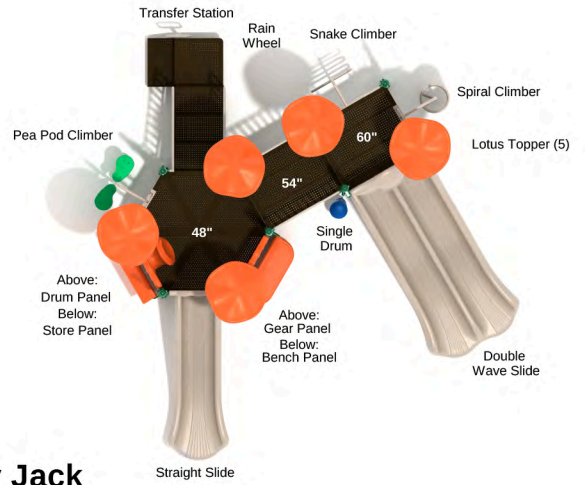

### Sunshine Special

SKU: KP025

Safety Zone: 21' 9" x 34' 5"

Age Range: 2 - 12 years

Post Size: 3.5 inches

Child Capacity: 24 - 34

Fall Height: 48 inches

**Jolly Jack**