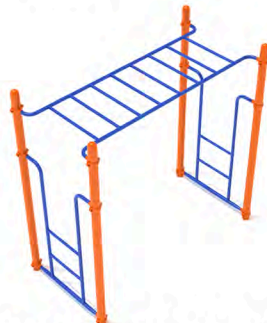

Straight Standard Horizontal
SKU: TC001
Safety Zone: 19' 8" x 16' 2"
Age Range: 5 - 12 years